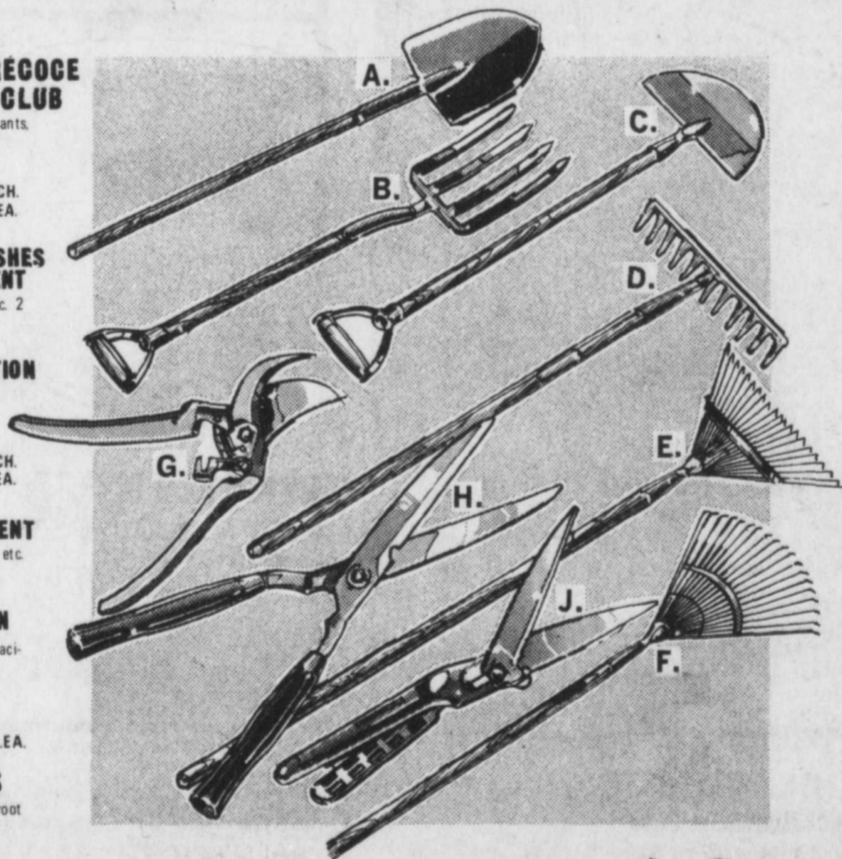

Économisez — les rabais c'est notre affaire! — Save — Discounting is our Business

**ROSIERS À ECLOSION PRÉCOCÉ
ASSORTIMENT GARDEN CLUB**

PRIX Kmart PRICE **88¢** CH. EA.

**EARLY BLOOMING ROSE BUSHES
GARDEN CLUB ASSORTMENT**

PRIX Kmart PRICE **77¢** CH. EA.

PROMOTIONAL ASSORTMENT
Tea Roses, Climbers, Grandifloras, etc. Select, ready to plant.

PRIX Kmart PRICE **99¢** CH. EA.

**ROSIERS D'EXPOSITION
Grimpants, floribundas, etc. Graines racinées, protégées.**
PRIX Kmart PRICE **99¢** CH. EA.

TRUE TEMPER

1. **BÈCHE ARRONDIE**
   A. Manche 48" de long, tête 8 1/2" x 12"
2. **ROUND POINT SHOVEL**
   A. 48" long handle! 8 1/2" x 12" blade!
3. **FOURCHE 'COMET'**
   B. 4 dents de 10" en acier. Poignée acier.
4. **COMET GARDEN FORK**
   B. 4 steel 10" long tines! Steel handle!
5. **LOUCHET 'COMET'**
   C. Lame 8" x 3". Poignée acier forme D.
6. **COMET TURF EDGER**
   C. 8" x 3" blade! Steel D-top handle!
7. **RATEAU DE JARDIN 'COMET'**
   D. Manche 42". Tête conventionnelle (en sautoir).
8. **COMET GARDEN BOW RAKE**
   D. 4 1/2" handle! Welded bow construction!
9. **RATEAU EVENTAIL**
   E. Manche 42". 22 dents acier trompe.
10. **LAWN RAKE**
    E. 4 1/2" handle! With 22 tempered steel teeth!
11. **RATEAU EVENTAIL 'COMET'**
    F. Manche 36". 22 dents acier à ressort.
12. **COMET LAWN RAKE**
    F. 3 1/2" handle! 22 spring teeth!

OUTILS DE JARDIN
GARDEN TOOLS

PRIX Kmart PRICE

2.77

2.99

1.88

1.99

3.33

1.66

EMONDEUR ACIER

G. 8" action à pression.
1.47
PRUNING SHEARS
G. 8" draw type!

TAILLE HAIES

H. Cisaie tout usage, cran fixe.
2.17
HEDGE SHEARS
H. 8" utility! Forged notched!

CISAIE HERBES

J. 12" — Lames 5" à cran mobile.
1.44
GRASS SHEARS
J. 12" 5" tempered floating blades!