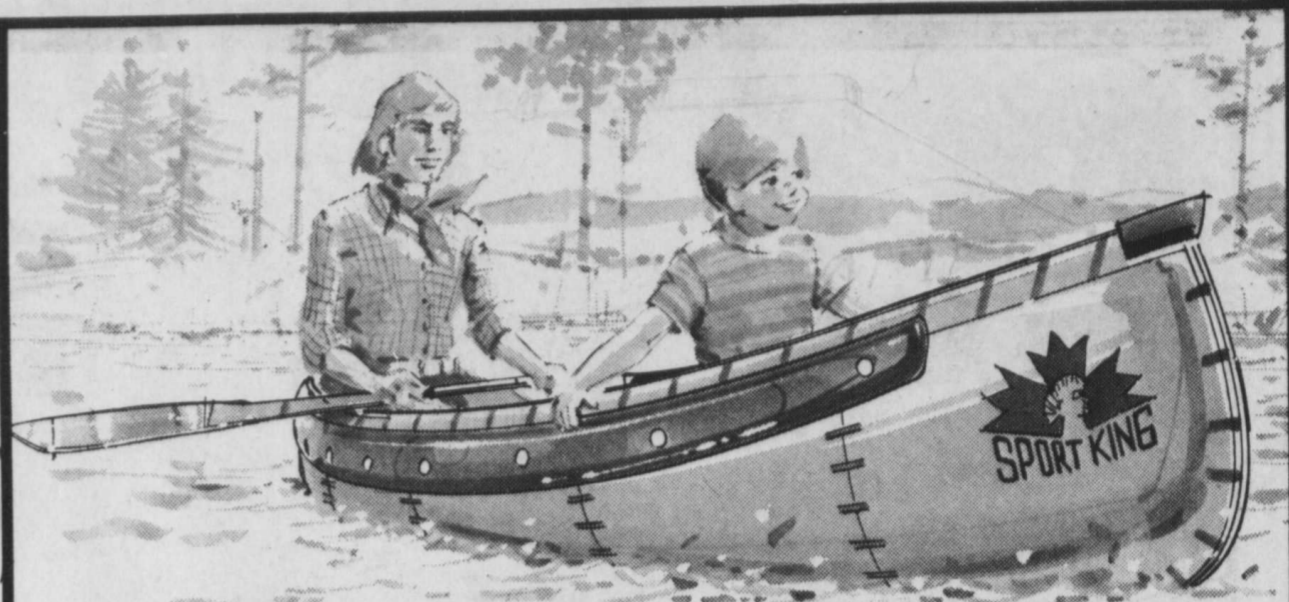

CANOT SPORTKING

PRIX Kmart PRICE

188⁸⁸

SPORTKING CANOE

2 PLACES CANOT 14 PIEDS

Le canotage à son meilleur! Sport libre par excellence! Il vous en faut un au camp ou pour faire du portage! Nous avons celui qu'il vous faut! • 12" de profondeur • Plats-bords en aluminium • Carènes au centre et sur les côtés • Mousse équilibrante sous les sièges • Poids approximatif 58 lb • Coque de fibre de verre.

PRIX Kmart PRICE

139⁷⁷

2-SEATER 14-FOOT CANOE

Canoeing is one of the most peaceful pursuits of summer. At the cottage, on a very special lake, somewhere away from it all. If you're thinking of canoeing this summer, we have the canoe for you. • 12" deep • Aluminium gunnels and end pieces • 1 centre keel, 2 side keels • Foam under seats for flotation • Weighs approximately 58 pounds • Made of Fibreglass