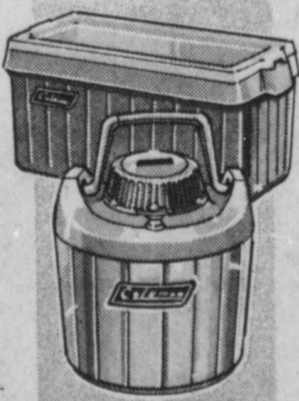

SPORTLITE LANTERN

GLACIÈRE DURABOND

PRIX Kmart PRICE

1388