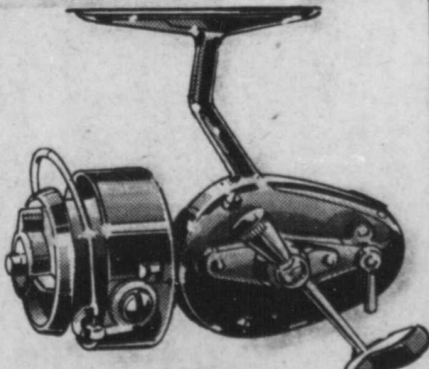

MOULINET MITCHELL

Gros et petit rouleaux. Engrenage rapport 4-1, manivelle libre, anti-retour, escamotable. Pour droite ou gauche.

MITCHELL SPINNING REEL

PRIX Kmart PRICE
1597