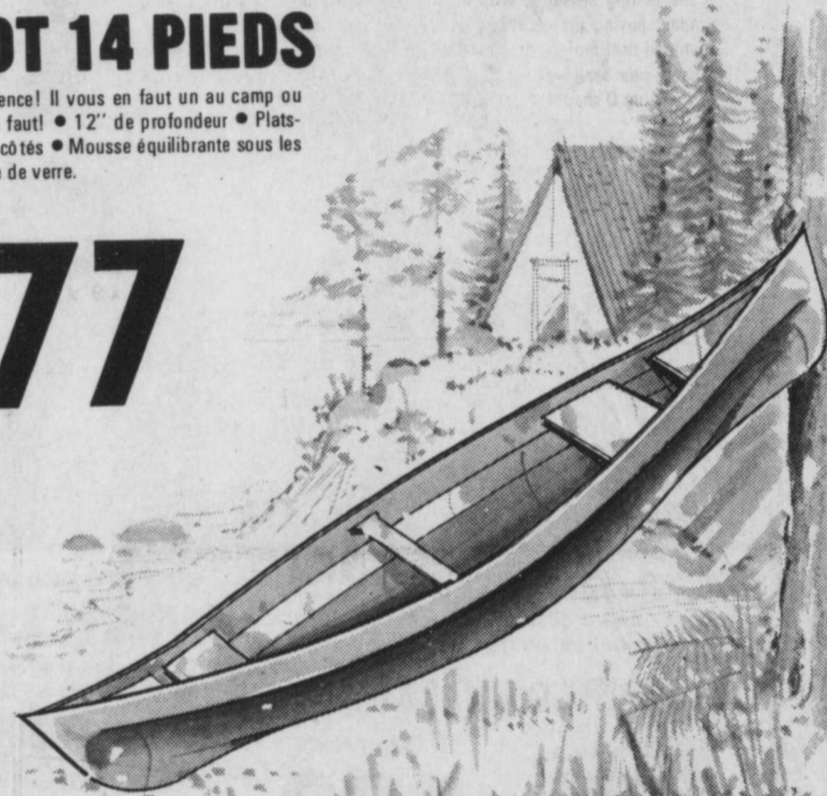

**MARQUE TOYO
CHALOUPÉ GONFLABLE**

Le vaisseau sport maniable à souhait! • En nylon caoutchouté, 2 chambres à air • 2 sièges coussinés • 2 rames plastique • Pompe manuelle • Hors-tout 54" x 94". Une aubaine imbattable!

PRIX Kmart PRICE

37⁸⁸