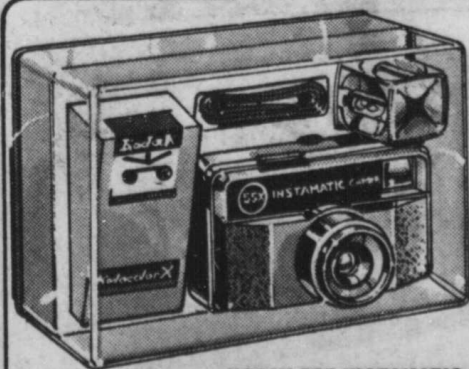

KODAK 55X INSTAMATIC ENS. CAMERA

Utilise les Magicubes, sans piles. Rouleau de pellicule, flashcube et dragonne.

KODAK 55X INSTAMATIC CAMERA OUTFIT

PRIX Kmart PRICE
1299
L'ENS. OUTFIT