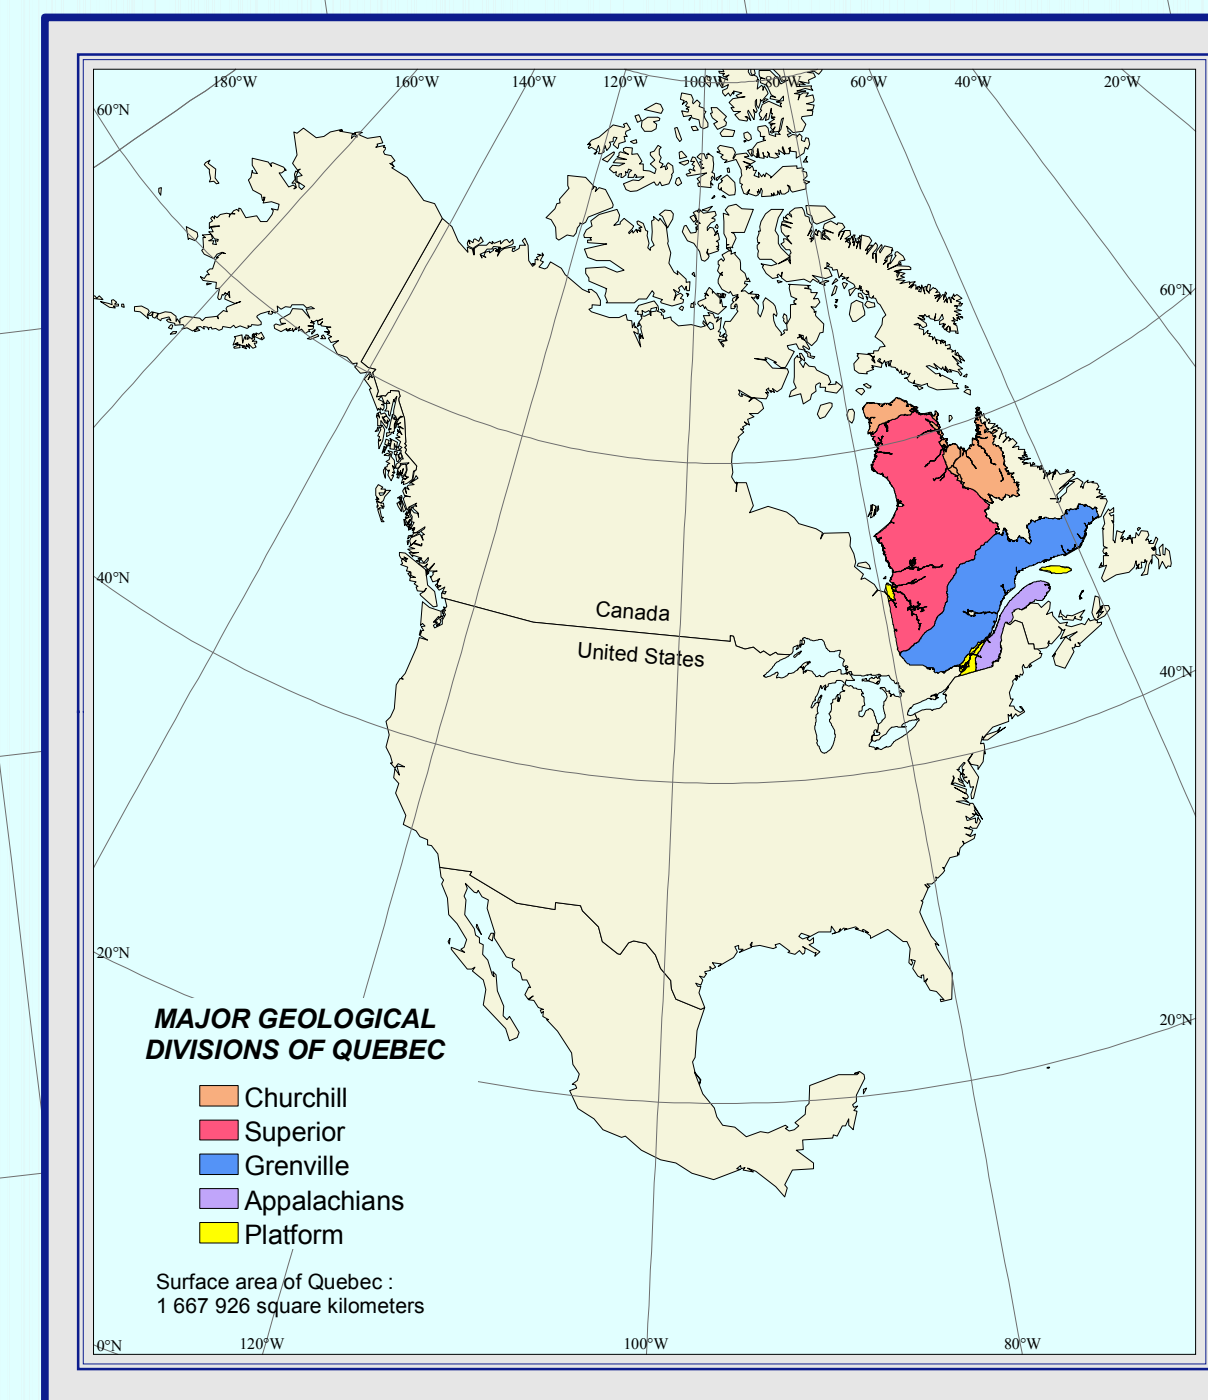

GEOLOGICAL MAP OF QUEBEC

EDITION 2002

DV 2002-07

PERMO-CARBONIFEROUS	DEVONIAN	APPALACHIAN PROVINCE	LOWER ORDOVICIAN	MIDDLE ORDOVICIAN	UPPER ORDOVICIAN	LOWER DEVONIAN	MESOZOIC	CRETACEOUS
87 Conglomerate, sandstone and red mudrock (Bonaventure and Camélide-Riches formations); sandstone, mudrock, salt, gypsum, limestone and mafic volcanic rocks (Windor Group); red sandstone (Pérou Group)	88 Felsic and mafic intrusive rocks (Lemieux Intrusive Suite)	64 Sandstone, conglomerate, slate, dolomite and phyllite (Cuk Hill and Cabot's Group); schist, red phyllite, green sandstone and green shales (Barré Group)	69 Dolomite and sandstone (Beekmantown Group and Romanié Formation)	68 Shale, slate, dolomite, mudstone, detritic siltstone and calcareous mudstone (Sainte-Rosele Group)	67 Limestone and shale (Trouton Group); dolomite, limestone and sandstone (Black River Group); limestone, shale and sandstone (Chazy Group)	66 Sandstone and arkose (Stardart Formation)	65 Basaltic and andesite (Stardart Formation)	64 Apatite intrusive rocks and associated diatreme breccias, skarn (Montérégie Intrusive Suite)
63 Basalt, rhyolite, tuff and porphyry	62 Paragneiss (Châin Lakes Massif)	61 Sandstone, conglomerate, slate, dolomite and phyllite (Cuk Hill and Cabot's Group); schist, red phyllite, green sandstone and green shales (Barré Group)	60 Dolomite and sandstone (Beekmantown Group and Romanié Formation)	59 Shale, slate, dolomite, mudstone, detritic siltstone and calcareous mudstone (Sainte-Rosele Group)	58 Limestone and shale (Trouton Group); dolomite, limestone and sandstone (Black River Group); limestone, shale and sandstone (Chazy Group)	57 Sandstone and arkose (Stardart Formation)	56 Basaltic and andesite (Stardart Formation)	55 Apatite intrusive rocks and associated diatreme breccias, skarn (Montérégie Intrusive Suite)
54 Basalt	53 Insectite (Maricougan Reservoir)	52 Paragneiss (Châin Lakes Massif)	51 Dolomite and sandstone (Beekmantown Group and Romanié Formation)	50 Shale, slate, dolomite, mudstone, detritic siltstone and calcareous mudstone (Sainte-Rosele Group)	49 Limestone and shale (Trouton Group); dolomite, limestone and sandstone (Black River Group); limestone, shale and sandstone (Chazy Group)	48 Sandstone and arkose (Stardart Formation)	47 Basaltic and andesite (Stardart Formation)	46 Apatite intrusive rocks and associated diatreme breccias, skarn (Montérégie Intrusive Suite)
45 Basalt	44 Gabbro and peridotite (Jok-Cabot)	43 Paragneiss (Châin Lakes Massif)	42 Dolomite and sandstone (Beekmantown Group and Romanié Formation)	41 Shale, slate, dolomite, mudstone, detritic siltstone and calcareous mudstone (Sainte-Rosele Group)	40 Limestone and shale (Trouton Group); dolomite, limestone and sandstone (Black River Group); limestone, shale and sandstone (Chazy Group)	39 Sandstone and arkose (Stardart Formation)	38 Basaltic and andesite (Stardart Formation)	37 Apatite intrusive rocks and associated diatreme breccias, skarn (Montérégie Intrusive Suite)
40 Basalt	39 Insectite (Maricougan Reservoir)	38 Paragneiss (Châin Lakes Massif)	37 Dolomite and sandstone (Beekmantown Group and Romanié Formation)	36 Shale, slate, dolomite, mudstone, detritic siltstone and calcareous mudstone (Sainte-Rosele Group)	35 Limestone and shale (Trouton Group); dolomite, limestone and sandstone (Black River Group); limestone, shale and sandstone (Chazy Group)	34 Sandstone and arkose (Stardart Formation)	33 Basaltic and andesite (Stardart Formation)	32 Apatite intrusive rocks and associated diatreme breccias, skarn (Montérégie Intrusive Suite)
35 Basalt	34 Insectite (Maricougan Reservoir)	33 Paragneiss (Châin Lakes Massif)	32 Dolomite and sandstone (Beekmantown Group and Romanié Formation)	31 Shale, slate, dolomite, mudstone, detritic siltstone and calcareous mudstone (Sainte-Rosele Group)	30 Limestone and shale (Trouton Group); dolomite, limestone and sandstone (Black River Group); limestone, shale and sandstone (Chazy Group)	29 Sandstone and arkose (Stardart Formation)	28 Basaltic and andesite (Stardart Formation)	27 Apatite intrusive rocks and associated diatreme breccias, skarn (Montérégie Intrusive Suite)
30 Basalt	29 Insectite (Maricougan Reservoir)	28 Paragneiss (Châin Lakes Massif)	27 Dolomite and sandstone (Beekmantown Group and Romanié Formation)	26 Shale, slate, dolomite, mudstone, detritic siltstone and calcareous mudstone (Sainte-Rosele Group)	25 Limestone and shale (Trouton Group); dolomite, limestone and sandstone (Black River Group); limestone, shale and sandstone (Chazy Group)	24 Sandstone and arkose (Stardart Formation)	23 Basaltic and andesite (Stardart Formation)	22 Apatite intrusive rocks and associated diatreme breccias, skarn (Montérégie Intrusive Suite)
25 Basalt	24 Insectite (Maricougan Reservoir)	23 Paragneiss (Châin Lakes Massif)	22 Dolomite and sandstone (Beekmantown Group and Romanié Formation)	21 Shale, slate, dolomite, mudstone, detritic siltstone and calcareous mudstone (Sainte-Rosele Group)	20 Limestone and shale (Trouton Group); dolomite, limestone and sandstone (Black River Group); limestone, shale and sandstone (Chazy Group)	19 Sandstone and arkose (Stardart Formation)	18 Basaltic and andesite (Stardart Formation)	17 Apatite intrusive rocks and associated diatreme breccias, skarn (Montérégie Intrusive Suite)