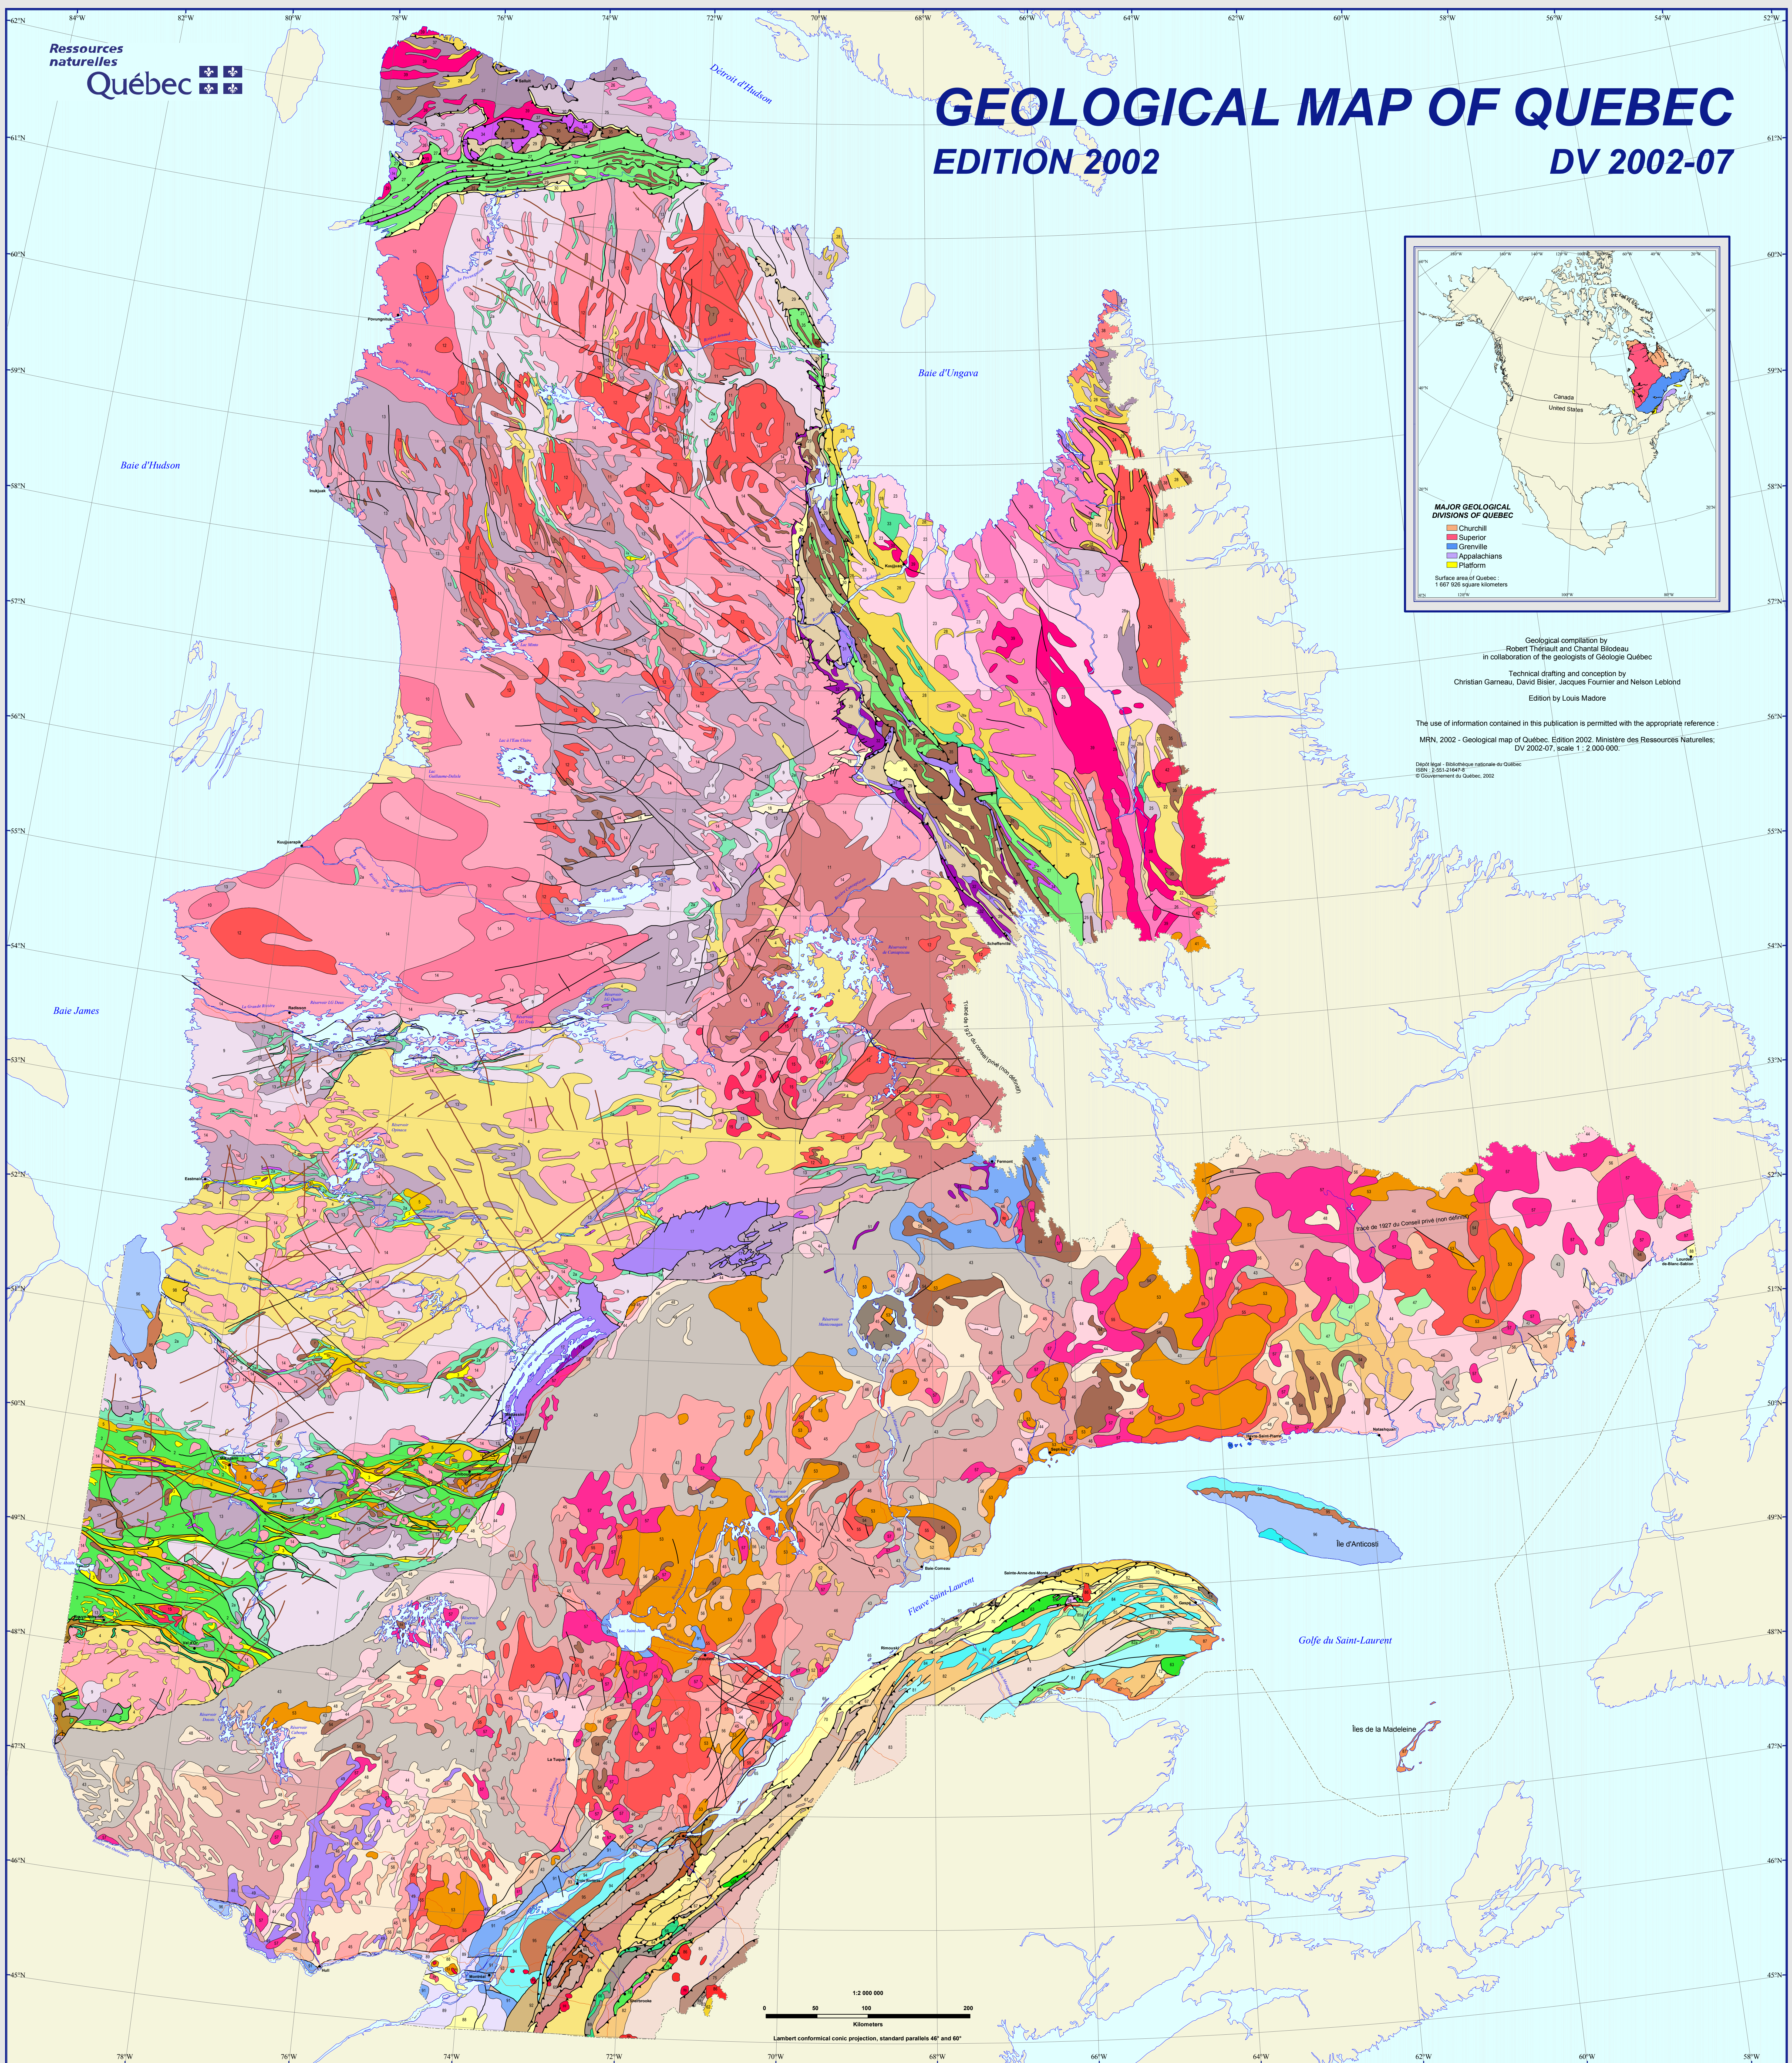

GEOLOGICAL MAP OF QUEBEC

EDITION 2002

DV 2002-07

PERMO-CARBONIFEROUS	DEVONIAN	APPALACHIAN PROVINCE	LOWER ORDOVICIAN	MIDDLE ORDOVICIAN	UPPER ORDOVICIAN	LOWER DEVONIAN	MESOZOIC	CRETACEOUS
87 Conglomerate, sandstone and red mudrock (Bonaventure and Camélide-Riches formations); sandstone, mudrock, salt, gypsum, limestone and mafic volcanic rocks (Windor Group); red sandstone (Pérou Group)	88 Felsic and mafic intrusive rocks (Lemieux Intrusive Suite)	64 Sandstone, conglomerate, slate, dolomite and phyllite (Cuk Hill and Cabot's Group); schist, red phyllite, green sandstone and green shales (Barré Group)	69 Dolomite and sandstone (Beekmantown Group and Romanié Formation)	68 Shale, slate, dolomite, mudstone, detritic siltstone and calcareous mudstone (Sainte-Rosele Group)	67 Limestone and shale (Trouton Group); dolomite, limestone and sandstone (Black River Group); limestone, shale and sandstone (Chazy Group)	66 Sandstone and arkose (Stardart Formation)	65 Basaltic and andesite (Stardart Formation)	64 Apatite intrusive rocks and associated diatreme breccias, skarn (Montérégie Intrusive Suite)
63 Basalt, rhyolite, tuff and porphyry	62 Paragneiss (Châin Lakes Massif)	61 Sandstone, conglomerate, slate, dolomite and phyllite (Cuk Hill and Cabot's Group); schist, red phyllite, green sandstone and green shales (Barré Group)	60 Dolomite and sandstone (Beekmantown Group and Romanié Formation)	59 Shale, slate, dolomite, mudstone, detritic siltstone and calcareous mudstone (Sainte-Rosele Group)	58 Limestone and shale (Trouton Group); dolomite, limestone and sandstone (Black River Group); limestone, shale and sandstone (Chazy Group)	57 Sandstone and arkose (Stardart Formation)	56 Basaltic and andesite (Stardart Formation)	55 Apatite intrusive rocks and associated diatreme breccias, skarn (Montérégie Intrusive Suite)
54 Basalt	53 Insectite (Maricougan Reservoir)	52 Paragneiss (Châin Lakes Massif)	51 Dolomite and sandstone (Beekmantown Group and Romanié Formation)	50 Shale, slate, dolomite, mudstone, detritic siltstone and calcareous mudstone (Sainte-Rosele Group)	49 Limestone and shale (Trouton Group); dolomite, limestone and sandstone (Black River Group); limestone, shale and sandstone (Chazy Group)	48 Sandstone and arkose (Stardart Formation)	47 Basaltic and andesite (Stardart Formation)	46 Apatite intrusive rocks and associated diatreme breccias, skarn (Montérégie Intrusive Suite)
45 Basalt	44 Gabbro and peridotite (Jok-Cabot)	43 Paragneiss (Châin Lakes Massif)	42 Dolomite and sandstone (Beekmantown Group and Romanié Formation)	41 Shale, slate, dolomite, mudstone, detritic siltstone and calcareous mudstone (Sainte-Rosele Group)	40 Limestone and shale (Trouton Group); dolomite, limestone and sandstone (Black River Group); limestone, shale and sandstone (Chazy Group)	39 Sandstone and arkose (Stardart Formation)	38 Basaltic and andesite (Stardart Formation)	37 Apatite intrusive rocks and associated diatreme breccias, skarn (Montérégie Intrusive Suite)
40 Basalt	39 Insectite (Maricougan Reservoir)	38 Paragneiss (Châin Lakes Massif)	37 Dolomite and sandstone (Beekmantown Group and Romanié Formation)	36 Shale, slate, dolomite, mudstone, detritic siltstone and calcareous mudstone (Sainte-Rosele Group)	35 Limestone and shale (Trouton Group); dolomite, limestone and sandstone (Black River Group); limestone, shale and sandstone (Chazy Group)	34 Sandstone and arkose (Stardart Formation)	33 Basaltic and andesite (Stardart Formation)	32 Apatite intrusive rocks and associated diatreme breccias, skarn (Montérégie Intrusive Suite)
35 Basalt	34 Insectite (Maricougan Reservoir)	33 Paragneiss (Châin Lakes Massif)	32 Dolomite and sandstone (Beekmantown Group and Romanié Formation)	31 Shale, slate, dolomite, mudstone, detritic siltstone and calcareous mudstone (Sainte-Rosele Group)	30 Limestone and shale (Trouton Group); dolomite, limestone and sandstone (Black River Group); limestone, shale and sandstone (Chazy Group)	29 Sandstone and arkose (Stardart Formation)	28 Basaltic and andesite (Stardart Formation)	27 Apatite intrusive rocks and associated diatreme breccias, skarn (Montérégie Intrusive Suite)
30 Basalt	29 Insectite (Maricougan Reservoir)	28 Paragneiss (Châin Lakes Massif)	27 Dolomite and sandstone (Beekmantown Group and Romanié Formation)	26 Shale, slate, dolomite, mudstone, detritic siltstone and calcareous mudstone (Sainte-Rosele Group)	25 Limestone and shale (Trouton Group); dolomite, limestone and sandstone (Black River Group); limestone, shale and sandstone (Chazy Group)	24 Sandstone and arkose (Stardart Formation)	23 Basaltic and andesite (Stardart Formation)	22 Apatite intrusive rocks and associated diatreme breccias, skarn (Montérégie Intrusive Suite)
25 Basalt	24 Insectite (Maricougan Reservoir)	23 Paragneiss (Châin Lakes Massif)	22 Dolomite and sandstone (Beekmantown Group and Romanié Formation)	21 Shale, slate, dolomite, mudstone, detritic siltstone and calcareous mudstone (Sainte-Rosele Group)	20 Limestone and shale (Trouton Group); dolomite, limestone and sandstone (Black River Group); limestone, shale and sandstone (Chazy Group)	19 Sandstone and arkose (Stardart Formation)	18 Basaltic and andesite (Stardart Formation)	17 Apatite intrusive rocks and associated diatreme breccias, skarn (Montérégie Intrusive Suite)