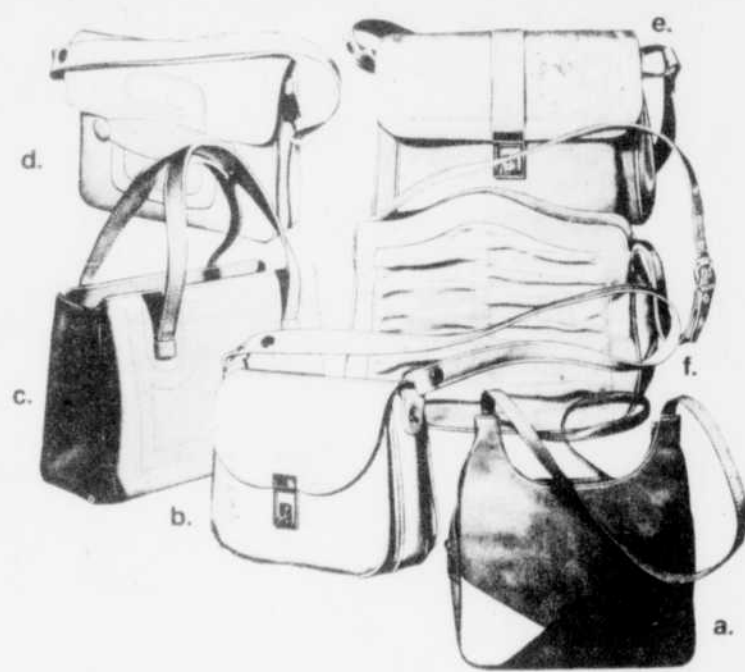

Choix de jolis sacs à main

1er groupe: Rég. $13 à $15

SPECIAL J.M. 7⁹⁹ ch.

2e groupe: Rég. $16 à $20

SPECIAL J.M. 11⁹⁹ ch.

Sacs à main en vinyle, manufacturés au Canada; plusieurs modèles au choix dont 6 sont illustrés. Tons blanc, naturel, tan ou rouge.
a- Sac à main 3 couleurs, avec courroie sur l'épaule, glissière sur le dessus, 4 compartiments. Rég. $13.
b- Sac à main avec rabat sur le devant et courroie ajustable. Rég. $15.
c- Sac à main doublé vinyle, 5 compartiments très pratiques. Rég. $16
d- Sac à bandoulière réglable, languette glissant dans rabat. 3 compartiments. Rég. $13.
e- Sac à main 11 compartiments, 6 à glissière, poche extérieure au dos. Rabat à fermoir. Bandoulière réglable. Rég. $18.
f- Sac à bandoulière, drapé sur le devant, glissière sur le dessus. Rég. $20.

Sears (Rayon 88) Accessoires pour dames

Bas-culotte de maintien

Rég. 5.50 **SPECIAL J.M. 3.99** la pai.
Support total de la pointe du pied jusqu'à la taille. P.M.G.T.G. Tons: beige-miel ou brun.

Bas-culotte "Little Friend"

Rég. 1.39 **SPECIAL J.M. 3/2.49**
Culotte invisible, pointes renforcées. Entièrement nu, pied sandale. Beige-miel ou brun. Tailles: petit 5'-5'3" - 95-110 lb. Moyen: 5'3" - 5'6" - 110-125 lb. Grand: 5'6" - 5'8" - 125-140 lb. T. Grand: 5'8" - 5'9" - 140-155 lb.

Bas aux genoux pour dames

1er groupe: Rég. 1.49 **SPECIAL J.M. .99** la pai.
2e groupe: Rég. 1.79 **SPECIAL J.M. 1.29** la pai.
1er groupe: en ratine ou coton/nylon, tons: blanc ou marine. Tailles (9-11); 2e groupe: modèle avec revers, orlon/nylon, vert pâle, beige, bleu denim. (9-11).
Sears (Rayon 75) Bas pour dames et enfants

Gilet 100% nylon

SPECIAL J.M. 1⁹⁹ ch.

Modèle avec encolure ronde, sans manches, tons: bleu, blanc, jaune, marine ou rouge. Grs.: P.M.G.

Short pour dames

Rég. 2.99 **SPECIAL J.M. 1⁹⁹** ch.

100% nylon, élastique à la taille, teintes variées. Grandeurs P.M.G.

Sears - Rayon 88 - Accessoires pour dames