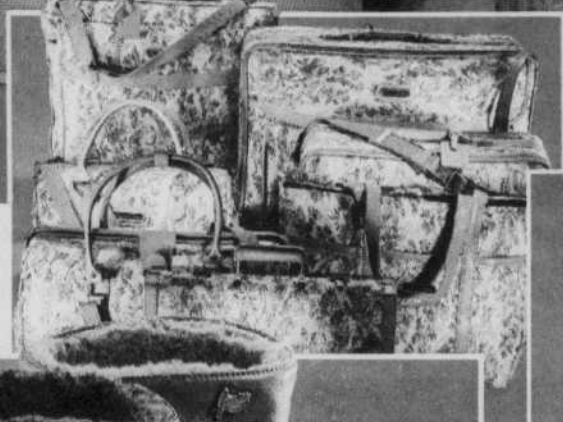

## 29<sup>99</sup>-74<sup>99</sup>

Each. Reg. \$50-125

**Fifth Avenue luggage** of durable 950 denier polyester. Carry-on, tote, 26 or 28" Pullman, garment bag. Green, Navy. #55700-4. **'Tapestry' designer luggage** by Oscar de la Renta®. Grey. #55100-3, 55126-7, 52011. Reg. \$45-140. Ea. **31.49-97.99**  
Luggage Shop