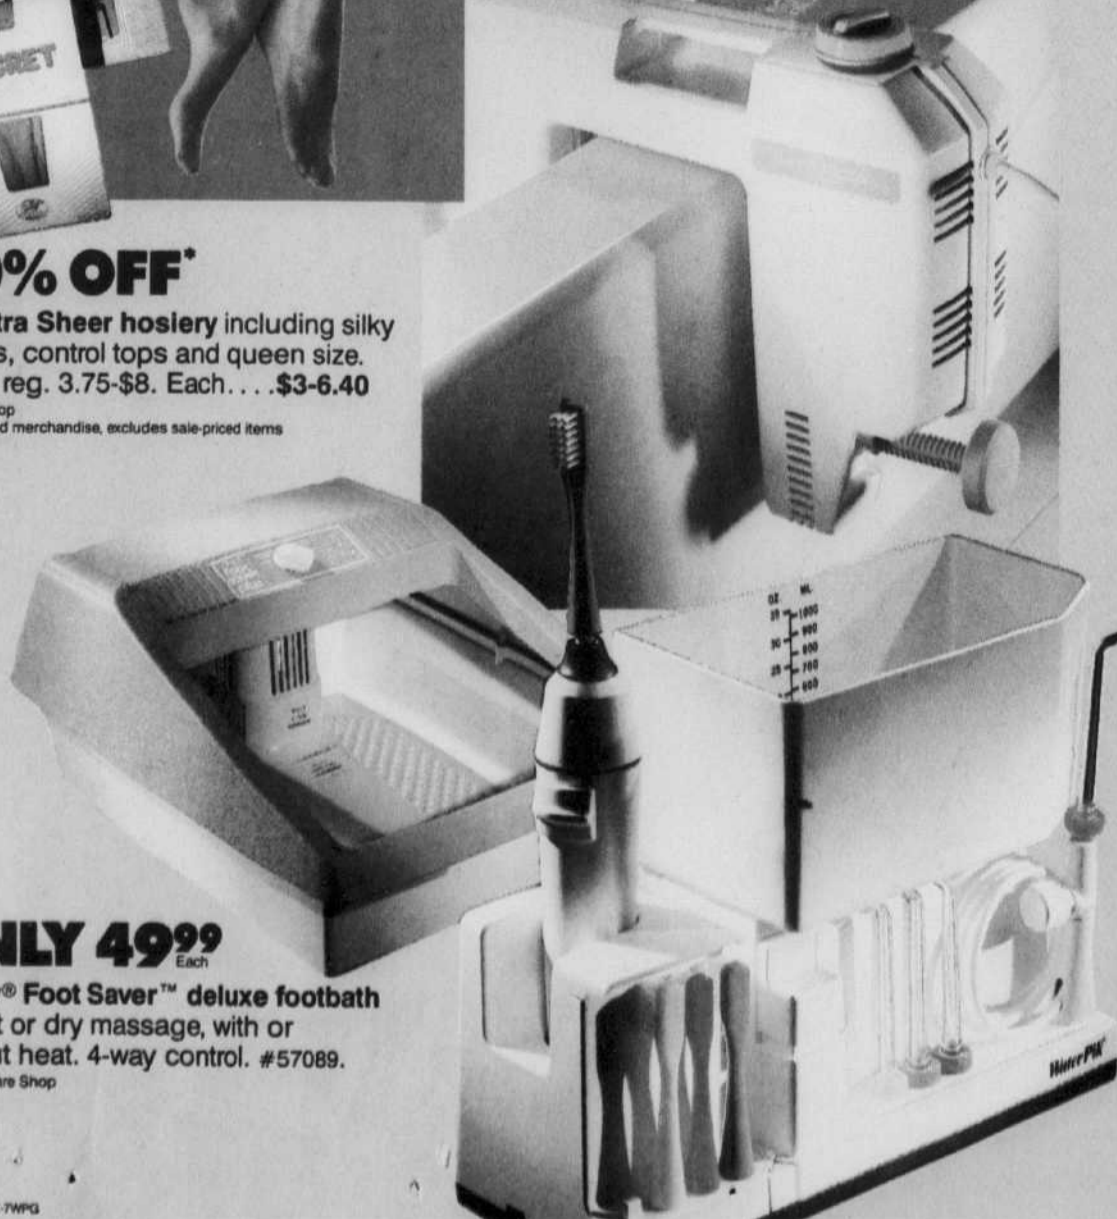

Hosiery Shop  
\*Reg. priced merchandise, excludes sale-priced items

**\$20  
OFF**

**TURN YOUR  
BATH INTO  
A RELAXING  
WHIRLPOOL!**

**199<sup>99</sup>**  
Each. Sears reg. 219.99

**Dazey® Turbo Spa has 10 power settings and 180° directional control to pump over 40 gallons per minute. Makes a great gift too! Accessory kit incl. #57367.**