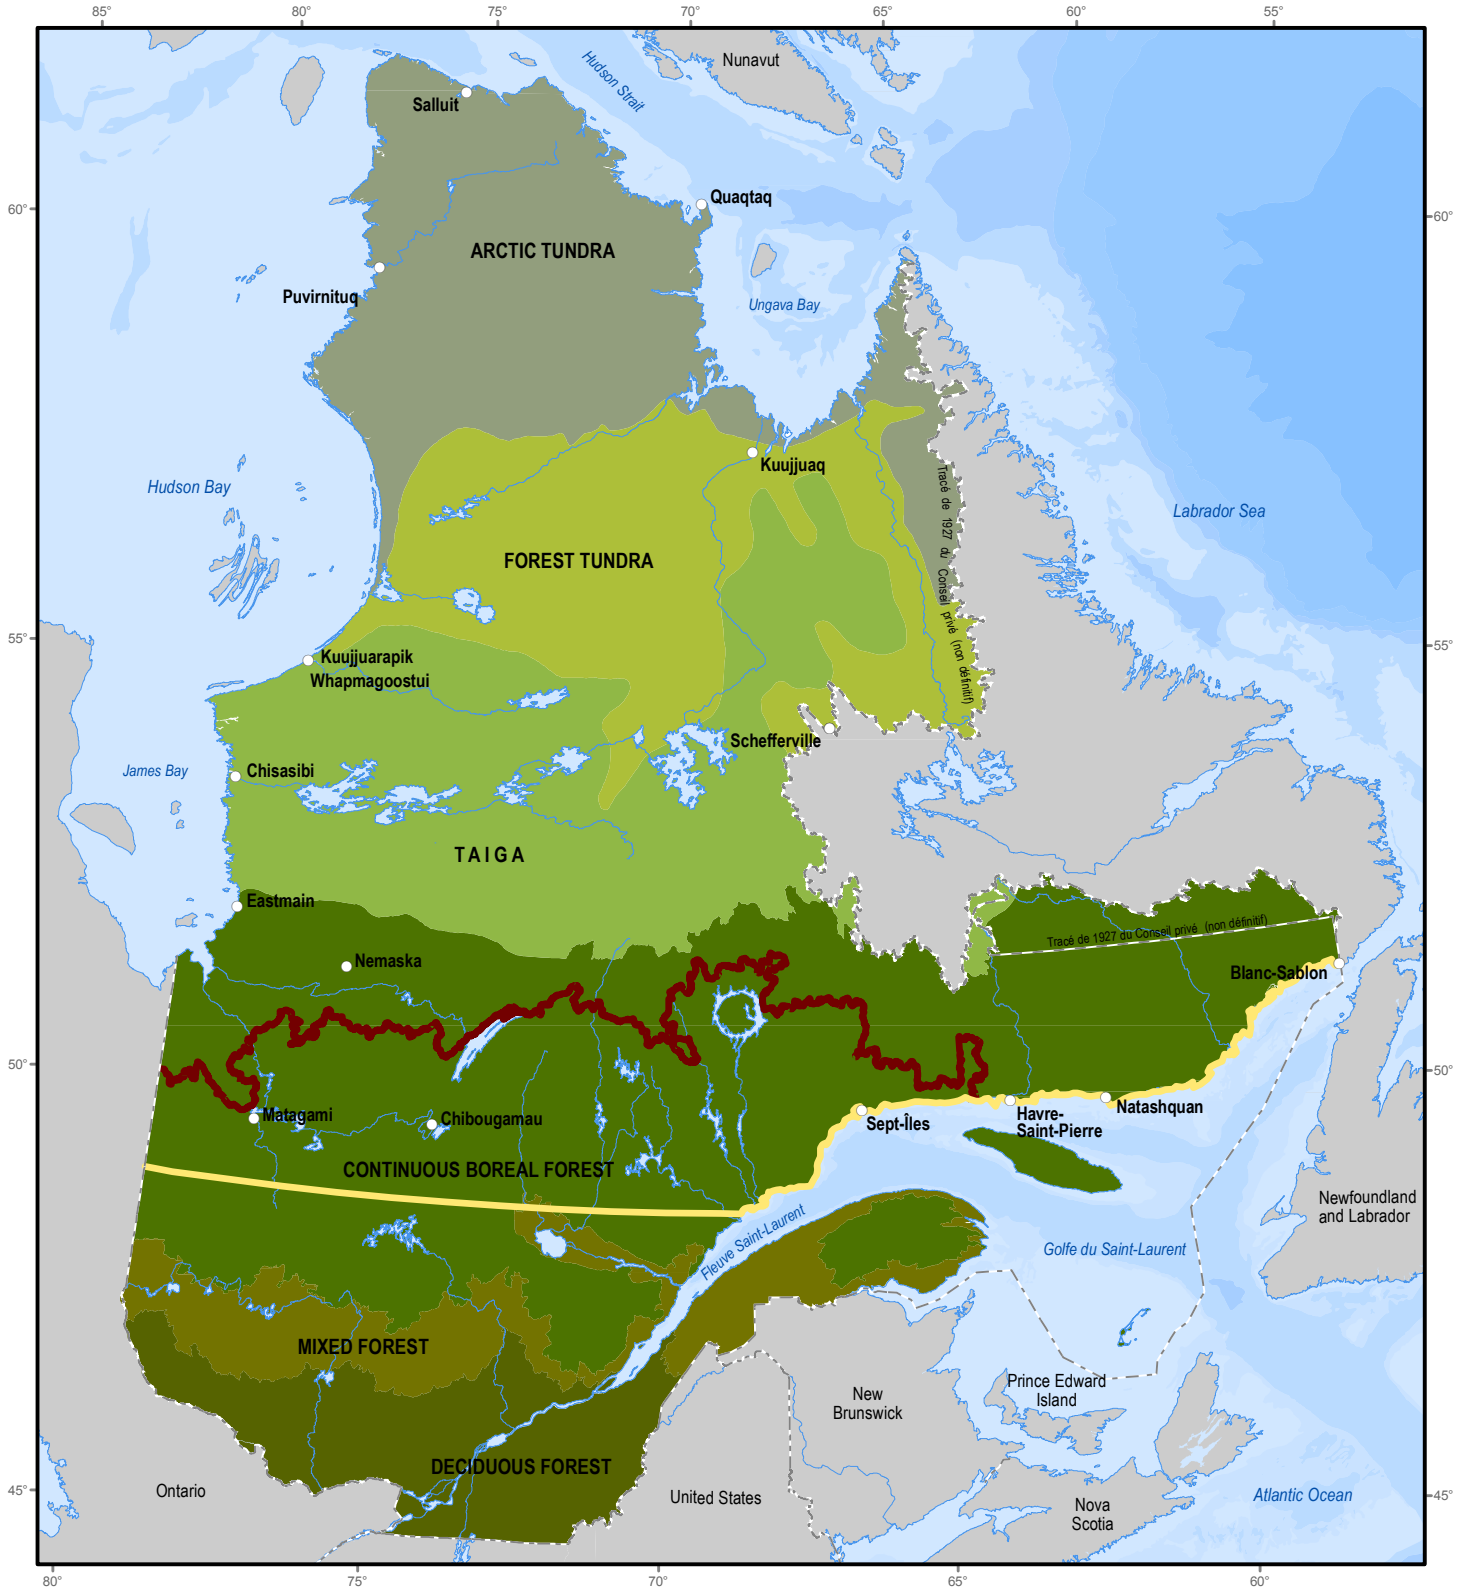

Major vegetation zones

 Southern boundary of area covered by Plan Nord

 Northern limit for timber allocations

Borders

 International border

 Interprovincial border

 Québec – Newfoundland and Labrador border (non-definitive)

© Gouvernement du Québec, 2015

0 200 km