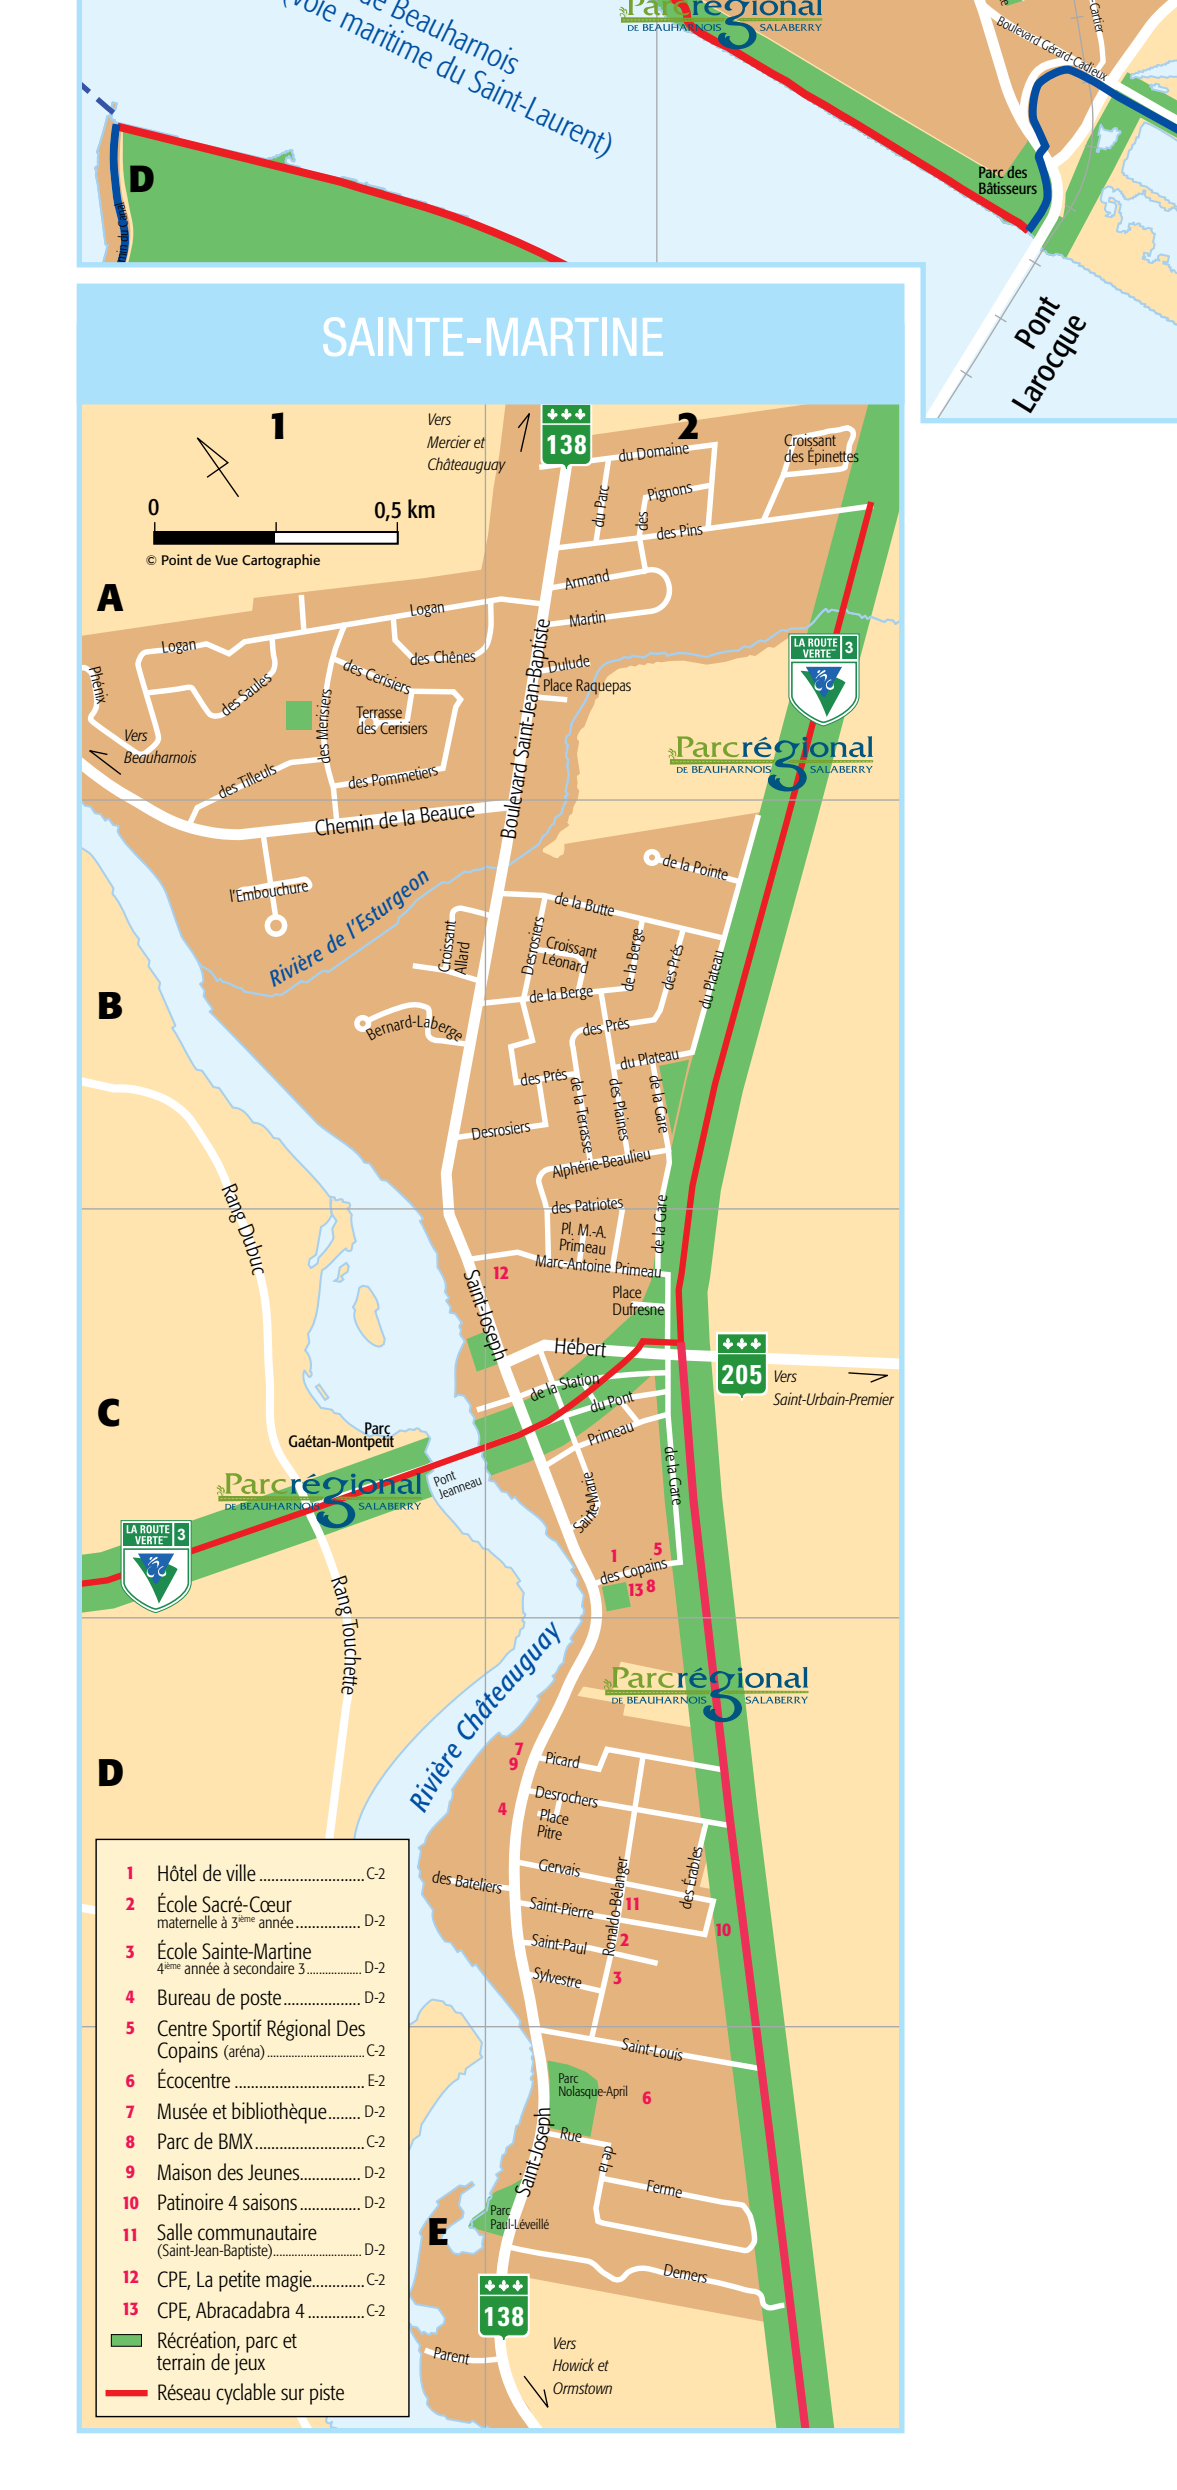

Salaberry-de-Valleyfield

Table listing streets and their corresponding numbers in Salaberry-de-Valleyfield, organized by grid sections 1 through 8.

SALABERRY-DE-VALLEYFIELD

SAINT-ÉTIENNE-DE-BEAUHARNOIS

Beauharnois

Table listing streets and their corresponding numbers in Beauharnois, organized by grid sections 1 through 8.

SAINT-LOUIS-DE-GONZAGUE

BEAUHARNOIS

SAINT-MARTINE

SAINT-STANISLAS-DE-KOSTKA

SAINT-URBAIN-PREMIER

Saint-Étienne-de-Beauharnois

Table listing streets and their corresponding numbers in Saint-Étienne-de-Beauharnois, organized by grid sections 1 through 5.

Saint-Louis-de-Gonzague

Table listing streets and their corresponding numbers in Saint-Louis-de-Gonzague, organized by grid sections 1 through 5.