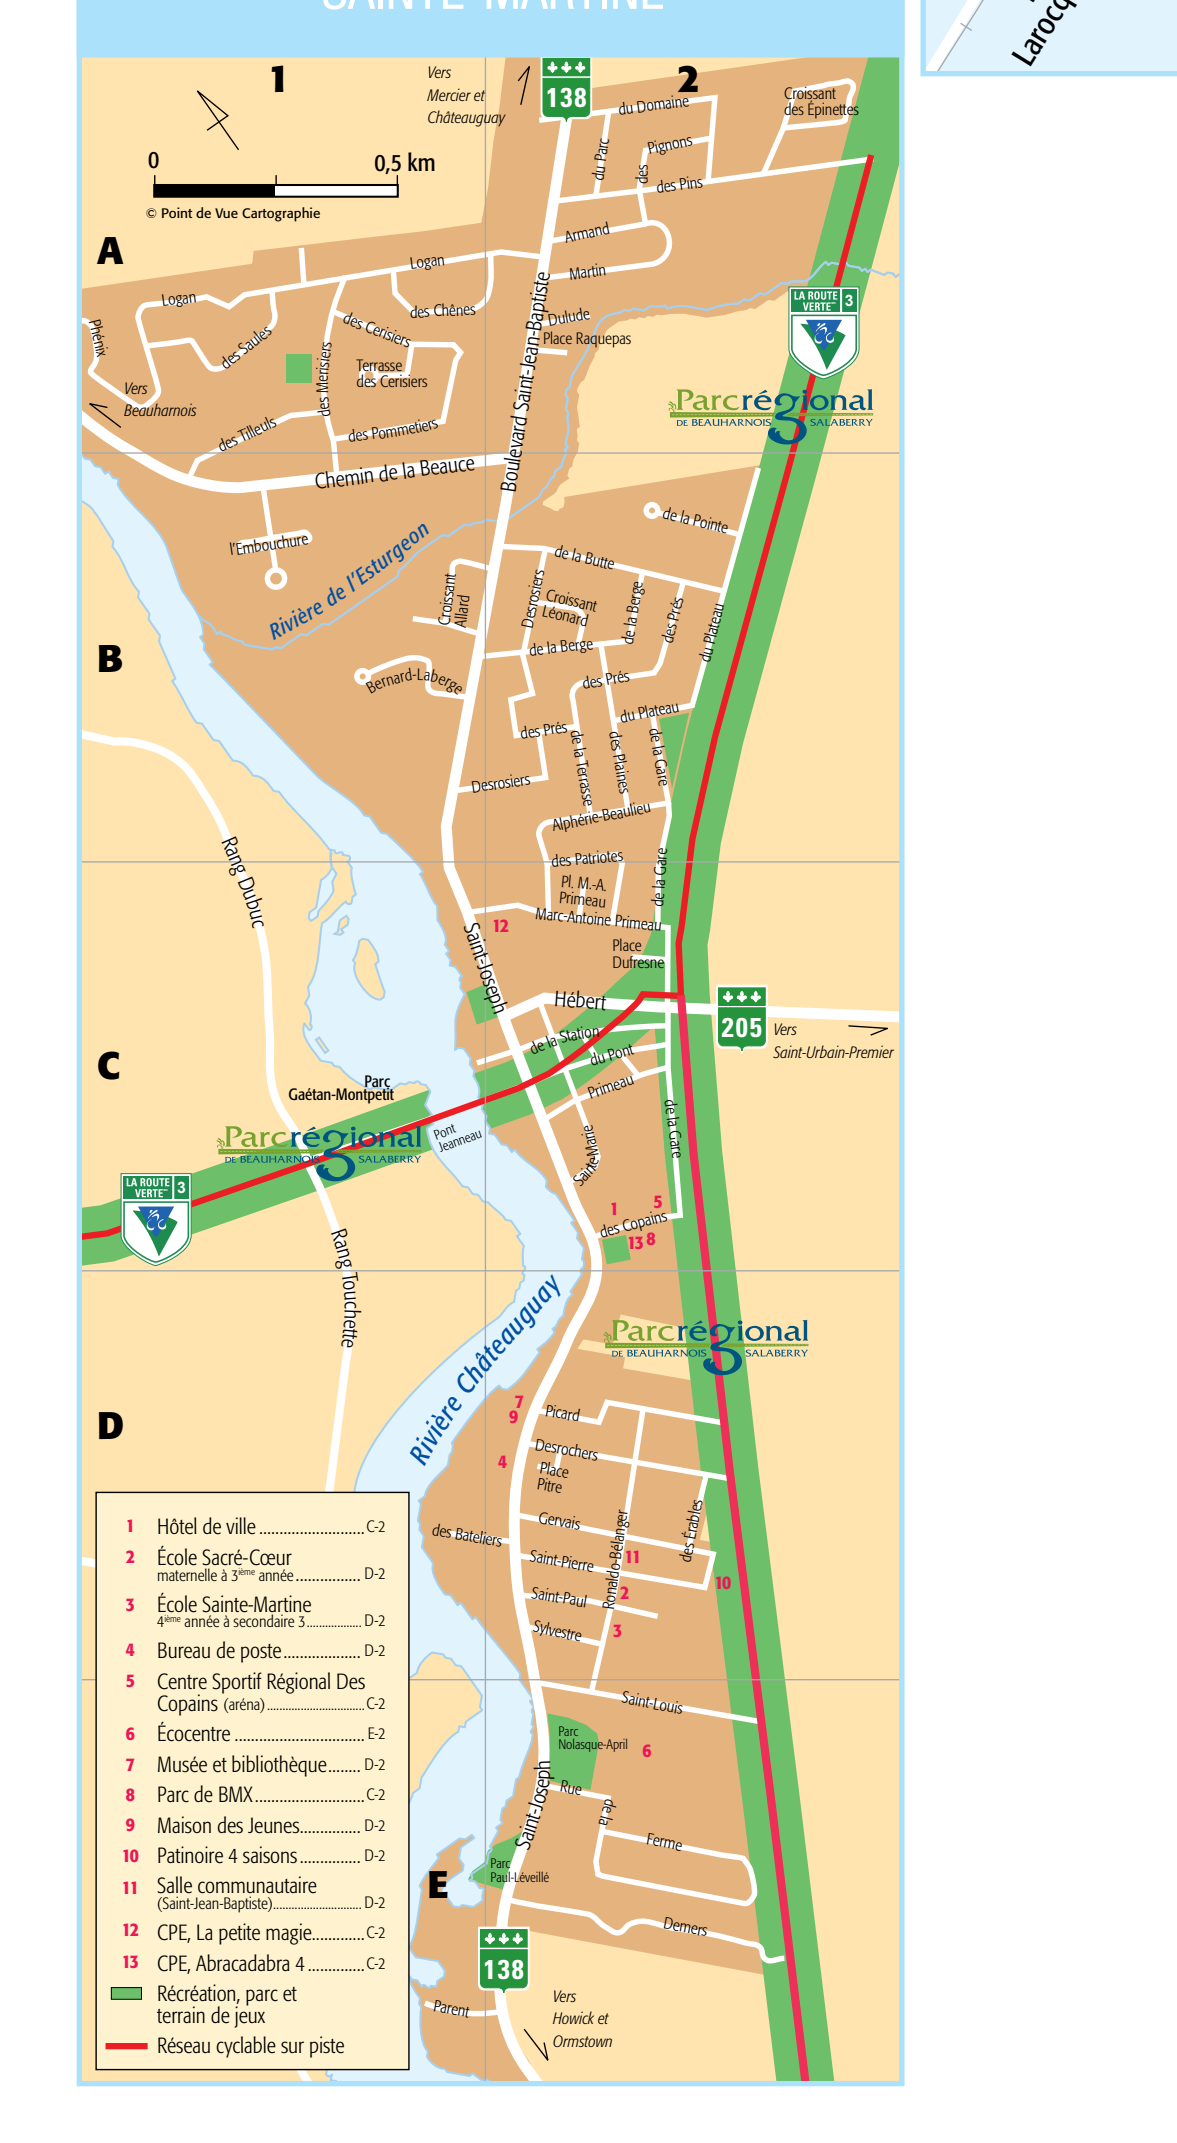

Salaberry-de-Valleyfield

Table listing streets and their corresponding numbers in Salaberry-de-Valleyfield, organized by grid sections 1 through 8.

SALABERRY-DE-VALLEYFIELD

SAINT-ÉTIENNE-DE-BEAUHARNOIS

Beauharnois

Table listing streets and their corresponding numbers in Beauharnois, organized by grid sections 1 through 8.

SAINT-LOUIS-DE-GONZAGUE

BEAUHARNOIS

SAINT-MARTINE

SAINT-STANISLAS-DE-KOSTKA

SAINT-URBAIN-PREMIER

Saint-Étienne-de-Beauharnois

Table listing streets and their corresponding numbers in Saint-Étienne-de-Beauharnois, organized by grid sections 1 through 5.

Saint-Louis-de-Gonzague

Table listing streets and their corresponding numbers in Saint-Louis-de-Gonzague, organized by grid sections 1 through 5.