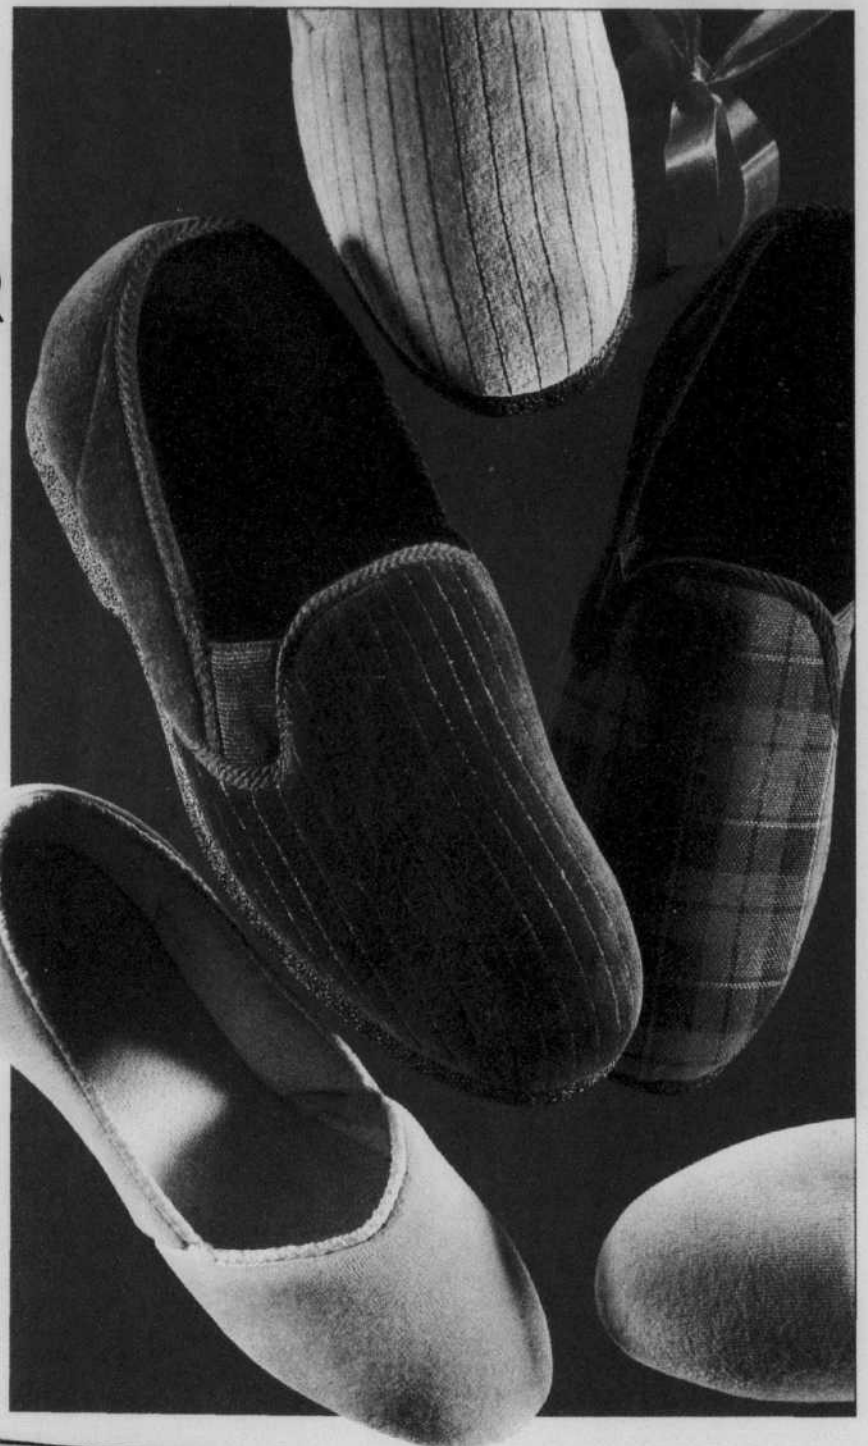

**SLIP A
PAIR UNDER
THE TREE
FOR EACH
MEMBER OF
THE FAMILY**

**1/2
PRICE**

Velour softness for Mom and Dad!
Men's Casual Life velour or fabric
styles. Sears reg. 19.99. Pr. 9.98
Women's 'Boudoir' slippers with cot-
ton lining. 6-10. Reg. 19.99. Pr. 9.99
Family Footwear Shop

**START A
TRADITION
OF LEATHER
FOR HIM
1/3 OFF**

Sears exclusive Tradition® leather
slippers in 2 styles. Sizes 7 to 12.
Sears reg. 29.99. Pair 19.99

6⁹⁹-7⁹⁹
Pair

Lullabies® pancake slippers
for kids. Blanketcloth, twill
in sizes S-XL. Hurry in!
Kids' baseball screen slippers
in sizes S-XL. Shop today!

BONUS

With any Dearfoams®
slipper purchase receive
bonus fabric bag.
Boxed for gift giving. Bonus
must accompany any returns.

29⁹⁹
Pair

Women's Isotoner® slippers
offer soothing comfort and
good looks. Black, Pink, Blue
and White. Sizes S, M, L and XL.
Reg. prices stated are Sears prices.

BONUS

With any Isotoner®
slipper purchase receive
a bonus body
refreshing kit.

Limit one bonus per customer,
while quantities last.
Bonus must accompany
any returns.

**ONLY
19⁹⁹**
Pair

Dearfoams® Foot Soothers® from
Lullabies®. Women's sizes S to XL.
Beaded suede moccasin slippers in 3
colors. Women's full sizes 6 to 10.
Canadian Critters™ novelty slippers.
Mouse or Rabbit in women's S, M, L.

**SAVE
30-40%**

Stradellina or Fashionlite luggage
in sturdy 420-denier nylon. 6 pieces
to choose from in 3 shades each.
Reg. $35-120. Each 24.49-71.99
Luggage Shop

THESE TWO PAGES: SHOP IN PERSON