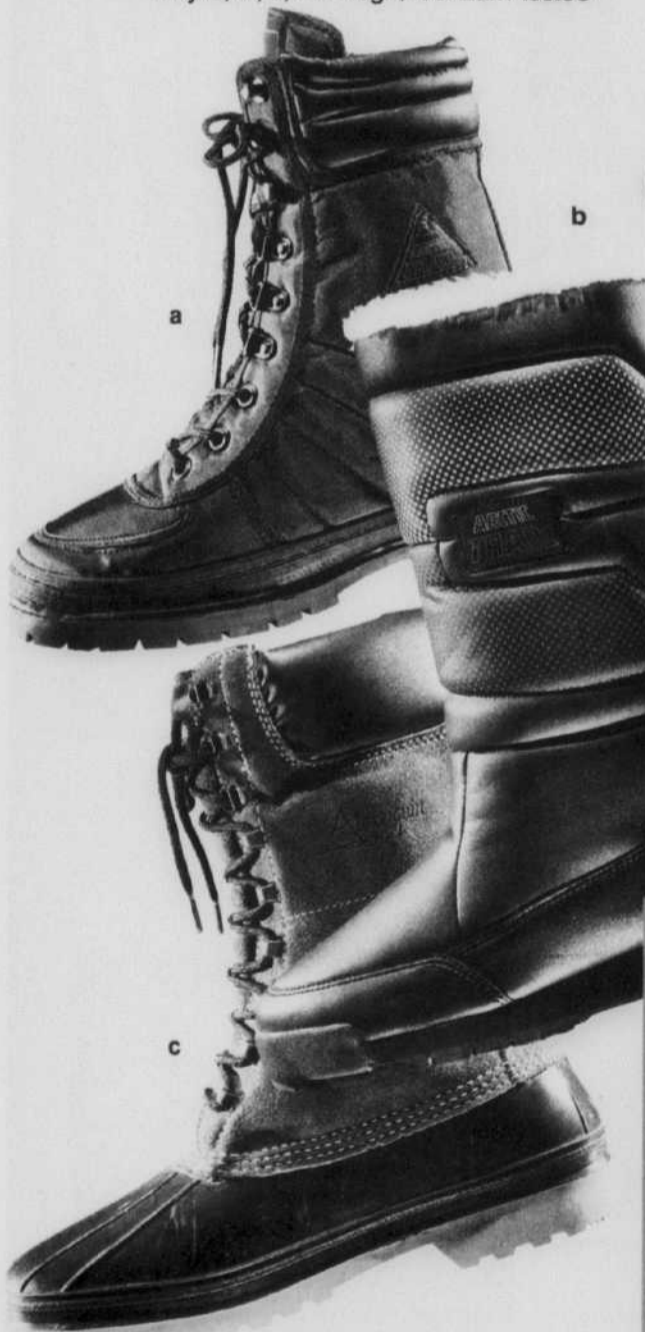

1/3 OFF

Men's genuine leather dress gloves keep hands warm... fashionably. Attractive textured finish, knit lining. Grey, Navy, Black, Brown. M, L, XL. Reg. $30. Pr. **19.99**
Reg. prices stated are Sears prices