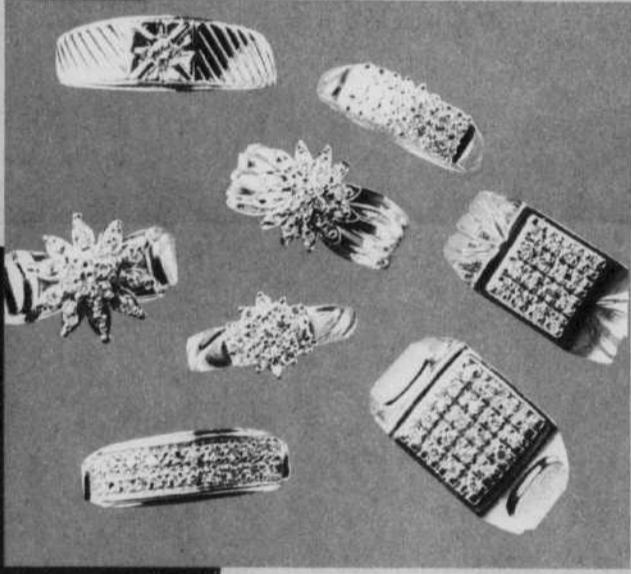

$50 OFF

**PEDIGREE® ...
GOOD LOOKS
AND GOOD
QUALITY**

Children's 2-piece instructor-length
snowsuits for superior warmth all
Winter long. Fuchsia, Purple, Black.
Sizes 8-16. Reg. 139.99. Ea. **89.99**
Children's Outerwear Shop

**EXCLUSIVE 1990
LIMITED EDITION
CHRISTMAS RINGS
$399** Each

Brilliant diamonds with 1/4 carat
total weight. Choose women's dinner
or anniversary style or men's style.
Selected gemstone rings. Ea. $299
Jewelry may be shown larger than actual size to enhance detail

25% OFF*

**ALL PHASAR
QUARTZ, ALL
CARDINAL
WATCHES**

Styles to suit everyone on your list.
Reg. 11.95-$110. Ea. **8.96-82.50**
*Reg.-priced items, excludes sale-priced merchandise
Reg. prices stated are Sears prices
Watch sale prices in effect until Sat. Dec. 15, 1990,
or where Sunday openings apply, Dec. 16, 1990