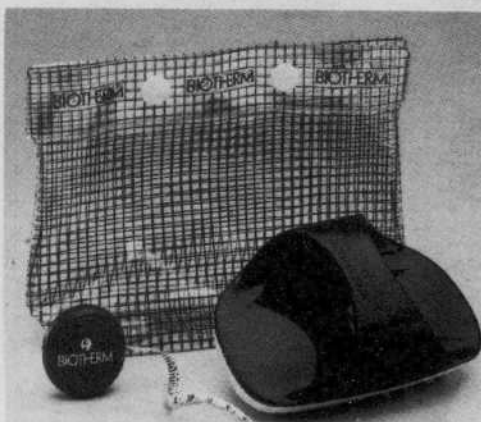

You're Gonna Be **HAPPY** at Pharmaprix

LISE WATIER
Les déjeuners sur l'herbe

Lise Watier's Spring '85
Colour Collection.

SAVE 7.50\$

with a purchase of 15.00\$ or more of any Lise Watier products, RECEIVE A DISCOUNT OF 7.50\$ applicable against your next purchase of Lise Watier products.