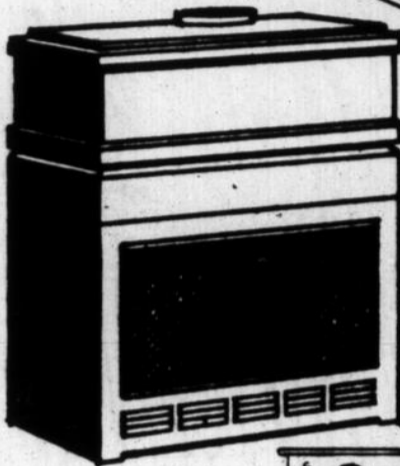

rabais SAVE $90

Poêle à encastrer au foyer

Offre la beauté d'un feu à bois et l'économie reconnue des connaisseurs. Portes en verre trempé et fini attrayant en laiton. Fond en briques réfractaires.

The Inset Fireplace Heater

Offers wood stove energy-saving with the beauty of an open fire. Tempered glass doors, brass trim, fire-brick lined bottom. No special installation.

279⁹⁹

Ord. 369.99

Foyer encastré à circulation

Facile à poser, ce modèle circule l'air chaud. Portes en verre, bouche d'air chaud, etc. sont facultatifs.

Heat Circulating Built-in Fireplace

Easy to install zero-clearance design. Accommodates options like glass doors, valance, hot air grill, etc.

419⁰⁰

732 HC
ord. 469.00

INSIDE-OUTSIDE PRODUCTS

Ventilateur facultatif

Ventilateur électrique ajoute à l'efficacité!

Optional Fan For Inset

Electric circulating fan for added efficiency.

94⁹⁹

Ord. 99.99

Accessoires de foyer

Outils fini noir, 28" de long.

Fireplace Accessories

Black finished fireplace accessories - 28" long.

Pelle Shovel 3⁴⁹
Ord. 4.49

Tisonnier Poker 2⁹⁹
Ord. 3.49

Balai Brush 4⁹⁹
ord. 5.99