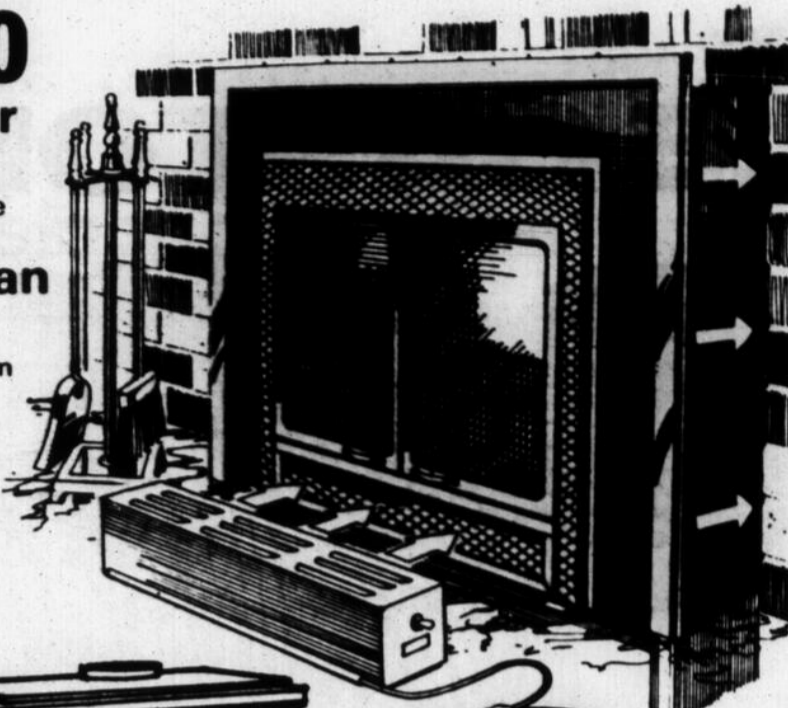

rabais SAVE $90

Poêle à encastrer au foyer

Offre la beauté d'un feu à bois et l'économie reconnue des connaisseurs. Portes en verre trempé et fini attrayant en laiton. Fond en briques réfractaires.

The Inset Fireplace Heater

Offers wood stove energy-saving with the beauty of an open fire. Tempered glass doors, brass trim, fire-brick lined bottom. No special installation.

279⁹⁹

Ord. 369.99

Foyer encastré à circulation

Facile à poser, ce modèle circule l'air chaud. Portes en verre, bouche d'air chaud, etc. sont facultatifs.

Heat Circulating Built-in Fireplace

Easy to install zero-clearance design. Accommodates options like glass doors, valance, hot air grill, etc.

419⁰⁰

732 HC
ord. 469.00

INSIDE-OUTSIDE PRODUCTS

Ventilateur facultatif

Ventilateur électrique ajoute à l'efficacité!

Optional Fan For Inset

Electric circulating fan for added efficiency.

94⁹⁹

Ord. 99.99

Accessoires de foyer

Outils fini noir, 28" de long.

Fireplace Accessories

Black finished fireplace accessories - 28" long.

Pelle Shovel 3⁴⁹
Ord. 4.49

Tisonnier Poker 2⁹⁹
Ord. 3.49

Balai Brush 4⁹⁹
ord. 5.99