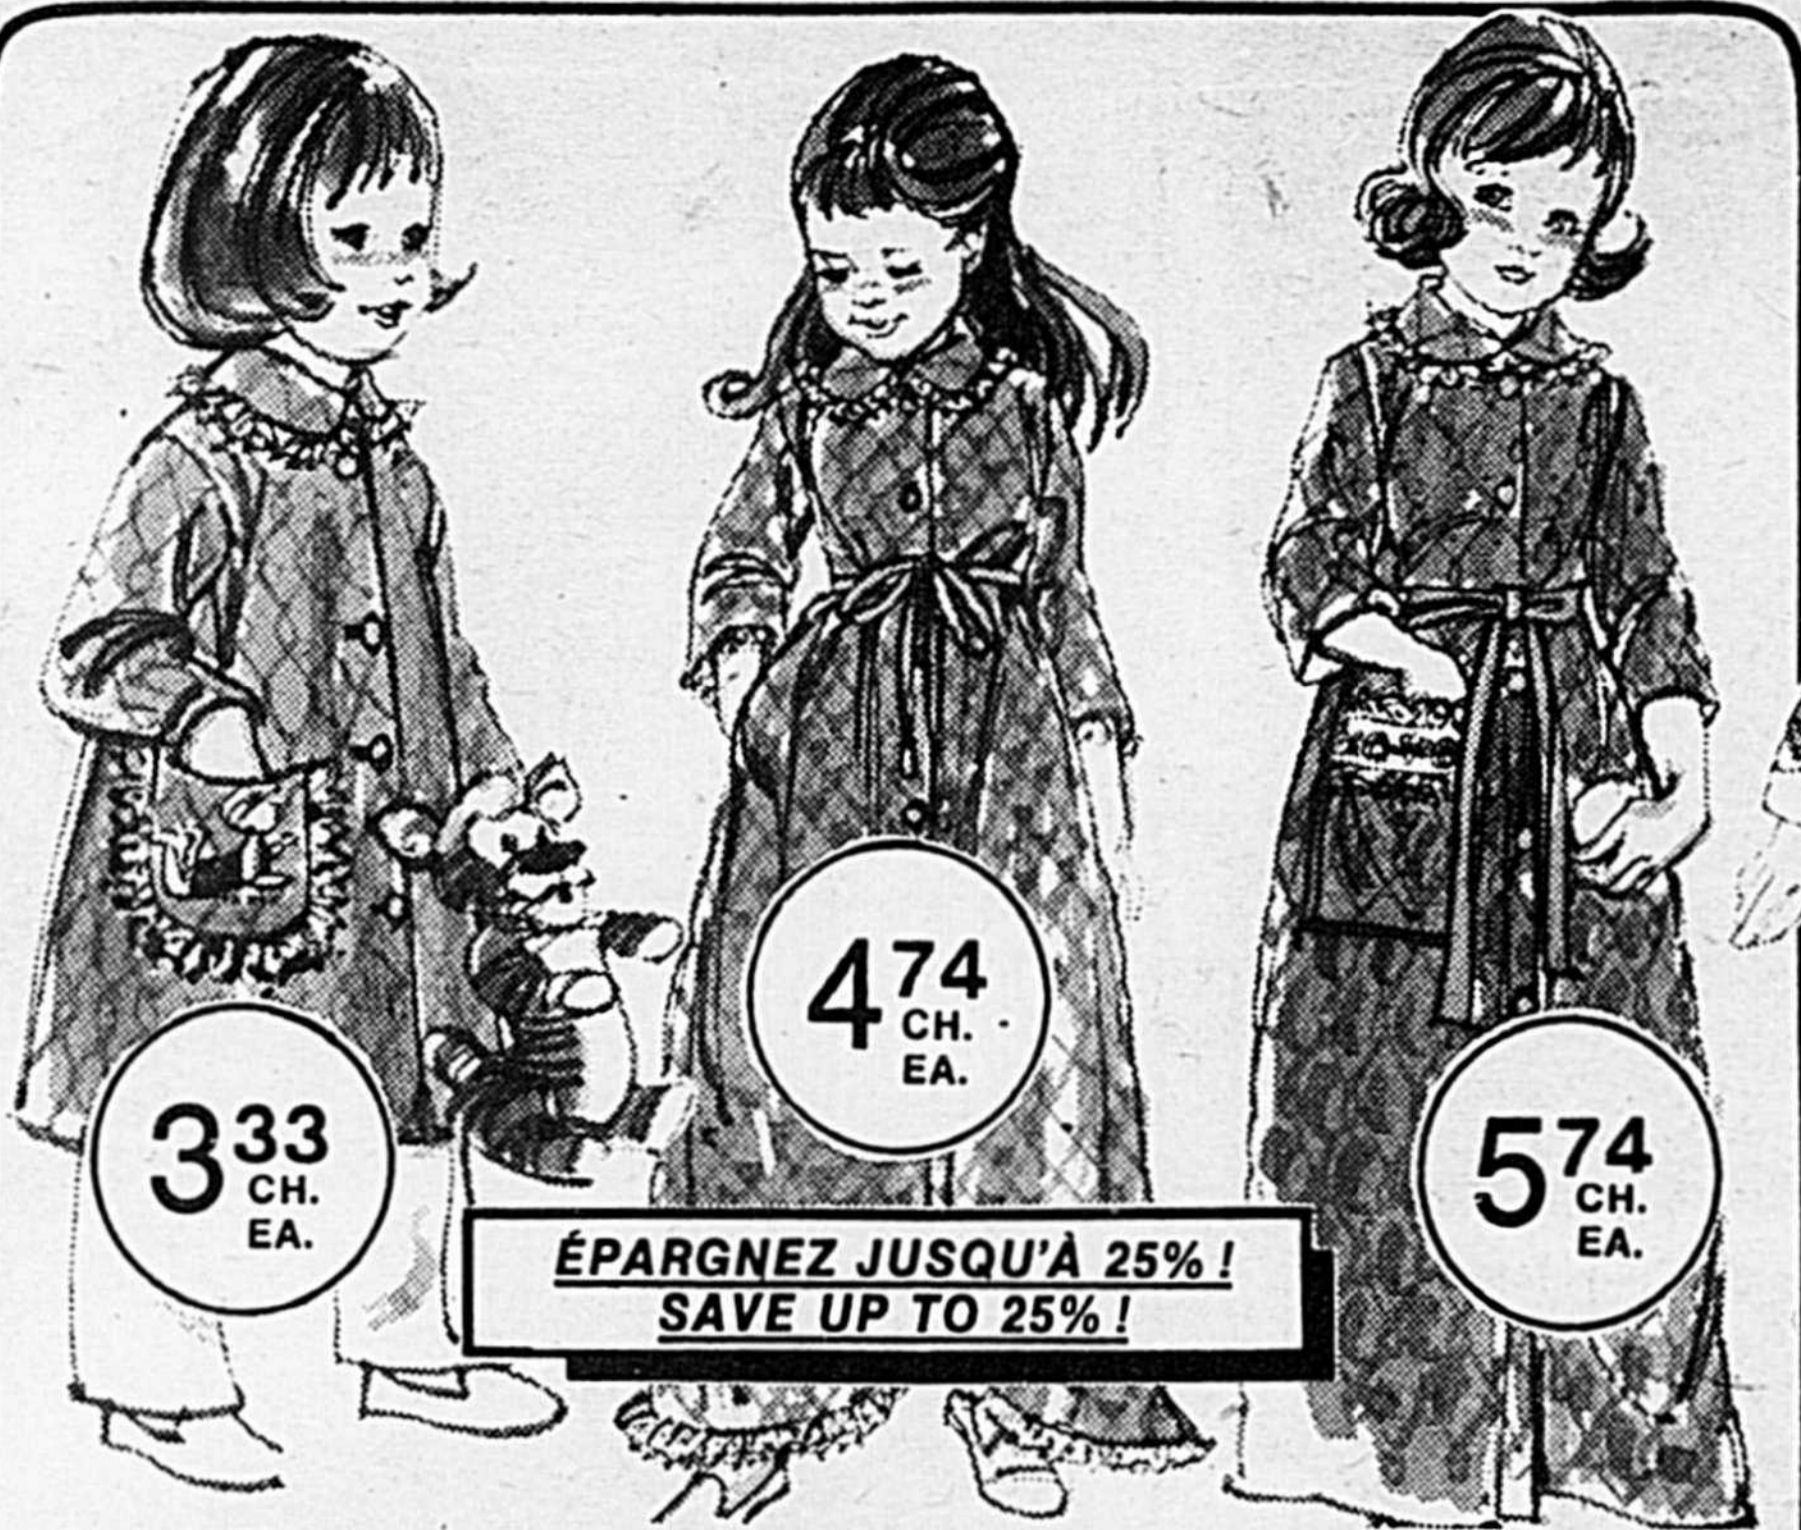

Women's Lace-Up
Adjustable Boot

Stylish zippered brown vinyl boots with adjustable side lacing for a perfectly snug fit. They feature slush-moulded sole and heel, plus a full pile lining. Sizes 5-10.

333
CH.
EA.