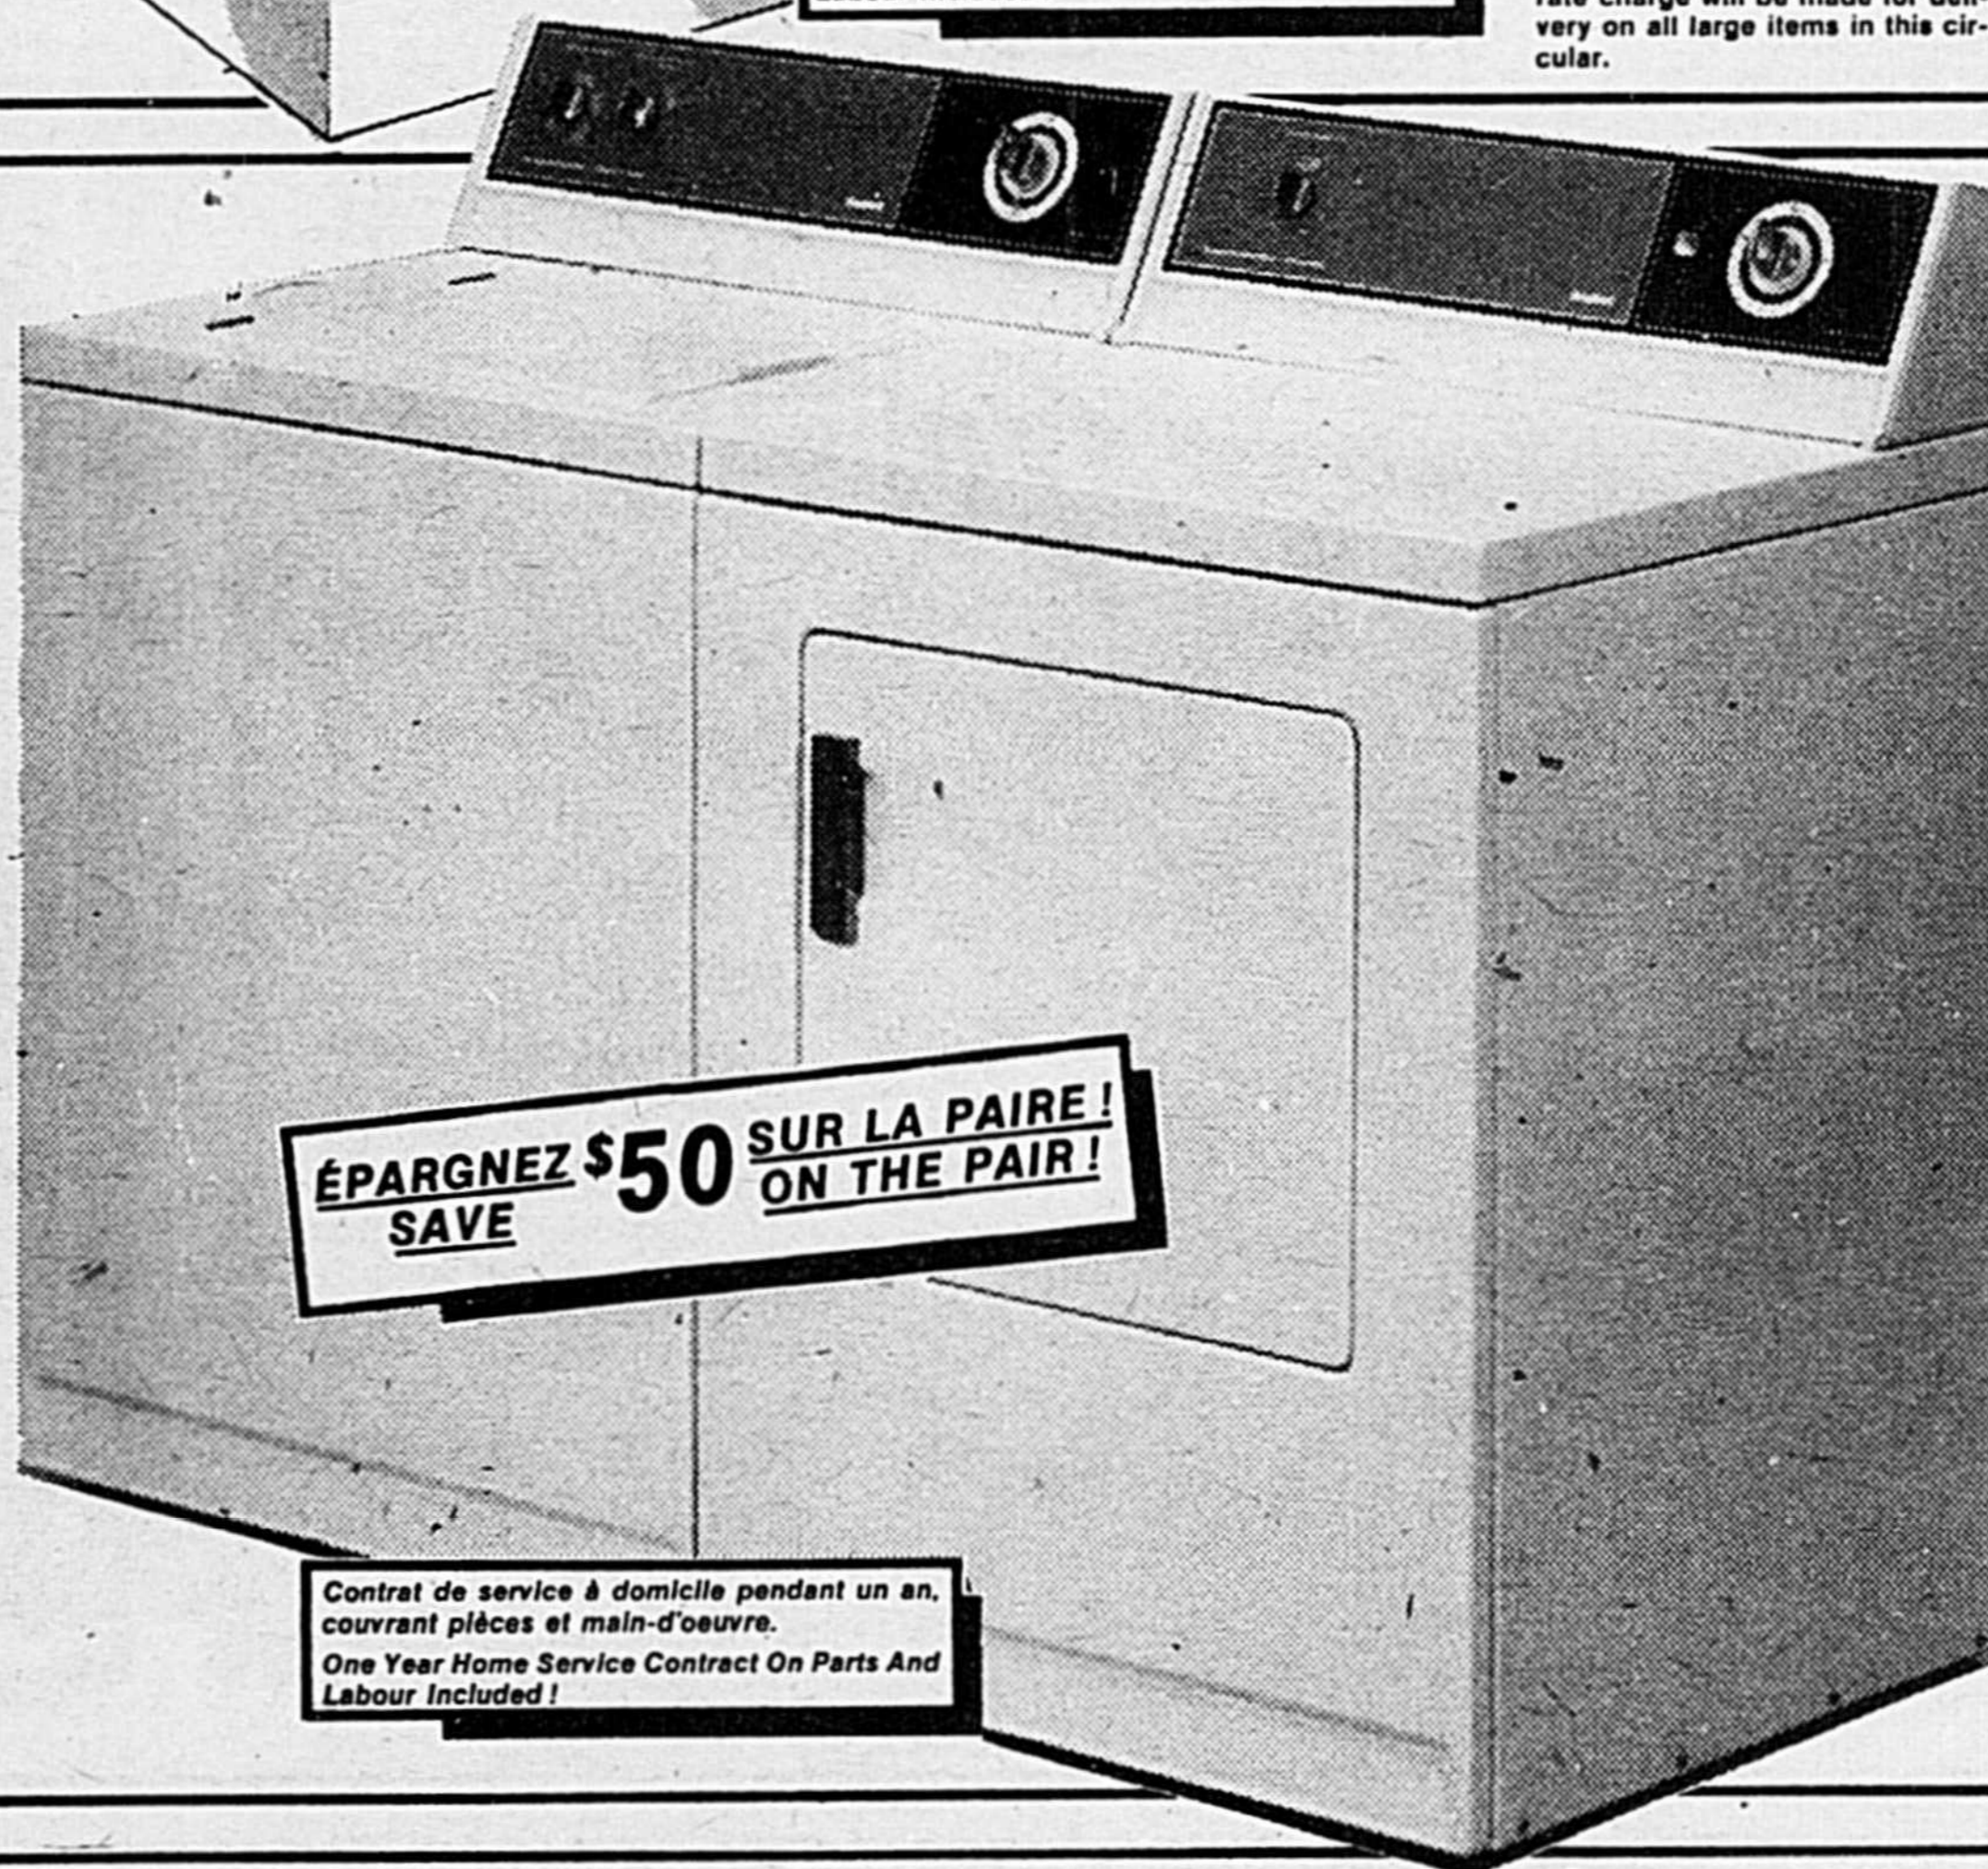

**Bradford
Lessiveuse
portative compacte**

*Dim. 35" haut x 26" lar. x 18" prof. *Carrosserie compacte, contenance de 6 lb. *Cuves séparées de lavage et d'essorage par mouvement de turbine, avec commandes chronométrées individuelles *Sur roues dociles, elle se range aisément *Enduit brillant d'acrylique résistant, blanc ou or.
Couleur $10 Extra

**Bradford
Portable
Compact Washer**

*Just 35" h x 26" W x 18" Deep *Compact styling with big 6 lb. capacity *Efficient quick-spin drying and cycled washing in separate tubs with separate times *Stores anywhere on easy-roll casters *Sparkling white or gold tough acrylic finish.
Colours $10 Extra

**Bradford
Sécheuse
Compact assortie**

*Contenance de 5.5 lb. courant d'air chaud efficace pour séchage en un temps minimum *Un jet spécial plus frais réduit le froissement des tissus à repassage permanent *Aisement déplaçable sur roulettes, elle se range bien ou se superpose à la lessiveuse *Triple enduit d'acrylique blanc *Un format pratique, en plus: 29" haut x 24" larg. x 17" prof. **Couleur $10 Extra**

**Bradford
Matching
Compact Dryer**

*5.5 lb. capacity with high efficiency heater for minimum drying time * Special "Air Fluff" feature reduces wrinkling in no-iron fabrics *Stores away on easy-roll casters or stacks above washer *Triple acrylic white finish *Convenient size too! 29" H x 24" W x 17" Deep.
Colours $10 Extra

**Bradford
Lessiveuse à
2 vitesses**

*3 cycles: ordinaire, repassage permanent, super *5 commandes de température de l'eau *Cuve en porcelaine d'une contenance de 16 lb. *Mouvement de turbine Spirolator.

**Bradford
Two-Speed
Washer**

*3 cycles for regular, permanent press and super wash *5 water temperature settings *16 lb. capacity porcelain tub *"Spirolator" agitator.

**Bradford
Sécheuse
Assortie**