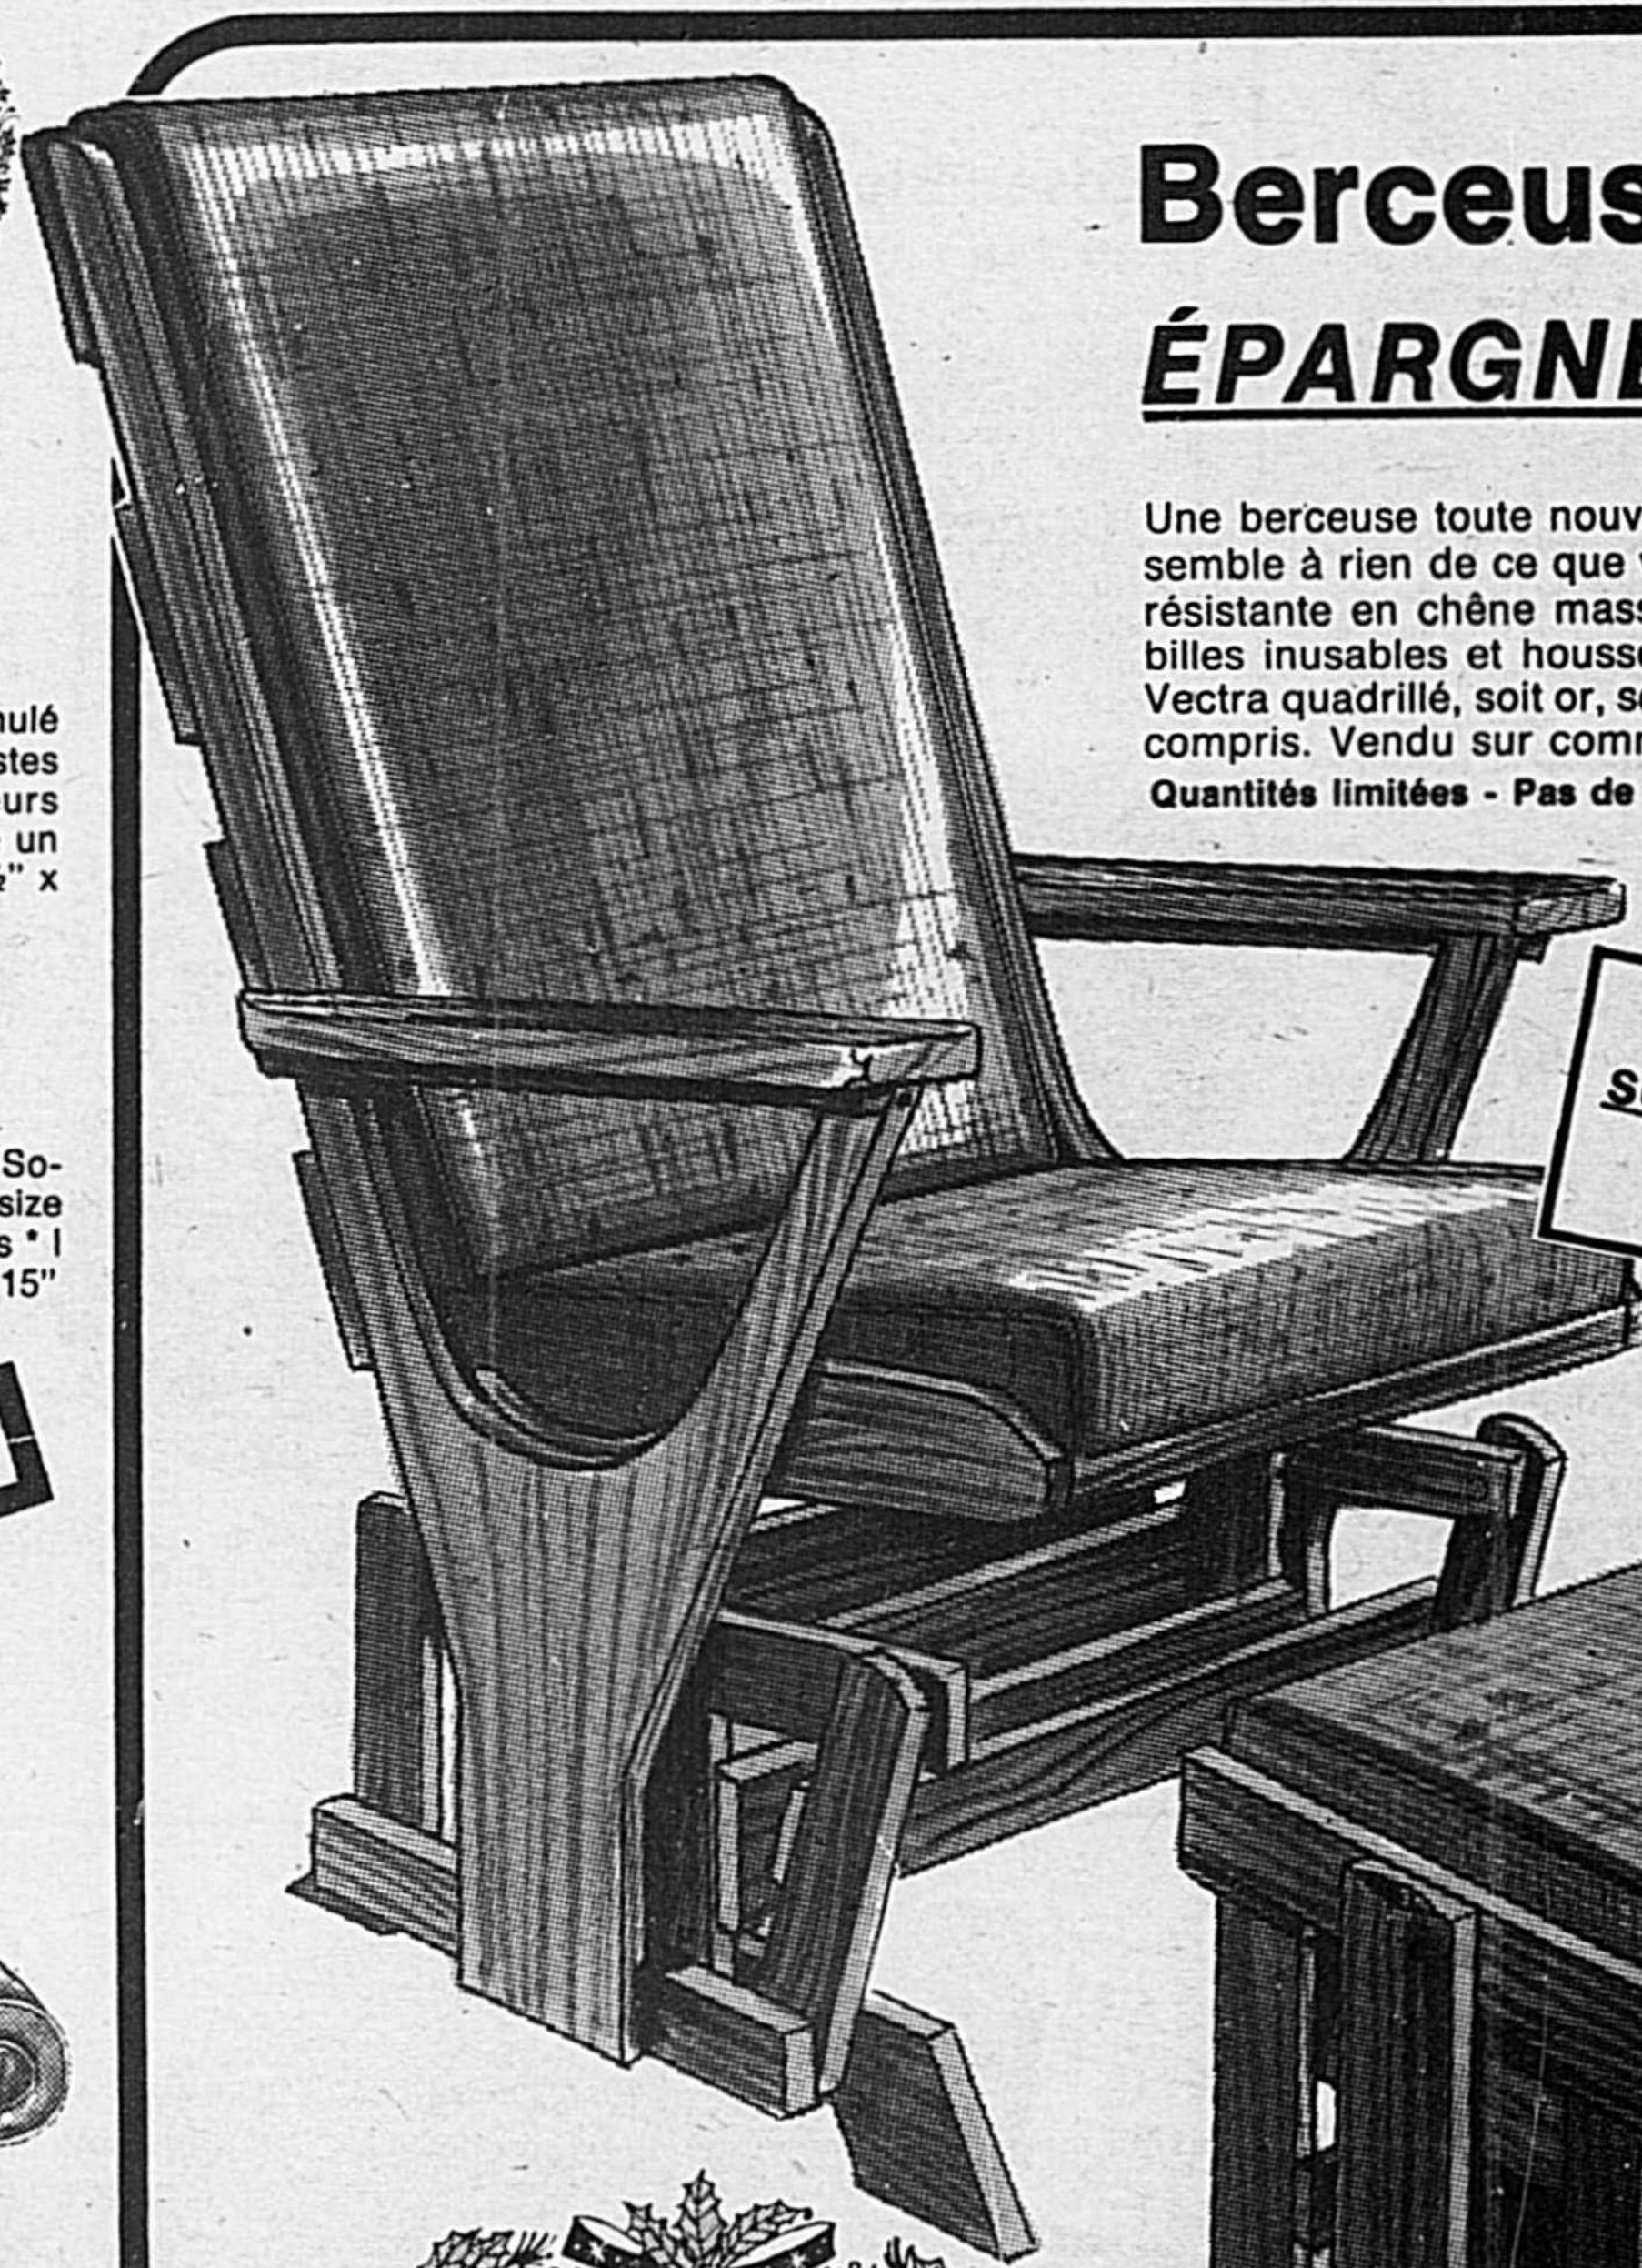

Berceuse miracle ÉPARGNEZ $50 !

Une berceuse toute nouvelle ! Son bercement ne ressemble à rien de ce que vous avez déjà vu ! Carcasse résistante en chêne massif façon noyer, vis arrêtées, billes inusables et housses amovibles et durables en Vectra quadrillé, soit or, soit tartan. L'ottoman n'est pas compris. Vendu sur commande spéciale.

Quantités limitées - Pas de commandes !

25% DE RABAIS ! SUR LE PRIX COURANT ! 25% OFF ! REG. PRICE !