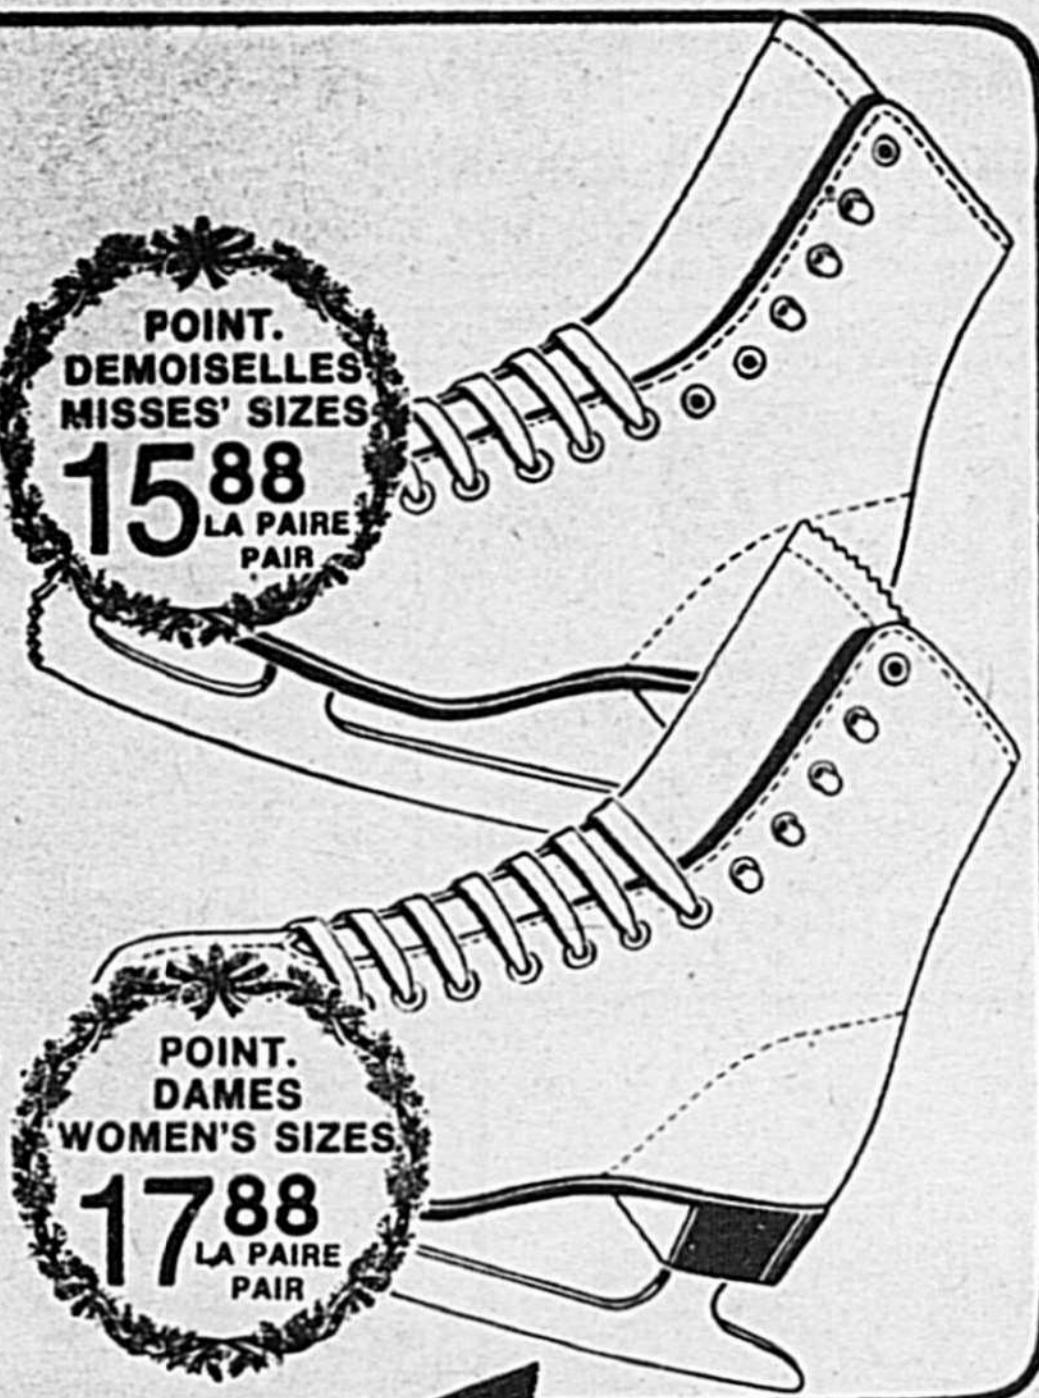

Patins Zellers pour dames et jeunes filles

ÉPARGNEZ $2!

La qualité et des épargnes appréciables, voilà ce que vous procurent ces patins exclusifs de Zellers. Tiges blanches en cuir refendu et doublures durables en Kalfsuede*, lames zinguées ultra-résistantes. Vendues en pointures 12 à 3 pour jeunes filles, et 4 à 9 pour dames. *Marque déposée

"Zellers" Misses' & Women's Figure Skates

SAVE $2!

Christmas-gift savings and quality combiné in Zellers exclusive skates. All white split leather uppers with durable Kalfsuede* linings, super-strong zinc plated blades. Available in misses' sizes 12 to 3, women's sizes 4 to 9. *Reg'd. T.M.

POINT. DEMOISELLES MISSES' SIZES
1588
LA PAIRE PAIR

POINT. DAMES WOMEN'S SIZES
1788
LA PAIRE PAIR

Magicubes Sylvania

3 cubes et 12 flashes de ces magicubes Sylvania entièrement garantis. Faites des provisions pour Noël!

"Sylvania" Magicubes

3 cubes, 12 flashes from fully guaranteed "Sylvania" Magicubes. Stock up for Christmas picture-taking!

194
PKG