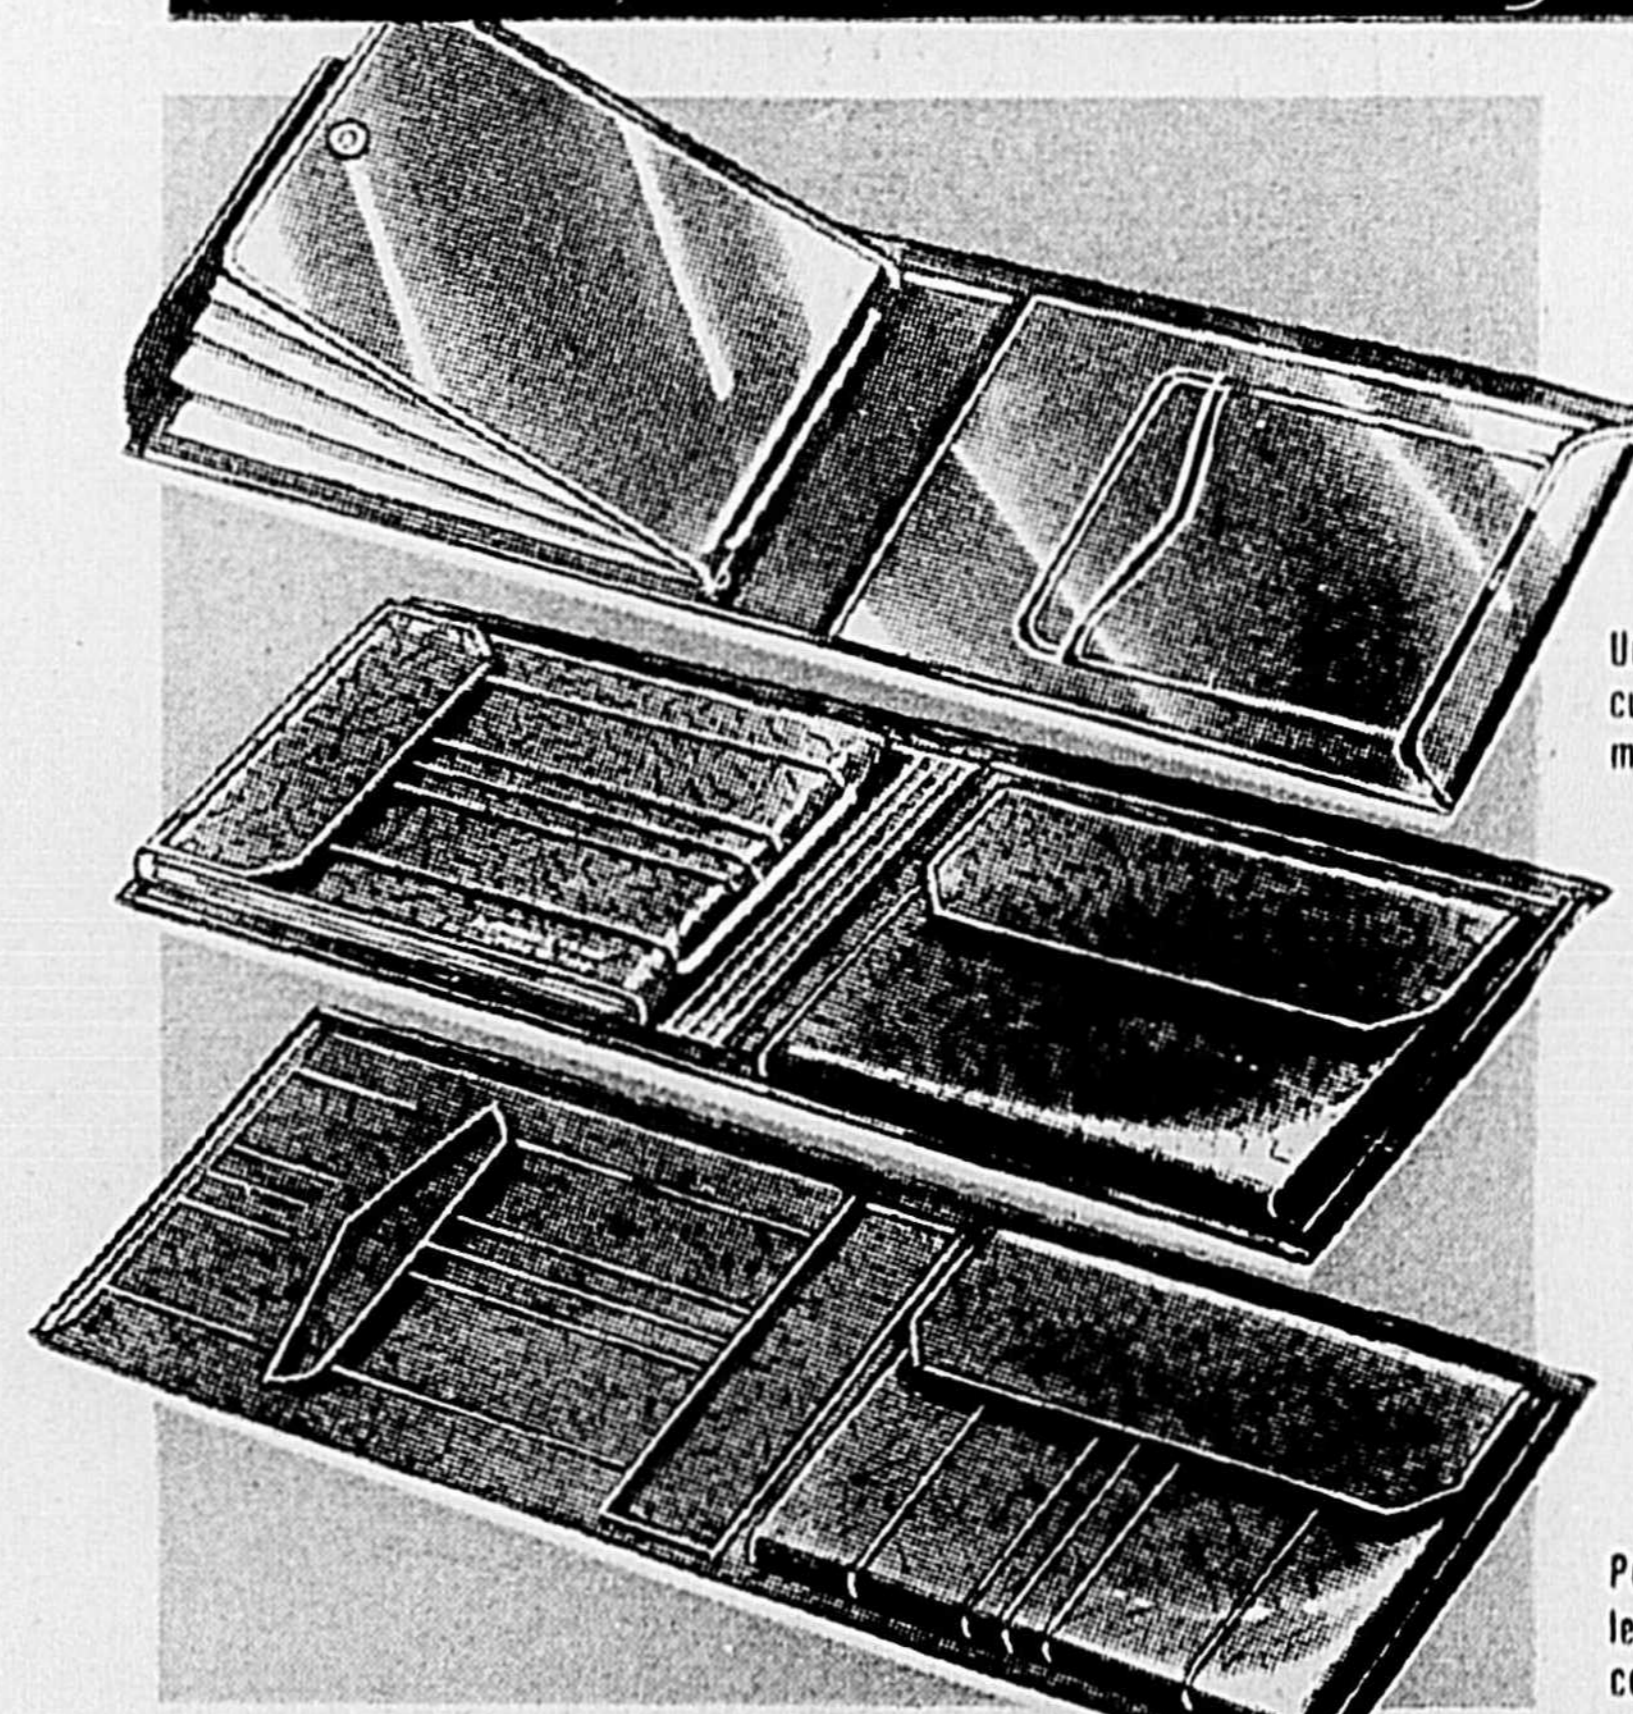

Bas prix de la Fête des Pères!
**PORTEFEUILLE
CUIR
VÉRITABLE**

Un cadeau pratique! Portefeuilles de belle fabrication en cuir grenu souple. Choix de modèles: statesman, transformable et porte-monnaie. Noir ou brun.

2.33 & 3.66

Father's Day Savings On

**GENUINE
LEATHER
BILLFOLDS**

Popular gift idea! Quality crafted smooth and grained leather billfolds in your choice of styles, including statesman convertible and coin purse. Black or brown.