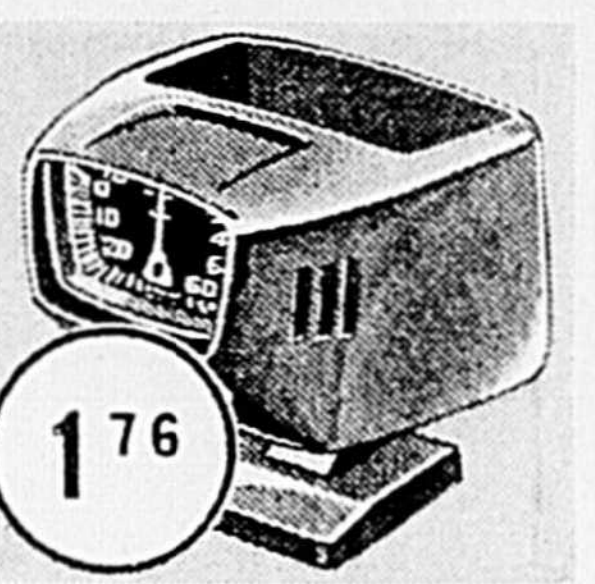

1⁷⁶

BUFFALO THERMOMETER - Black casing. Magnetic dashmount. Registers interior heat of car, has storage area.