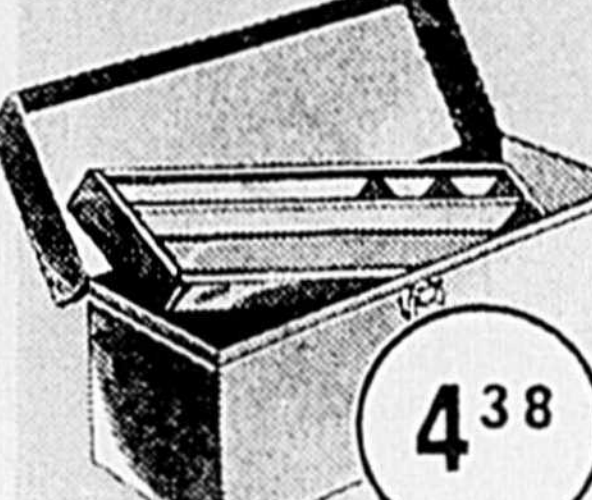

Pour être POPULAIRE

... Cadeaux au Papa bricoleur!

Be POPULAR

... With Gifts For Dad, The Handyman

2³⁸

MARTEAU DE CHARPENTIER - Manche d'acier tubulaire avec panne fendue arrondie usinée, 16 oz.

CLAW HAMMER - Tubular steel hammer has 16 oz. head with machine-curved claw.

3⁹⁶

SCIE À MAIN 26" 8 DENTS AU POUCE - "Disston", scie à main à dos droit avec lame robuste. Long. 26".

26" 8-PT. HANDSAW - "Disston" straight back style handsaw has sturdy blade, 26" long.

3⁶⁶

16-DRAWER CABINET - For tools, hardware... steel cabinet with 16 drawers. Plastic dividers, index.

4³⁸

5⁶⁶

RUBAN-MESURE 16 PI. - Se bloque à la longueur désirée, retour automatique. Lame d'acier de 1 1/2".

16 FT. LOCKING TAPE - Locks where wanted; rewinds automatically. 1 1/2" king size steel blade.

9⁶⁶

11 PIÈCES S.A.E. TROUSSE DE DOUILLES - Complète avec poignée à rechet et allonge. Coffre métal pour le transport.

18⁸⁸

JEU DE CLÉS THORSON - Ensemble 10 pièces de 3/8" à 15/16", clés mixtes rangées dans un étui en vinyle.

THORSON WRENCH SET - 10 pce. 3/8" to 15/16" combinations wrench set in reusable vinyl pouch.

20⁸⁸

JEU THORSON CLÉS À DOUILLE - Ensemble 20 pièces de clés mixtes de 1/4" à 3/8". Ensemble complet pour le mécanicien bricoleur.

25⁸⁸

OUTILLAGE 106 PIÈCES - Un nécessaire pour tous travaux de bricolage; les outils d'usage courant pour la maison.

106-PIECE TOOL SET - A tool for every job in this versatile home handyman's tool kit.

23⁸⁸

ETABLI - Etabli robuste tout métal avec porte-outils, surface de travail bois, tableau perforé. 2' x 4' x 2'10".

STÉRÉO 8 PISTES POUR AUTO

Stereo 8 pistes, avec contrôle du son à glissier, selecteur de canaux à poussoir, commandes séparées du volume et de la tonalité. Modèle compact.

PLAN DE CREDIT DISPONIBLE

8-TRACK CAR STEREO