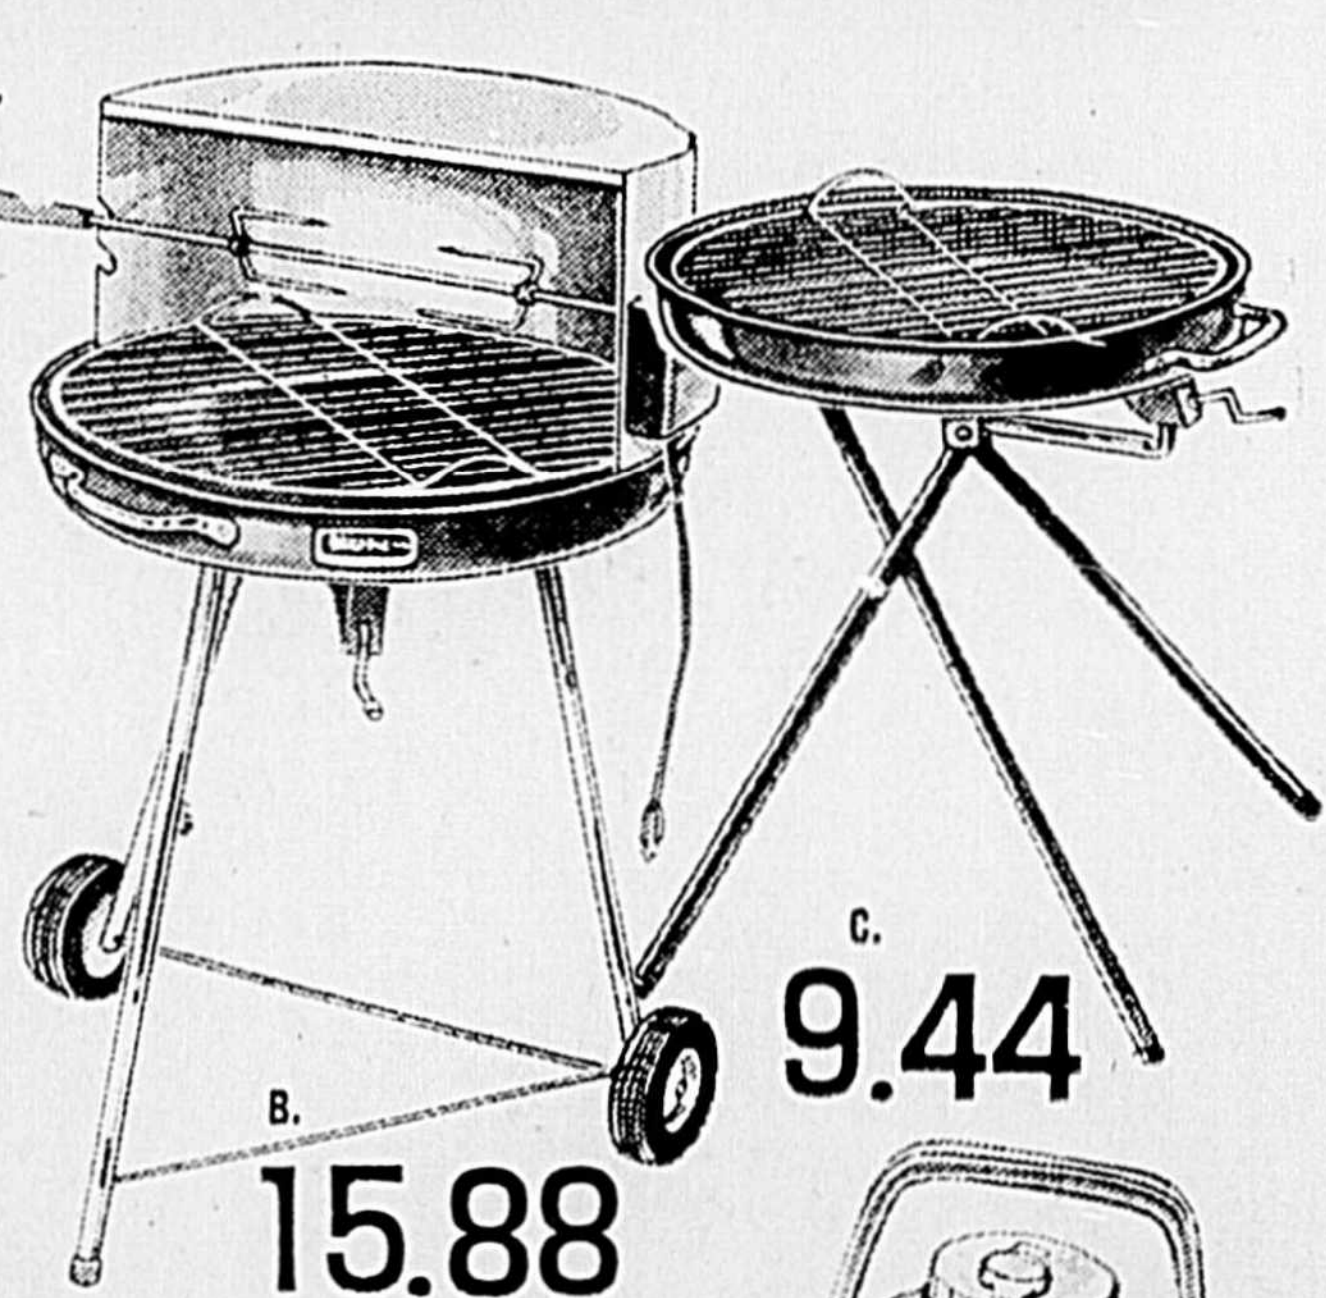

2⁴⁴

3⁹⁷

9⁹⁷

1 GALLON (U.S.) 1.33

1 GALLON (U.S.) 2⁴⁴

3-PC. BAR-B-Q TOOL SET - Chrome-plated steel with wooden handles. Consists of turner, fork and tongs.

5-PC. BAR-B-Q TOOL SET - Consists of turner, fork, tongs, skewer and spoon. Chrome-plated steel with wooden handles.

INSULATED JUGS - Leak-proof insulation keeps your drinks hot or cold. Sturdy handle, inside cup.