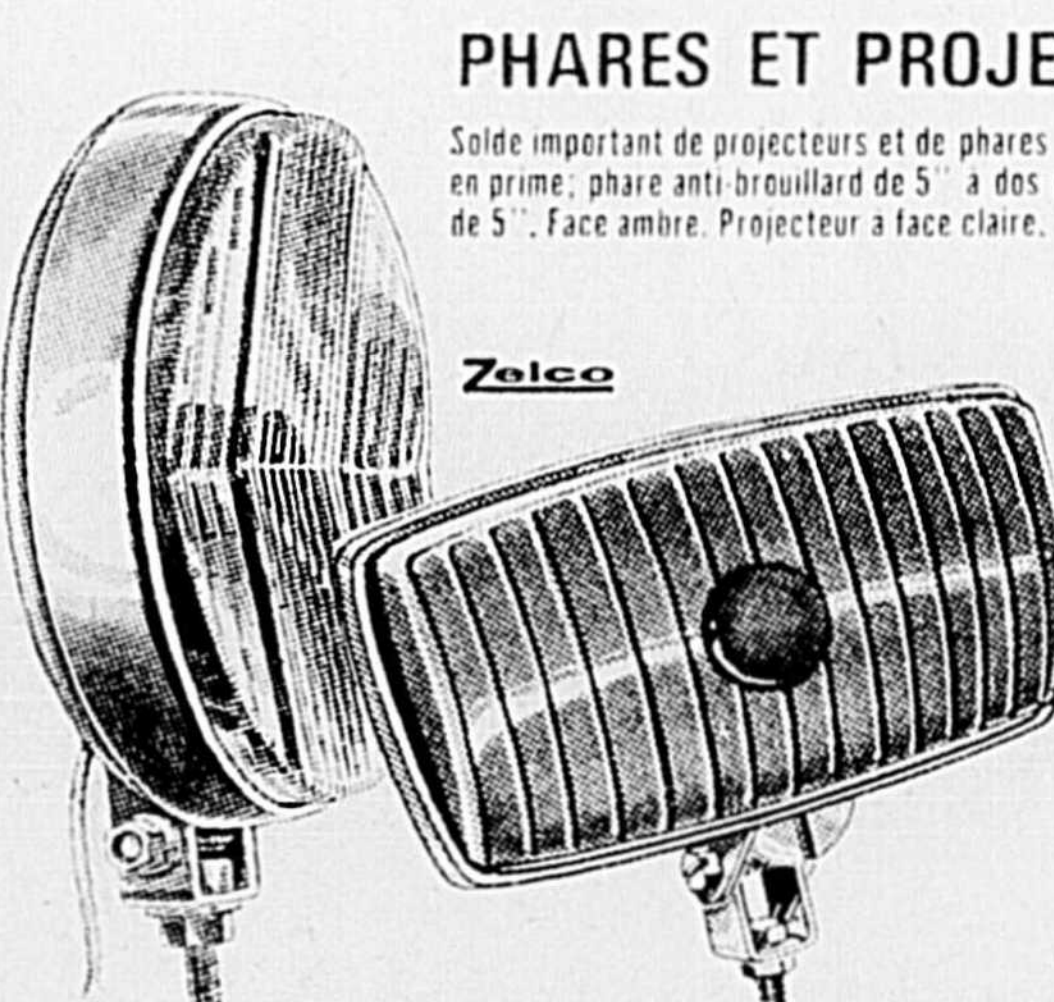

PHARES ET PROJECTEURS ANTI-BROUILLARD

Solde important de projecteurs et de phares anti-brouillard. Au choix: le "Zelec" avec housse en prime, phare anti-brouillard de 5" à dos de métal, projecteur ou phare ovales anti-brouillard de 5". Face ambré. Projecteur à face claire. **288** CH.-EA.

SPECIAL! FOG & SPOT LAMPS - Terrific clearance on our fog & spot lamps. Choice of 5" Zelec fog lamp with bonus cover, 5" metal back fog lamp, 5" spot lamp or oval fog lamp. Amber lenses; spot lamp with clear lens.

PHARE ANTI-BROUILLARD À L'HALOGENE - Notre marque "Zelec". Phare ambré anti-brouillard à l'halogène; face 5 1/2"; dos chrome, support, 12 volts.

HALOGEN FOG LAMP - Our own "Zelec" brand 5 1/2" amber halogen fog lamp with chrome back, bracket, 12 volt. **7⁷⁷** ENS. DE 2 SET OF 2

ENS. ANTI-BROUILLARD - 2 phares anti-brouillard ambrés de 5" diam. Avec 112 interrupteurs et notice de montage.

A. Zellers RÔTISSERIE-GRIL ROULANTE "SMOKER"

Rôtisserie électrique à porte rabattante en acier, munie d'une grande fenêtre. Planchette à découper sur le côté. Roues de luxe. Plateau amovible pour faciliter le nettoyage.

A. Zellers WAGON SMOKER GRILL WITH RÔTISSERIE **24⁸⁸**

Features swing-up steel door with large window, electric rotisserie, side cutting board, deluxe wheels, pull-out tray for easy cleaning.

B. BAR-B-Q 24" À HOTTE

Comprend broche, fourchettes, moteur et hotte. Facile à déplacer sur roues. Grill réglable par manivelle. **15⁸⁸**

C. BAR-B-Q PLIANT 24"

Repliable en quelques secondes pour le rangement. Tient facilement dans le coffre de l'auto. Cuve de 24" de diam., grill chrome. Hauteur réglable. **9⁴⁴**

C-24" FOLDING BAR-B-Q - Folds in seconds for easy storage. Fits neatly in car trunk. 24" dia. brazer with chrome grill, adjustable height. **9⁴⁴**