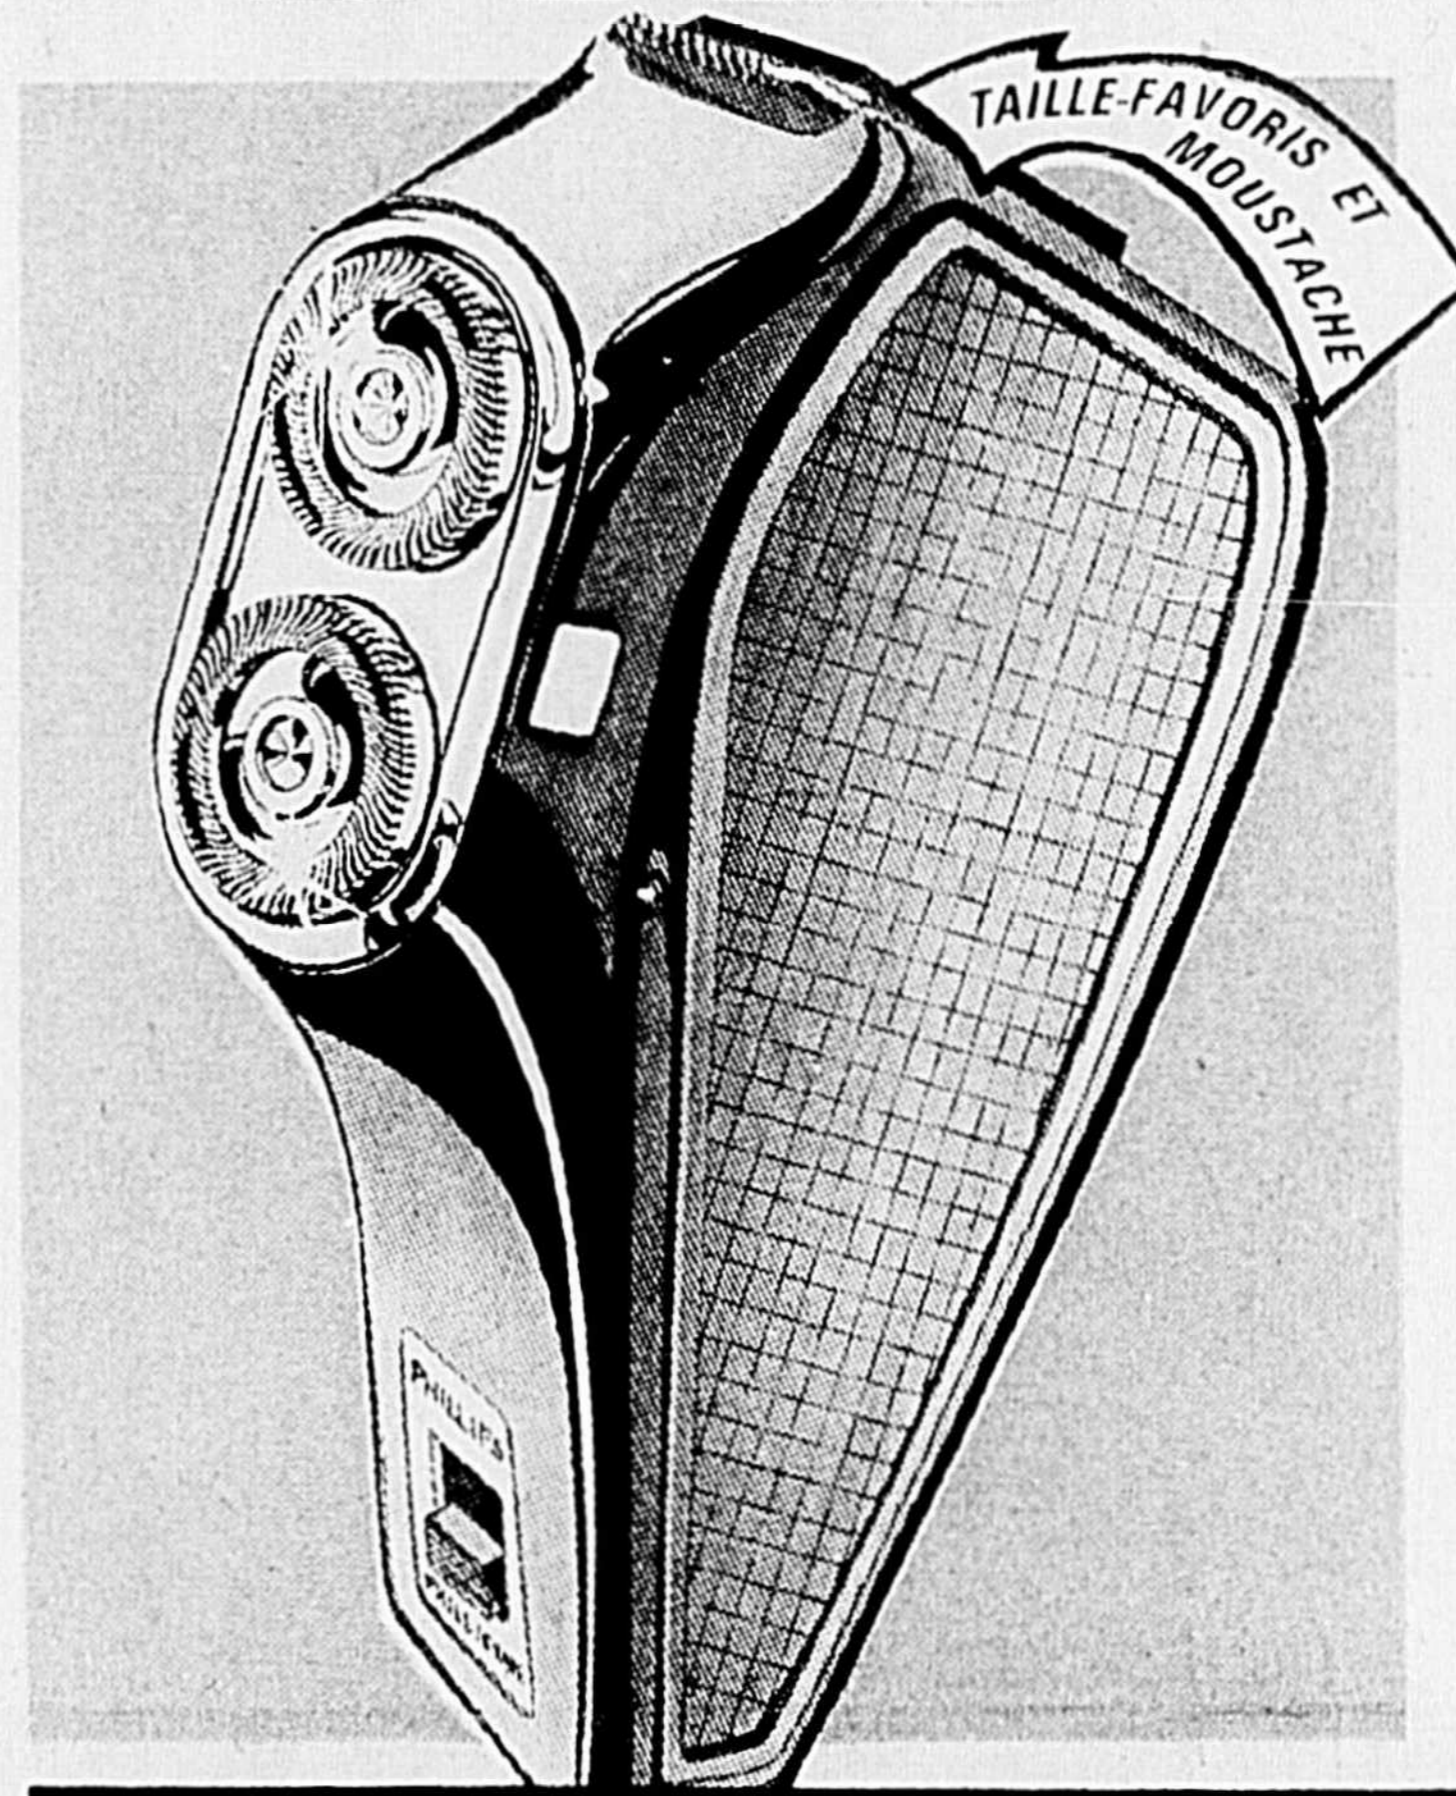

REMEMBER DAD

ON FATHER'S DAY SALE
SUNDAY, JUNE 17th

"PHILISHAVE"
CADEAU INDISPENSABLE!
TRÈS AU-DESSOUS DE
SON PRIX COURANT

VENTE - SALE

16.88

MODE DE CREDIT
DISPONIBLE!

A CREDIT PLAN
AVAILABLE

"PHILISHAVE"
THE GIFT OF GOOD
GROOMING, AT DOLLARS
OFF THE REG. VALUE!