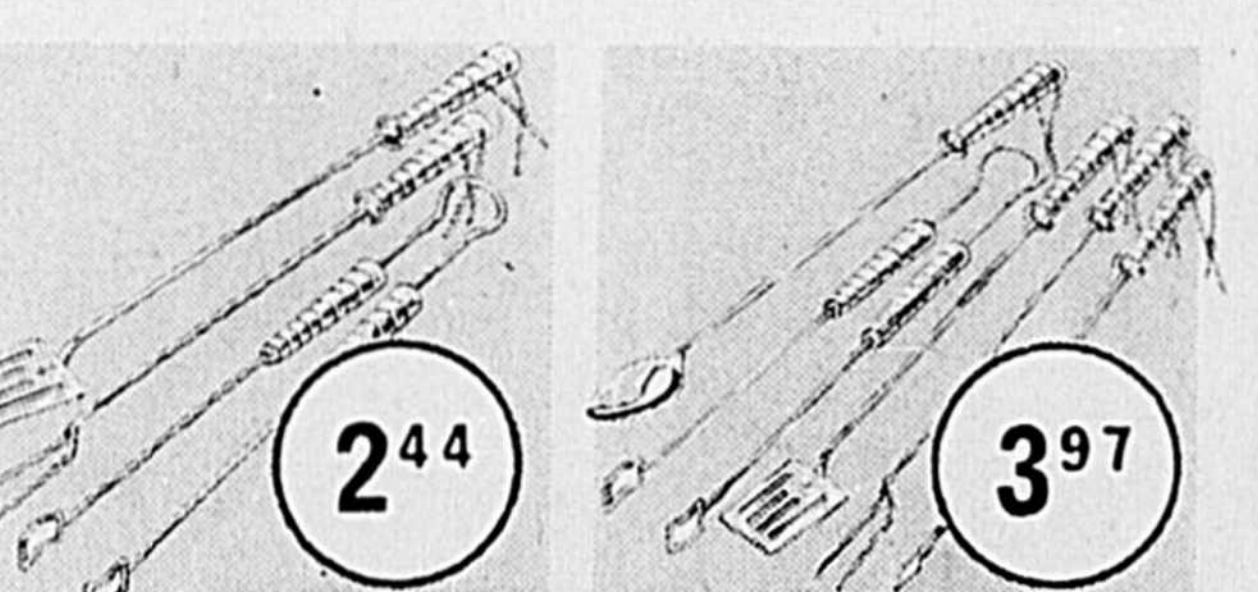

Pour être POPULAIRE

... Cadeaux au Papa bricoleur!

Be POPULAR

... With Gifts For Dad, The Handyman

2³⁸

MARTEAU DE CHARPENTIER - Manche d'acier tubulaire avec panne fendue arrondie usinée, 16 oz.

CLAW HAMMER - Tubular steel hammer has 16 oz. head with machine-curved claw.

3⁹⁶

SCIE À MAIN 26" 8 DENTS AU POUCE - "Disston", scie à main à dos droit avec lame robuste. Long. 26".

26" 8-PT. HANDSAW - "Disston" straight back style handsaw has sturdy blade, 26" long.

3⁶⁶

16-DRAWER CABINET - For tools, hardware... steel cabinet with 16 drawers. Plastic dividers, index.

4³⁸

5⁶⁶

RUBAN-MESURE 16 PI. - Se bloque à la longueur désirée, retour automatique. Lame d'acier de 1 1/2".

16 FT. LOCKING TAPE - Locks where wanted; rewinds automatically. 1 1/2" king size steel blade.

9⁶⁶

11 PIÈCES S.A.E. TROUSSE DE DOUILLES - Complète avec poignée à rechet et allonge. Coffre métal pour le transport.

18⁸⁸

JEU DE CLÉS THORSON - Ensemble 10 pièces de 3/8" à 15/16", clés mixtes rangées dans un étui en vinyle.

THORSON WRENCH SET - 10 pce. 3/8" to 15/16" combinations wrench set in reusable vinyl pouch.

20⁸⁸

JEU THORSON CLÉS À DOUILLE - Ensemble 20 pièces de clés mixtes de 1/4" à 3/8". Ensemble complet pour le mécanicien bricoleur.

25⁸⁸

OUTILLAGE 106 PIÈCES - Un nécessaire pour tous travaux de bricolage; les outils d'usage courant pour la maison.

106-PIECE TOOL SET - A tool for every job in this versatile home handyman's tool kit.

23⁸⁸

ETABLI - Etabli robuste tout métal avec porte-outils, surface de travail bois, tableau perforé. 2' x 4' x 2'10".

STÉRÉO 8 PISTES POUR AUTO

Stereo 8 pistes, avec contrôle du son à glissier, selecteur de canaux à poussoir, commandes séparées du volume et de la tonalité. Modèle compact.

PLAN DE CREDIT DISPONIBLE

8-TRACK CAR STEREO