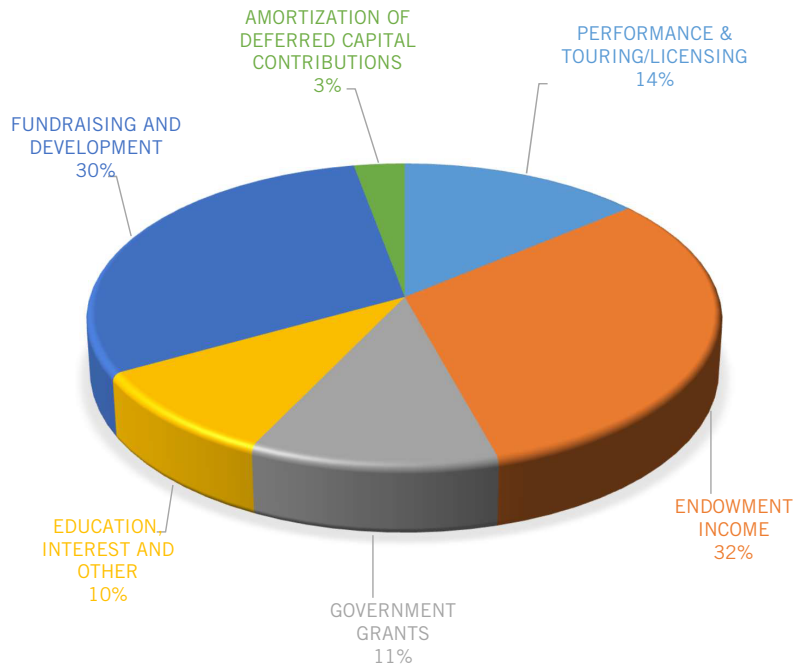

2022/2023 Financial Snapshot

REVENUES 2022-2023