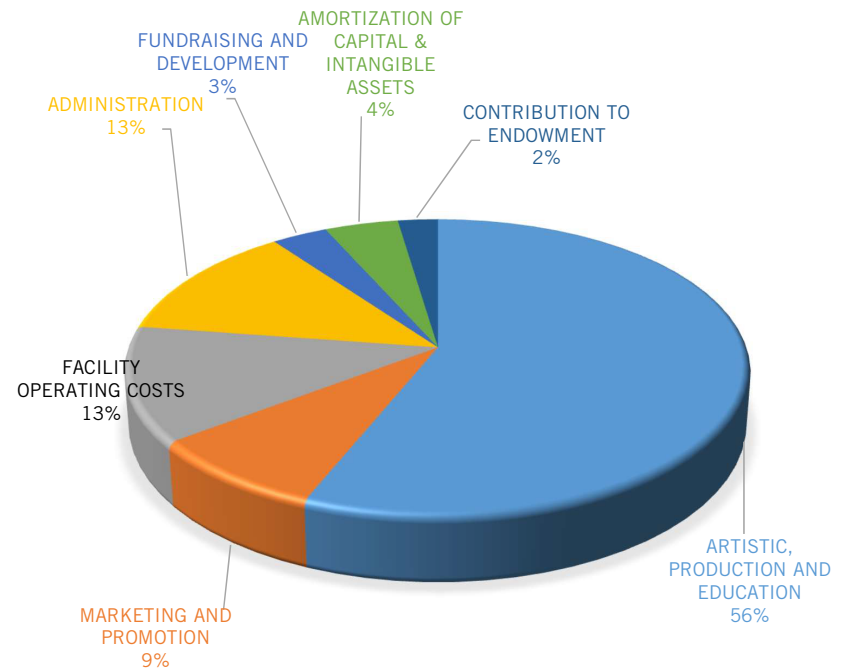

EXPENSES 2021-2022