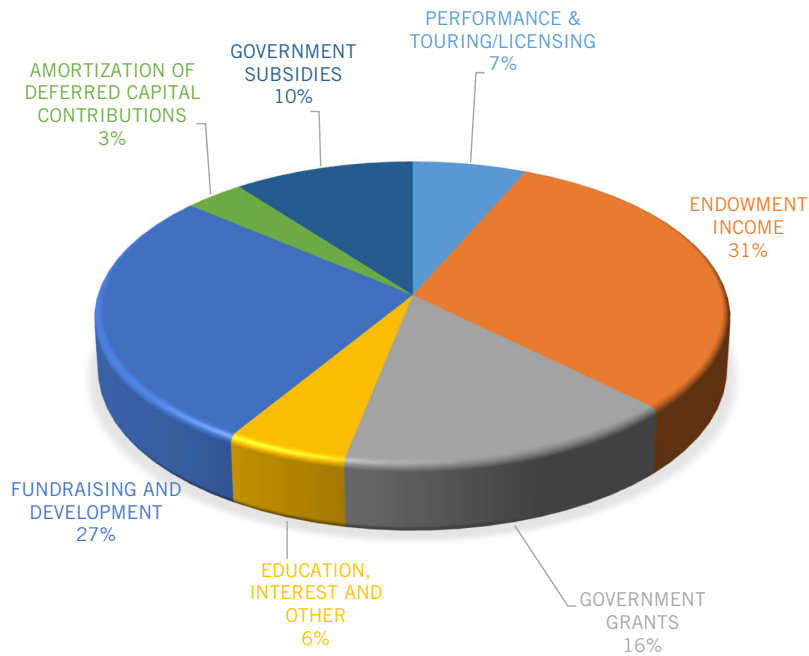

2021/2022 Financial Snapshot

REVENUES 2021-2022