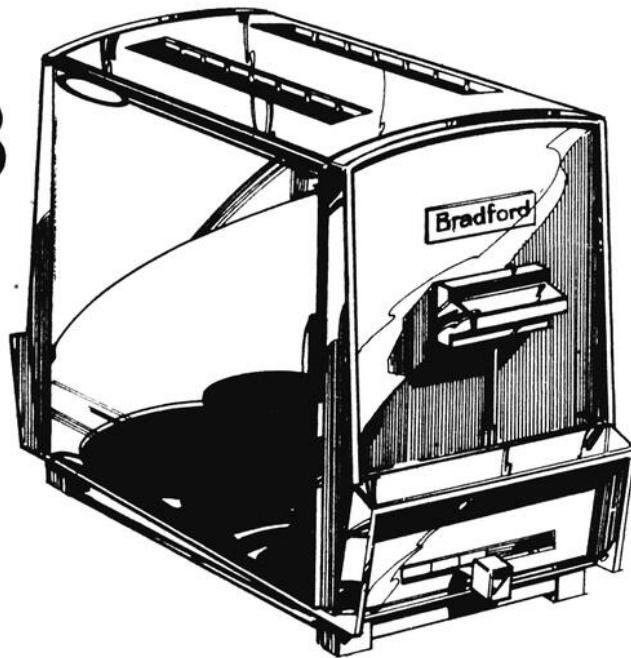

Épargnez sur ces accessoires de cuisine "Zellers"

17⁸⁸
ch.

Grille-pain

Bradford

Grille-pain à 2 tranches commandé par thermostat et pourvu d'un ramasse-miettes amovible. Extérieur chrome, or ou avocat.

16⁹⁷
ch.

Fer

Bradford

Fer à sec ou à vapeur réglable en fonction des tissus. Léger et maniable. Blanc ou or.