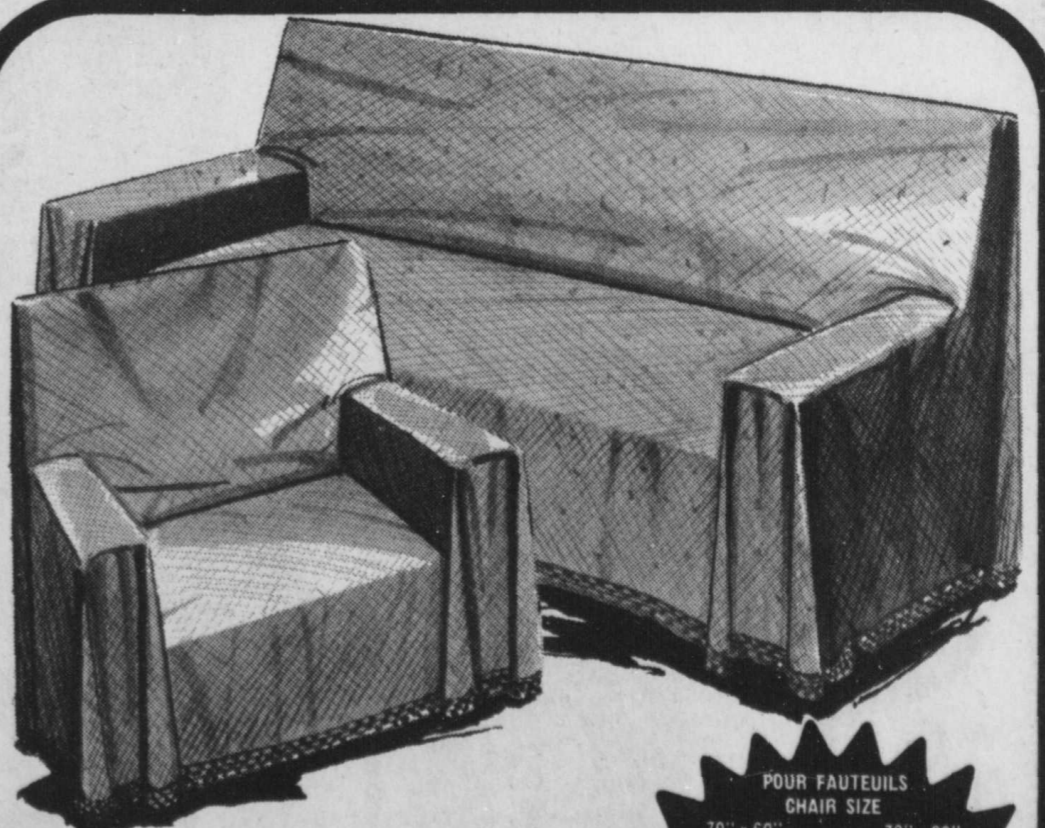

LES JETÉS LAMINÉS

"TREND" TWEEDY LAMINATED TROWS

Throws for furniture protection... now on sale! Attractive hand-washable tweed-texture fabric laminated to foam... won't slip or slide, always stays in place! 'Net' trim. Choose Melon, Green, Gold or Brown.

POUR FAUTEUILS CHAIR SIZE

4.97 **7.97**

POUR DIVANS CHESTERFIELD SIZE

9.97 **12.97**

TROIS FORMES DE CRÉDIT COMMODES, A VOTRE SERVICE CHEZ ZELLER!

THREE CREDIT PLANS AVAILABLE FOR YOUR CONVENIENCE AT ZELLER'S!

19

19

19