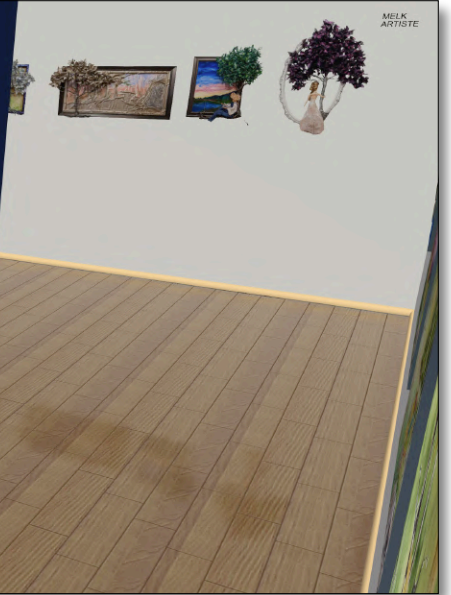

Muriel Cayet

MELK ARTISTE

Muriel Cayet