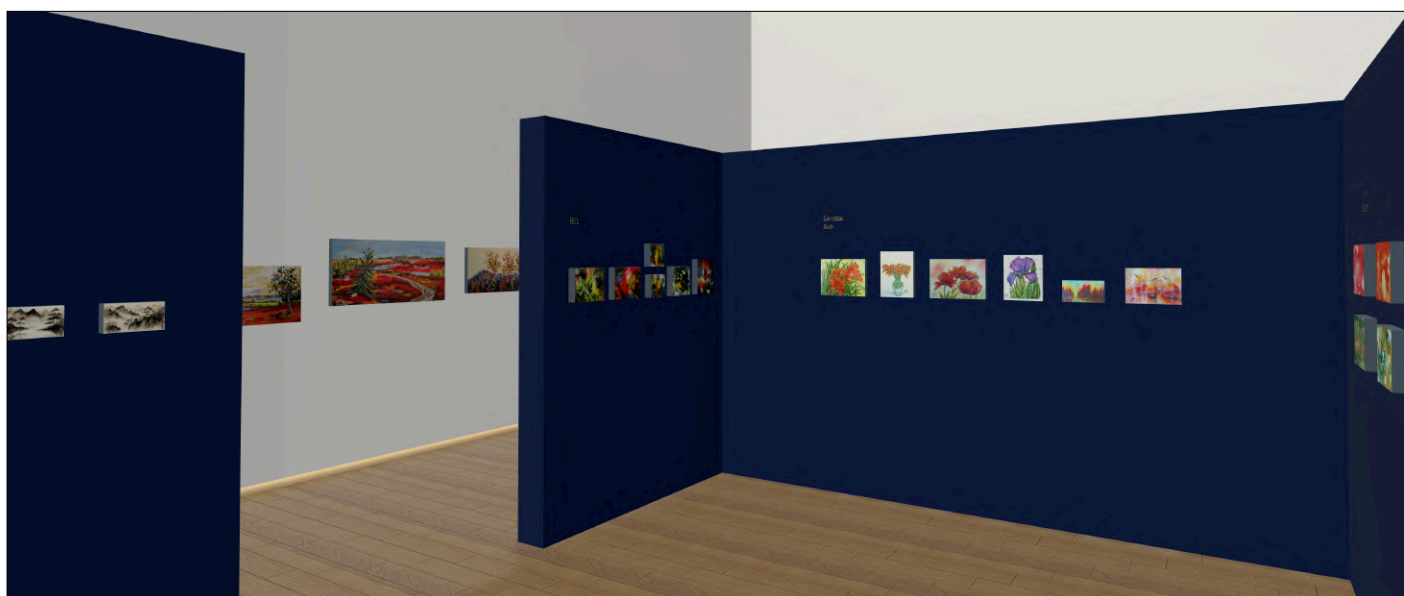

Ginette
Ash

BEL