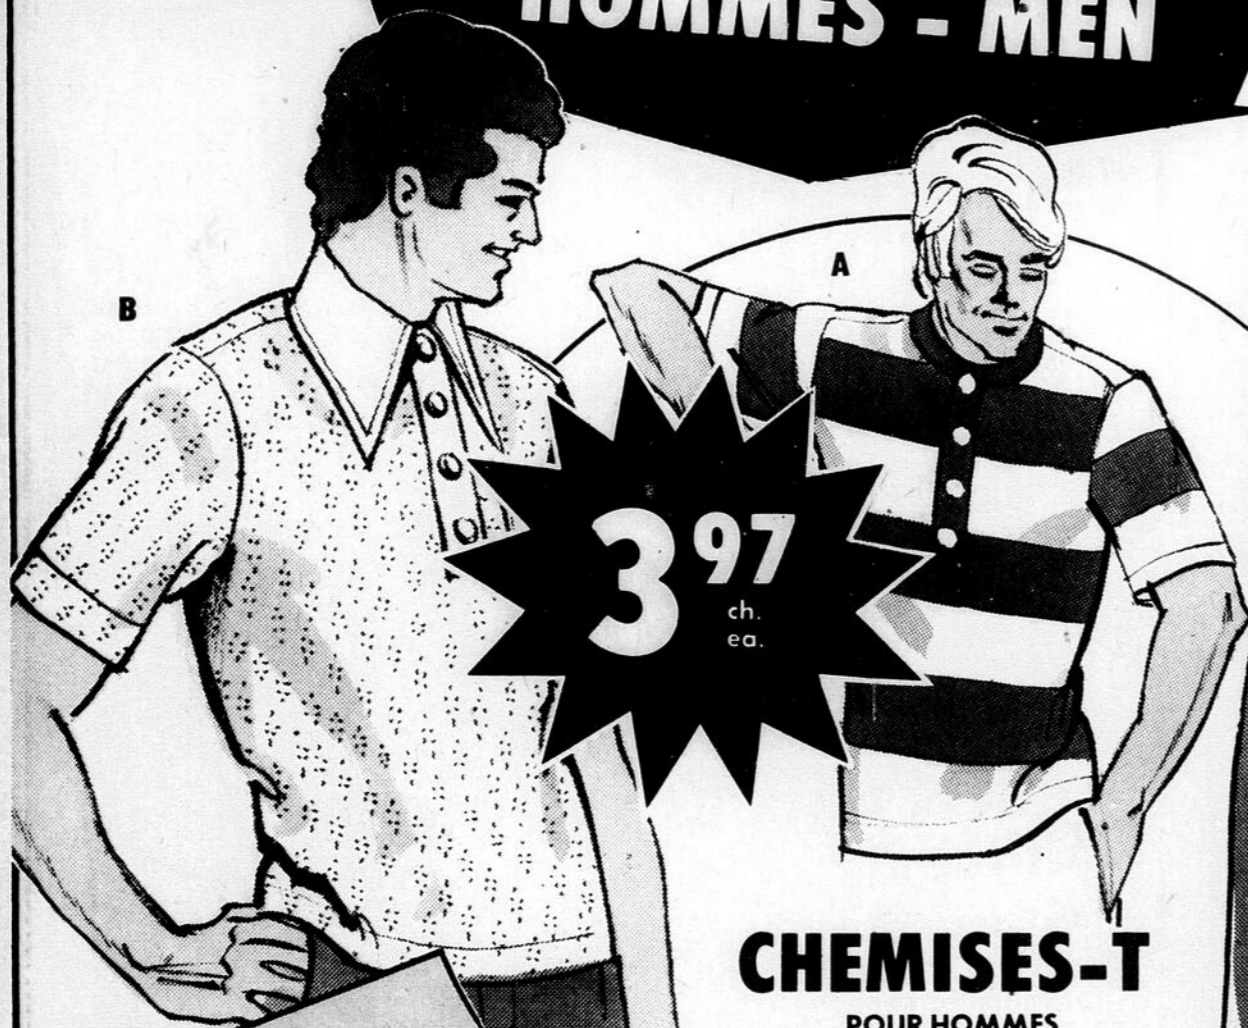

HOMMES - MEN

3.97
ch.
ea.

CHEMISES-T

POUR HOMMES

Polyester et coton aux couleurs variées. P-M-G.

a) Chemise rayée. b) Tricot filet.