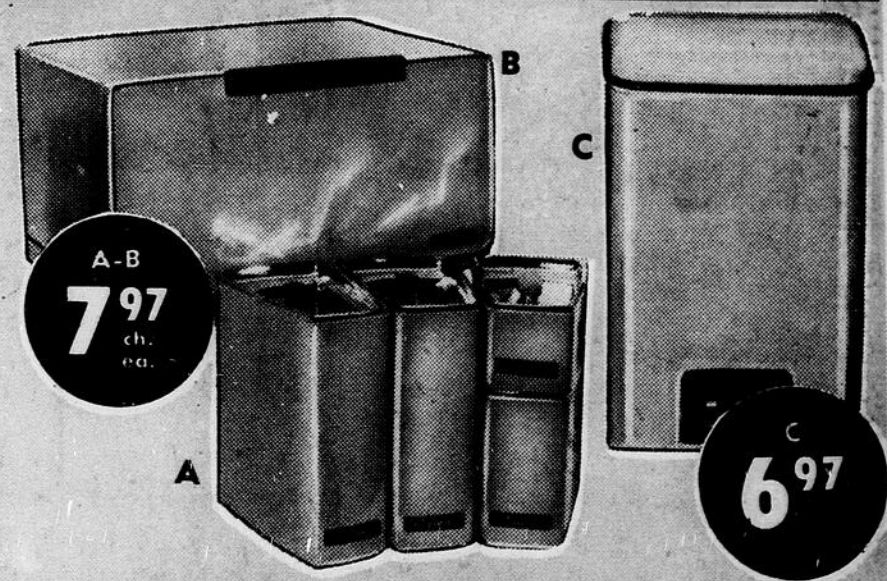

A-B
7⁹⁷
ch.
ea.

C
6⁹⁷

60 PLACE BOURGET SUD JOLIETTE

SATISFACTION GARANTIE OU ARGENT REMBOURSE

UTILISEZ NOTRE
PLAN DE
MISE-DE-COTE

CHARGEX