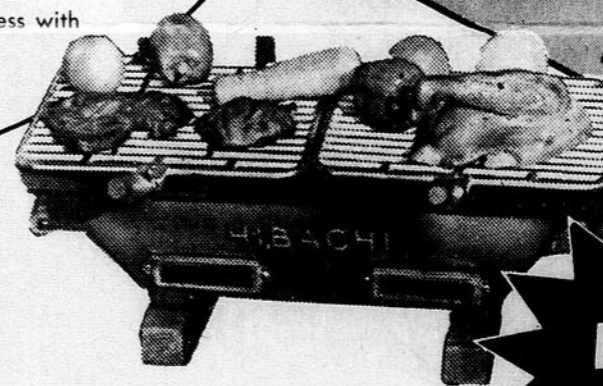

5.97

GRILL HIBACHI DOUBLE

Pour cuisiner en plein air. En fonte coulée, portes pour contrôler la chaleur. 10" x 17".

DOUBLE HIBACHI

For outdoor cooking. Heavy cast iron, doors to control heat. 10" x 17".