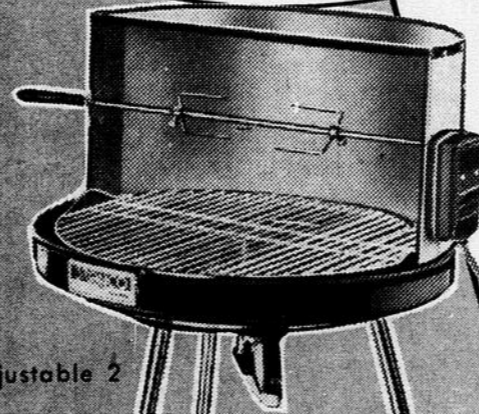

Deluxe radio complete with earphone and batteries.

**BAR-B-Q  
MOTORIZÉ  
DE 24"**

Avec tourne-branche ajustable 2 positions.

**24" MOTORIZED  
BRAZIER**

With 2-position adjustable spit.

**14.44**

**AIR MATTRESS**