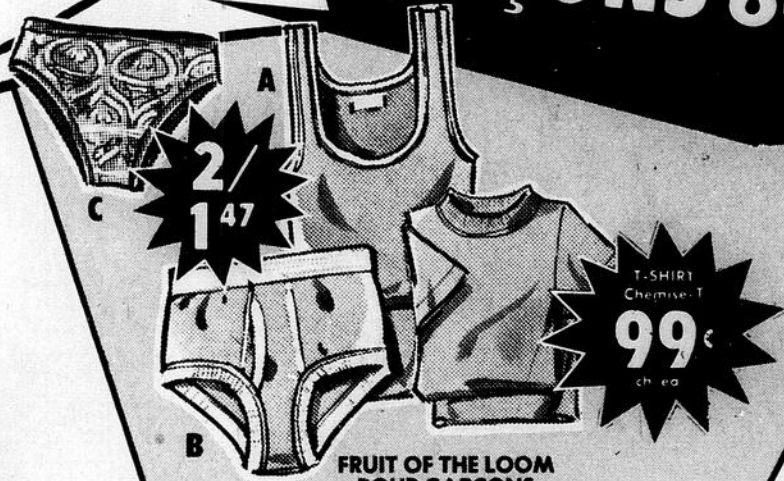

GARÇONS 8-16 BOYS

Chemise-T
157
T-Shirt

261 or
ch. ea
2/5⁰⁰

JEANS EN DENIM POUR GARÇONS

100% coton lavable à la machine. 2 poches, jambes évasées. Marine. 8-16.

BOYS' DENIM JEANS

Machine washable 100% cotton. 2 pockets, flared bottom. Navy 8-16.

BAS NYLON POUR GARÇONS

Couleurs et pointures variées. Unis ou de fantaisie.

2 pour
for
1⁰⁰

BOYS' STRETCH NYLON SOCKS

Assorted colours and sizes, plains or fancies.

179

CHEMISES-T EN NYLON EXTENSIBLE

Chemise rayée, encolure ronde. Glissière. Couleurs variées. P-M-G-TG.

STRETCH NYLON T-SHIRTS

Striped T-shirt with crew neck and zipper. Assorted colours. S-M-L-XL.

443

JEANS POUR GARÇONS

Dernier style avec revers, glissière. Denim marine. Tailles 8-16.

BOYS' BAGGY JEANS

Latest cuffed styling with zip fly. Navy denim in sizes 8-16.

2/147

99
ch. ea

FRUIT OF THE LOOM POUR GARÇONS SOUS VETEMENTS

- a) Camisole.
- b) Caleçons.
- c) Bikini 100% nylon.

BOYS' FRUIT OF THE LOOM UNDERWEAR

- a) Athletic shirt.
- b) Briefs.
- c) Bikini: 100% nylon.

A

257
ch. ea

CHEMISES-T POUR GARÇONS

- a) Chemise bicyclette. Marine, or.
- b) Chemise rayée, 8-16.
- c) Imprimé jacquard, glissière.
- d) Chemise unie, col contrastant.

BOYS' T-SHIRTS

- a) Bicycle shirt. Navy, gold.
- b) Striped shirt. 8-16.
- c) Jacquard shirt with zipper.
- d) Solid shirt with contrast collar.

99

CHEMISE-T IMPRIMÉE pour GARÇONS

100% coton, divers imprimés. Lavable à la machine. P-M-G-TG.

BOYS' PRINTED T-SHIRT

100% cotton in assorted animal prints. S.M.L.XL.

B

C

D