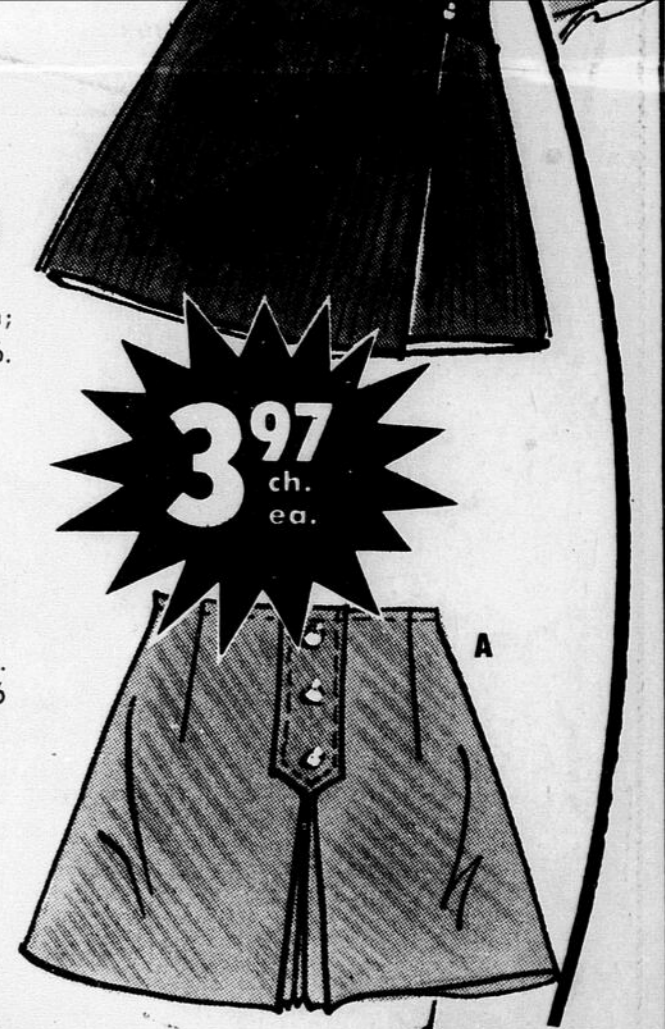

ch.
ea.

ROBES "HOT PANTS"

EN POLYESTER LAVABLE

Charmantes petites robes faciles à entretenir. Imprimées d'étoiles. Hot pants assortis, taille élastiquée, revers. Tailles 7-15.

- a) Col ailé blanc, sans manches. Rose, marine, bleu, jaune.
- b) Frisons aux emmanchures. Rose, bleu, jaune.

WASHABLE POLYESTER HOT PANT DRESSES

Charming little dresses are easy to care for. Smart star pattern Matching hot pants have elastic waist, cuffs. Sizes 7-15.

- a) White wing collar, sleeveless. Pink, navy, blue, maize.
- b) Smock style with ruffled cap sleeves. Pink, blue, yellow.

5⁹⁷
ch.
ea.

CHANDAILS POUR DAMES

- a) Corsage "ange" 100% orlon, garni de dentelle. Rose, bleu. P-M-G.
- b) Chemisier côtelé, col et poignets contrastants. P-M-G.

LADIES' SWEATERS

- a) 100% orlon angel top with lace trim. Blue, pink. S-M-L.
- b) Skinny rib shirt-sweater with contrast collar and cuffs. S-M-L.

VESTE "COMBATEUR"

POUR DAMES

Veste genre bicyclette en nylon ciré, glissière. Couleurs variées. P-M-G.

LADIES'

BATTLE JACKETS

Nylon ciré bicycle style jacket with shoulder zip. Assorted colours. S-M-L.

3⁹⁷

JEANS EN DENIM

POUR DAMES

Denim 100% coton avec glissière. 2 poches garnies de lacets. Marine. Tailles 10-18.

LADIES' DENIM JEANS

100% cotton denim jeans with zip front. Lace trimmed pockets. Navy in sizes 10-18.

3⁹⁷
ch.
ea.

3⁹⁷