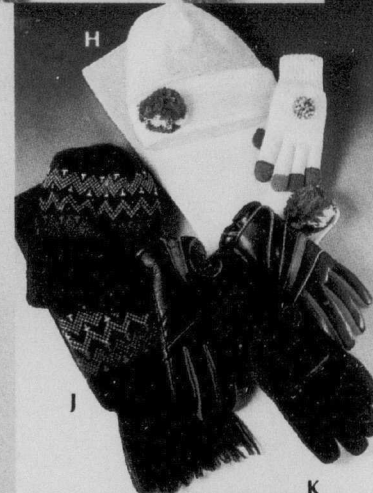

Chill-chasing values!

Nylon snowsuits for boys and girls.
Polyester fill.

Snowsuits for sizes 7 to 14.

- A. Boys'. Charcoal or navy. (227)
  - B. Girls'. Aqua or lt. purple. (080)
2. Each 59.99

Snowsuits for sizes 2 to 3X.

- C. Girls'. Mousse green or fuchsia. (092)
- D. Boys'. Royal blue or jade green. (075) Each 44.99

Snowsuits for sizes 4 to 6X.

- E. Boys'. Navy or silver. (075)
- F. Girls'. Violet or mousse green. (092) Each 49.99
- G. **Acrylic striped toques, mitts and scarves.** Girls' 2 to 3X in white, cream, pink or fuchsia combos. Girls' 4 to 6X in white, cream, violet or pink combos. (092) Boys' 2 to 3X in white, royal, red or jade combos. Boys' 4 to 6X in royal, red, yellow or grey combos. (075) Your choice of toque, mitts or scarf. Each 3.99

- H. **Girls' brushed acrylic toques, gloves and scarves to fit sizes 7 to 14.** Cream, white, lilac or fuchsia combos. (080) Toque or scarf. Each 4.99
  Gloves. Pair 3.99

- J. **Boys' acrylic striped toques and scarves for sizes 7 to 16.** Charcoal, navy, royal or red combos. (227) Each 3.99

- K. **Boys' ski gloves.** (227) Vinyl in M. (7 to 8), L. (10 to 12). Black, red, grey or navy. Pair 3.99
  Vinyl in M. (12 to 14), L. (14 to 16). Black, grey, navy. Pair 4.99
  Nylon in M. (12 to 14), L. (14 to 16). Black, charcoal, navy or royal. Pair 4.99

BONUS. With any children's outerwear purchase of 25.00 or more (excluding Budget), get a pair of 'Grip-a-Mitt' at no extra charge! One bonus offer per customer. Offer expires Nov. 4th, 1989.

L. and M. Leglovers by Carlaw

- L. Misses' pull-on boots with side gathers. Pink/white or navy. Sizes 11 to 4. (296) Pair 19.99
- M. Children's boots. Side closure. Pink/turquoise/white, black/red or black/blue. Sizes 5 to 10. (296) Pair 17.99
- N. **Lunars pull-on boots for boys.** Navy/green or black/red. Sizes 11 to 3. (296) Pair 19.99

G

J

K

M

N

A

B

F

E

C

D