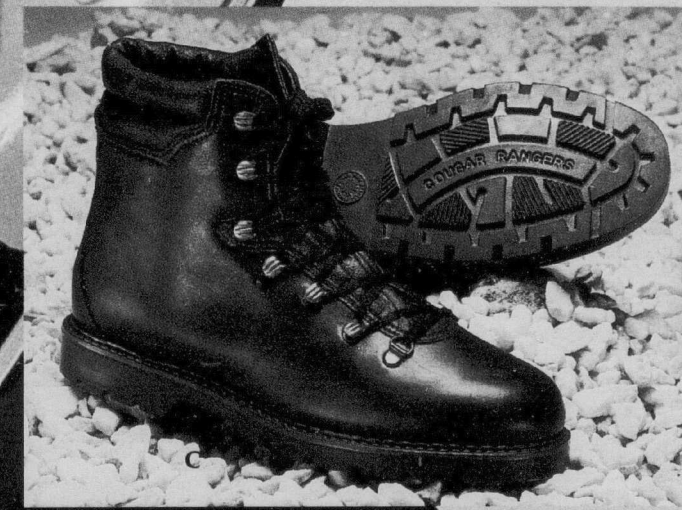

Save 25% on casual and dress socks

- D. McGregor Weekender casual socks. In a comfortable blend of cotton-and-Lycra (spandex). Fashionable choice of charcoal, black, grey mix, driftwood, white, forest green, navy or burgundy. One size fits 10 to 12. (201) Eaton reg. 5.00, 3 prs. for **10.98**
- Eaton dress socks. Wool-and-nylon. Black, mid-grey, charcoal, navy or brown. One size fits 10 to 12. (201) Eaton reg. Pair
- E. Ankle length ..... 5.50 ..... **4.09**
- F. Executive length ..... 6.50 ..... **4.79**
- G. Mid length ..... 6.00 ..... **4.49**