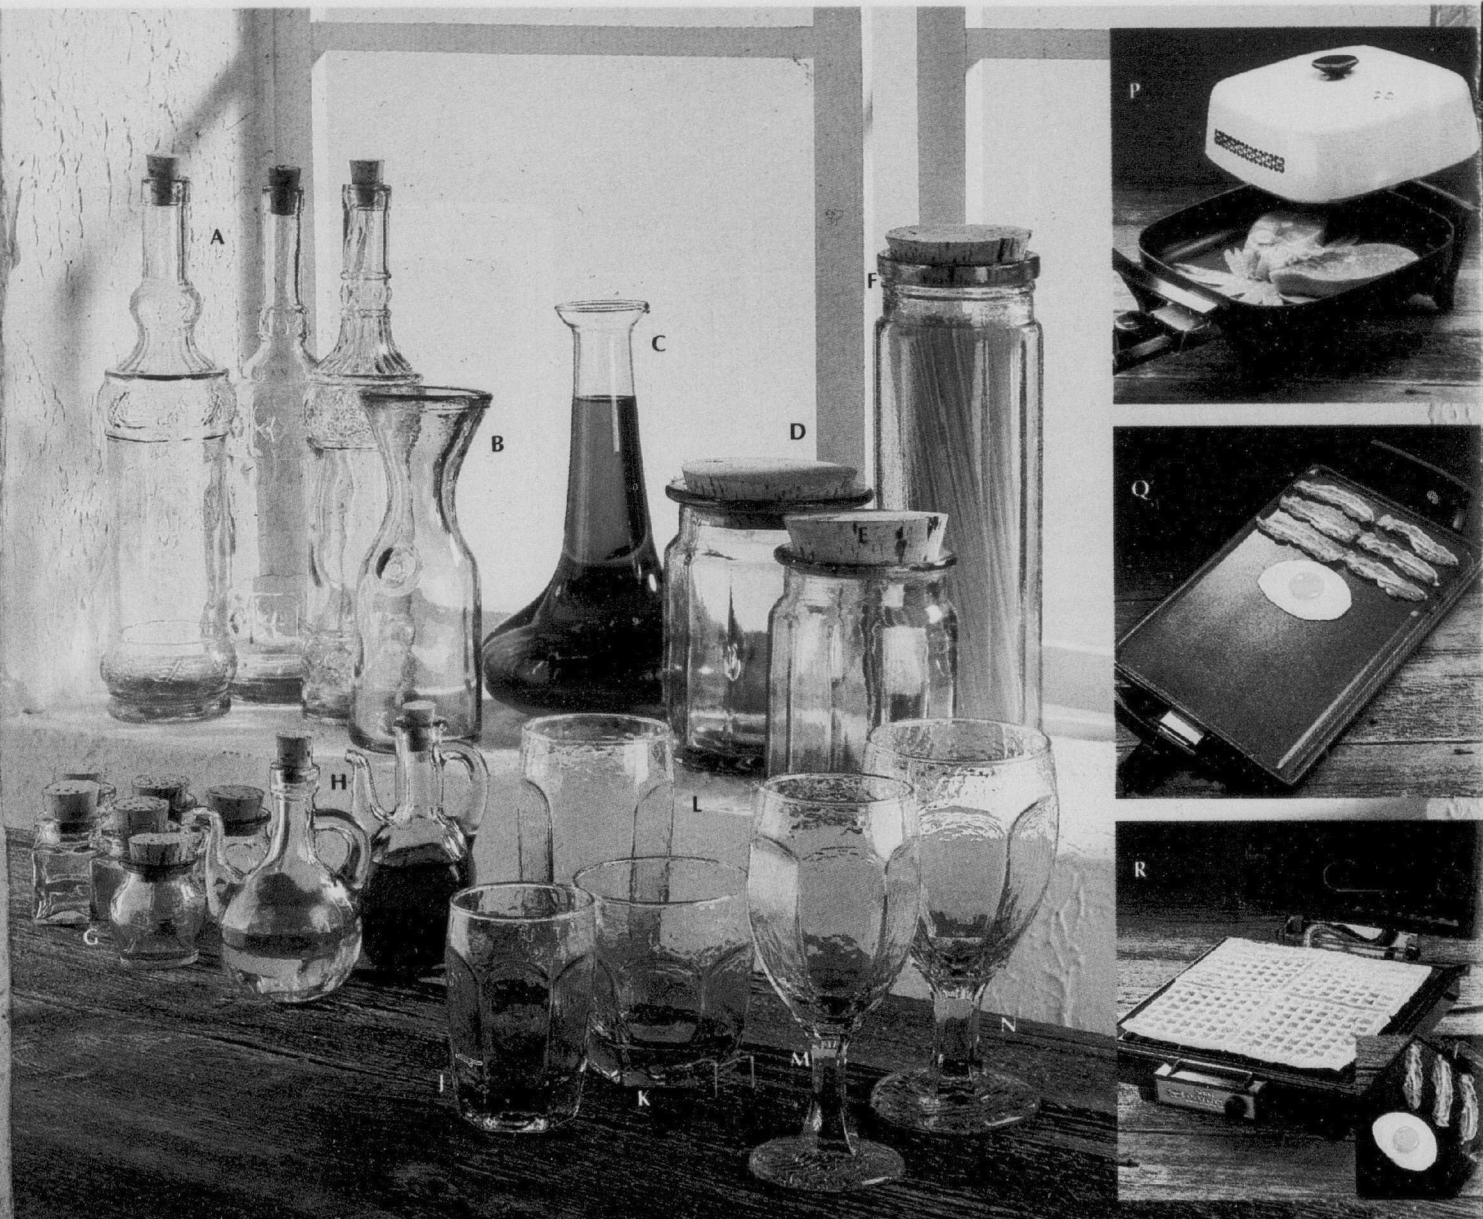

Special buys for special kitchens, like yours!

A. to H. Green glass jars, decorative and useful.

- A. Refrigerator bottles. Choice of 3 styles. (394) Each 4.97
- B. Small carafe. (392) Each 3.97
- C. Large carafe. (392) Each 9.97
- D. 1 L storage jar. (394) Each 7.97
- E. 700 mL storage jar. (394) Each 5.97
- F. Spaghetti jar. (394) Each 9.97
- G. Spice jar. (394) Each 2.47
- H. Oil/vinegar. (392) Each 4.97

J. to N. Spanish green glassware from Libbey St. Clair. (397)

- J. Juice. 4 in set 7.99
- K. Old fashioned. 4 in set 7.99
- L. Beverage. 4 in set 7.99
- M. Wine. Each 3.99
- N. Goblet. Each 3.99
- P. West Bend 11" non-stick electric skillet. (564) Each 39.88
- Q. West Bend non-stick electric griddle. (564) Each 57.88
- R. Dazey electric 'Short Order Chef' Waffle/sandwich maker/griddle. (564) Each 54.88
- S. Moulinex electric fruit/vegetable juice extractor. (564) Each 74.88
- T. Decosonic 'Juice Plus' electric juicer with citrus press. (564) Each 17.88
- U. West Bend electric egg-cooker/poacher. (564) Each 39.88