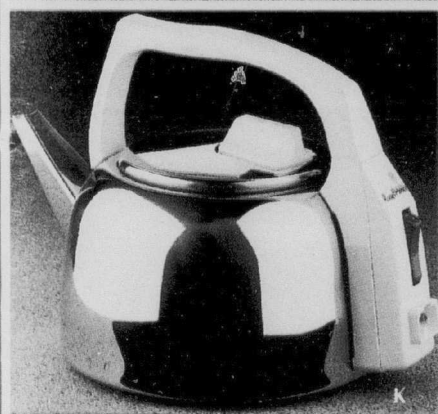

K. Russell Hobbs auto shut-off electric kettle. 1.7 L. (564) Each 59.88

L. Sanyo rechargeable can opener. (564) Each 29.88

M. Braun 2-speed food processor. Complete with all accessories shown. (564) Complete 124.88

Credit accepted
with Eaton
Account Card

Eaton serves up good value piping hot!

- A. **Black & Decker 8-cup electric coffee-maker with thermal carafe** that keeps coffee serving-hot for hours. (564) Each 84.88
- B. **Black & Decker 'Spacemaker Plus' electric can opener/knife sharpener.** Hands-free operation; automatic shut-off. (564) Each 39.88
- C. **SAVE 20%. Melitta 'Designer' 10-cup coffee-maker.** (392) Eaton reg. 21.98, Each 17.58
- D. **SAVE 25%. Copco 'Deco' whistling tea kettle from Danesco.** 2.6 L. White. (392) Eaton reg. 46.98, Each 35.23
- E. **SAVE 25%. Sadler 6-cup English ironstone teapot.** (392) Eaton reg. 22.98, Each 17.23
- F. **DeLonghi pump-action electric espresso/cappuccino maker.** 1.1 L tank. (Cups and steam jug not incl.) (564) Each 319.88
- G. **Salton compact electric espresso/cappuccino maker.** (564) Each 99.88