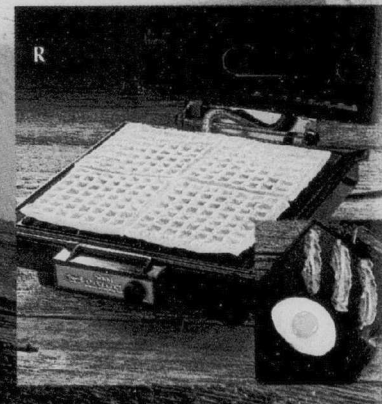

Special buys for special kitchens, like yours!

A. to H. Green glass jars, decorative and useful.

- A. Refrigerator bottles. Choice of 3 styles. (394) Each 4.97
- B. Small carafe. (392) Each 3.97
- C. Large carafe. (392) Each 9.97
- D. 1 L storage jar. (394) Each 7.97
- E. 700 mL storage jar. (394) Each 5.97
- F. Spaghetti jar. (394) Each 9.97
- G. Spice jar. (394) Each 2.47
- H. Oil/vinegar. (392) Each 4.97

J. to N. Spanish green glassware from Libbey St. Clair. (397)

- J. Juice. 4 in set 7.99
- K. Old fashioned. 4 in set 7.99
- L. Beverage. 4 in set 7.99
- M. Wine. Each 3.99
- N. Goblet. Each 3.99
- P. West Bend 11" non-stick electric skillet. (564) Each 39.88
- Q. West Bend non-stick electric griddle. (564) Each 57.88
- R. Dazey electric 'Short Order Chef' Waffle/sandwich maker/griddle. (564) Each 54.88
- S. Moulinex electric fruit/vegetable juice extractor. (564) Each 74.88
- T. Decosonic 'Juice Plus' electric juicer with citrus press. (564) Each 17.88
- U. West Bend electric egg-cooker/poacher. (564) Each 39.88