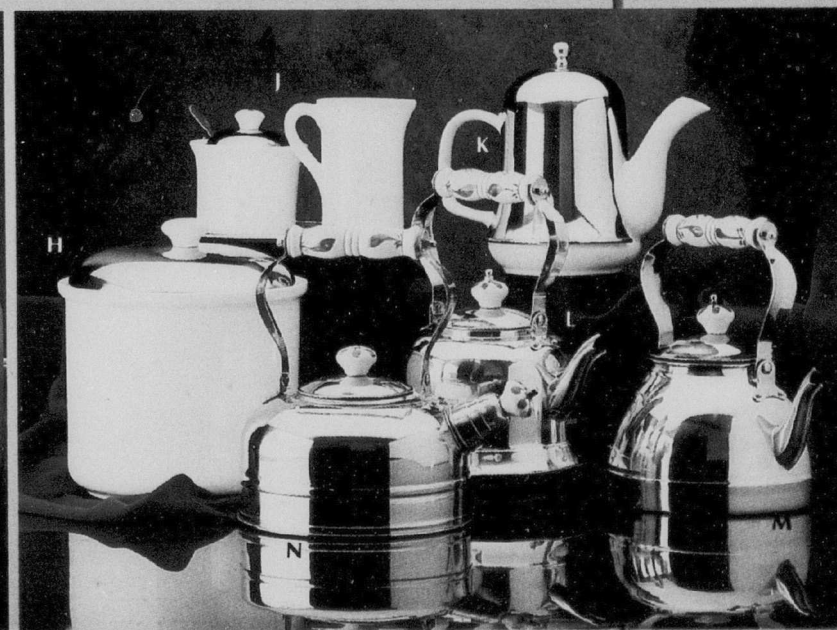

Credit accepted
with Eaton
Account Card

Eaton serves up good value piping hot!

- A. **Black & Decker 8-cup electric coffee-maker with thermal carafe** that keeps coffee serving-hot for hours. (564) Each 84.88
- B. **Black & Decker 'Spacemaker Plus' electric can opener/knife sharpener.** Hands-free operation; automatic shut-off. (564) Each 39.88
- C. **SAVE 20%. Melitta 'Designer' 10-cup coffee-maker.** (392) Eaton reg. 21.98, Each 17.58
- D. **SAVE 25%. Copco 'Deco' whistling tea kettle from Danesco.** 2.6 L. White. (392) Eaton reg. 46.98, Each 35.23
- E. **SAVE 25%. Sadler 6-cup English ironstone teapot.** (392) Eaton reg. 22.98, Each 17.23
- F. **DeLonghi pump-action electric espresso/cappuccino maker.** 1.1 L tank. (Cups and steam jug not incl.) (564) Each 319.88
- G. **Salton compact electric espresso/cappuccino maker.** (564) Each 99.88

Credit accepted
with Eaton
Account Card

Great for party-time or any time!

- A. Sanyo electric toaster/oven snack maker. (564) Each 89.88
- B. Windmere 'Wide Slot' cool-touch electronic toaster. Toasts one side while warming the entire muffin! (564) Each 44.88
- C. Moulinex 10-cup electric coffee-maker. Two-step filter system. (564) Each 43.88
- D. Moulinex electric coffee/spice mill. 85 g bowl. (564) Each 29.88
- E. Melitta 'Elan' 10-cup electric coffee-maker. With 90-minute automatic shut-off. (564) Each 69.88
- F. Rival electric hot pot. Boils up to 32 ounces of water; keeps it hot for hours. (564) Each 21.88
- G. Proctor-Silex 1 L electric whistling kettle. (564) Each 24.88
- H. to K. Copper/ceramic ware. Specially priced! (392)
- H. Cookie jar. Each 22.99
- J. Cream and sugar. Set 21.99
- K. Teapot. Each 25.99
- L, M and N: 2.28 L copper whistling tea kettles with lacquered finish. Your choice of 3 styles. (392) Each 25.99
- P. Salton 23K gold permanent coffee filter. (564) Each 24.88