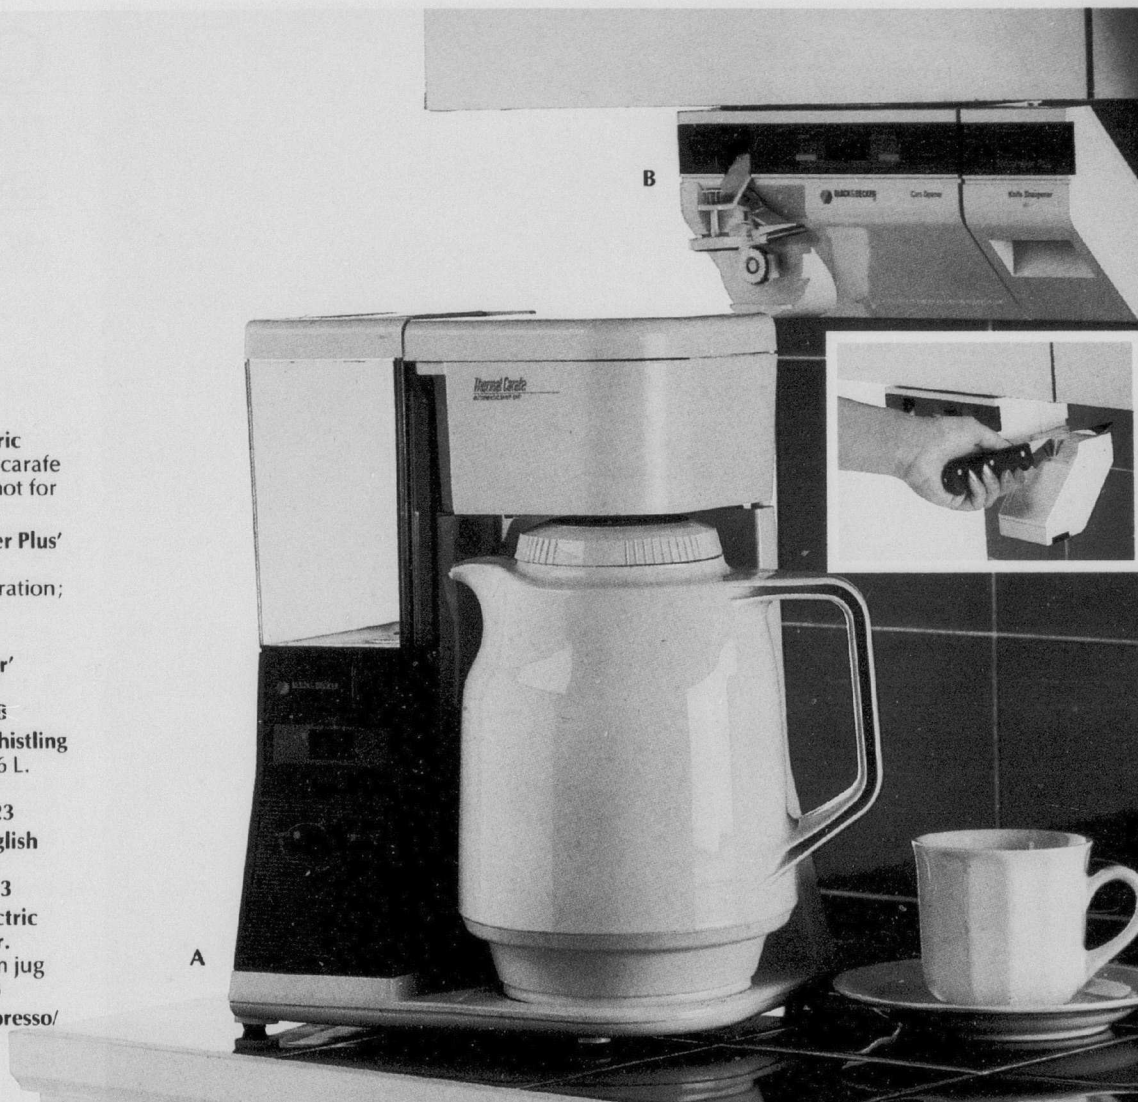

Credit accepted
with Eaton
Account Card

Eaton serves up good value piping hot!

- A. **Black & Decker 8-cup electric coffee-maker with thermal carafe** that keeps coffee serving-hot for hours. (564) Each 84.88
- B. **Black & Decker 'Spacemaker Plus' electric can opener/knife sharpener.** Hands-free operation; automatic shut-off. (564) Each 39.88
- C. **SAVE 20%. Melitta 'Designer' 10-cup coffee-maker.** (392) Eaton reg. 21.98, Each 17.58
- D. **SAVE 25%. Copco 'Deco' whistling tea kettle from Danesco.** 2.6 L. White. (392) Eaton reg. 46.98, Each 35.23
- E. **SAVE 25%. Sadler 6-cup English ironstone teapot.** (392) Eaton reg. 22.98, Each 17.23
- F. **DeLonghi pump-action electric espresso/cappuccino maker.** 1.1 L tank. (Cups and steam jug not incl.) (564) Each 319.88
- G. **Salton compact electric espresso/cappuccino maker.** (564) Each 99.88