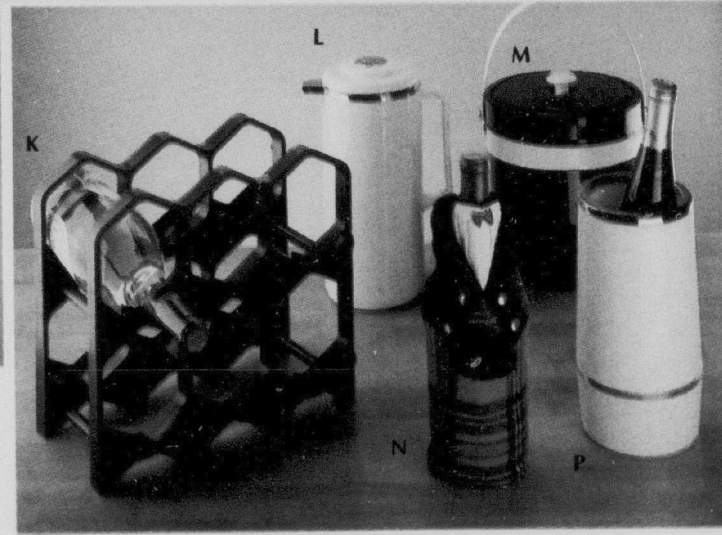

**DISCOVER
FALL VALUES**
A22

**Specially priced
'Elegance
silverplate from
Leeber. At Eaton!**

- | | |
|-------------------------------|-------|
| (127) | Each |
| A. Octagonal plate | 14.99 |
| B. Swan centre-piece | 29.99 |
| C. Classic 4-pce. coffee set | 99.99 |
| D. Classic 3-pce. dessert set | 39.99 |
| E. Espresso cups (pr.) | 19.99 |
| F. Coasters (set of 6) | 9.99 |

**Eaton has
sparkling
serving ideas.
Great gifts!**

- G. 'Bohemia' Cross and Olive 24% lead crystal specialties made in Czechoslovakia, now at special Eaton prices. Choose from bowls, decanters, trays, vases, salt/pepper and cream/sugar sets. Personal Shopping Only. Each 6.99 to 52.99
 - H. 'Paris Gold' glassware gift-boxed in sets of 4. Choose wine, flute, goblet or liqueur. Set of 4. (372) Set 9.99
 - J. 'Galaxy' glassware specially priced. Choose hi-ball or old-fashioned glasses. Set of 4. (372) Set 9.99
- Sophisticated barware in black or white. (373)
- K. Wine rack kit in black 12.99
 - L. Vacuum pitcher; white or black 18.99
 - M. Ice bucket; black with white stripe. 24.99
 - N. Kilt wine tux. 19.99
 - P. Wine cooler; white or black 14.99