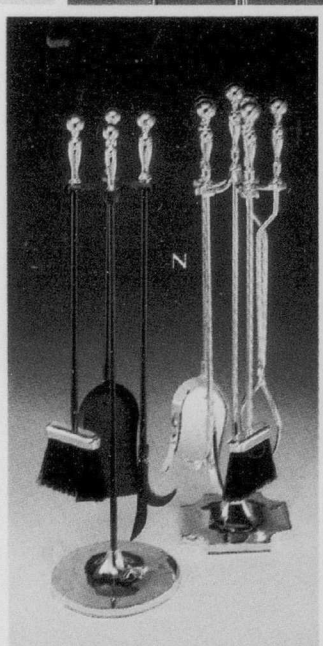

W. x L.	Eaton reg.	Pair
96" x 45"	47.99	38.39
96" x 63"	56.99	45.59
186" x 63"	99.99	79.99
186" x 81"	114.99	91.99

1. **E1. (Not shown.) Panels.** (453)

W. x L.	Eaton reg.	Each
84" x 45"	35.99	28.79
84" x 63"	41.99	33.59
84" x 81"	47.99	38.39

3. **E2. (Not shown.) Balloon shade.**
   60" x 63". Eaton reg. 54.99, Each 43.99

1. **F. Traditional valance.** 30" x 30". (453) Eaton reg. 64.99, Each 51.99
2. **G. Tuck valance.** 30" x 15". (453) Eaton reg. 34.99, Each 27.99
3. **H. Blouson valance.** 60" x 15". (453) Eaton reg. 19.99, Each 15.99
4. **H1. (Not shown.) Scalloped valance.** 60" x 15". (453) Eaton reg. 19.99, Each 15.99
5. **J. Swag.** 60" x 36". (453) Eaton reg. 17.99, Pair 14.39

FIRESIDE ACCESSORIES

1. **K. 3-fold screen.** (493) Each 45.00
2. **L. 4-fold screen.** (493) Each 55.00
3. **M. 21" wood baskets.** Choose antiqued brass or polished brass finish. (493) Each 32.00
4. **M1. (Not shown.)** Black and brass finish basket. Each 29.00
5. **N. 4-pce. brass-plated tool sets:** poker, brush, shovel, stand. (493) Ball-handle brass or antiqued brass. Set 69.00
   Ball-handle brass black. Set 49.00
6. **5-pce. tool sets:** poker, tongs, brush, shovel and stand. (493)

Style	Set
P. Shell-handle black/brass	69.00
Q. Ball-handle brass/black	69.00
R. Antiqued brass	99.00
S. Ball-handle brass	99.00
T. Fan-handle brass	99.00