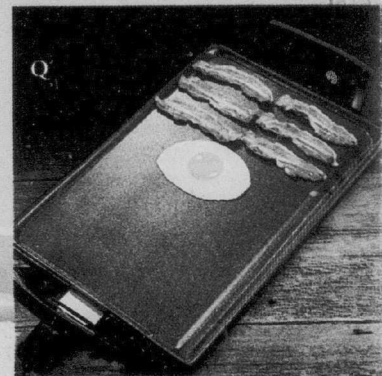

Special buys for special kitchens, like yours!

A. to H. Green glass jars, decorative and useful.

- A. Refrigerator bottles. Choice of 3 styles. (394) Each 4.97
- B. Small carafe. (392) Each 3.97
- C. Large carafe. (392) Each 9.97
- D. 1 L storage jar. (394) Each 7.97
- E. 700 mL storage jar. (394) Each 5.97
- F. Spaghetti jar. (394) Each 9.97
- G. Spice jar. (394) Each 2.47
- H. Oil/vinegar. (392) Each 4.97

J. to N. Spanish green glassware from Libbey St. Clair. (397)

- J. Juice. 4 in set 7.99
- K. Old fashioned. 4 in set 7.99
- L. Beverage. 4 in set 7.99
- M. Wine. Each 3.99
- N. Goblet. Each 3.99
- P. West Bend 11" non-stick electric skillet. (564) Each 39.88
- Q. West Bend non-stick electric griddle. (564) Each 57.88
- R. Dazey electric 'Short Order Chef' Waffle/sandwich maker/griddle. (564) Each 54.88
- S. Moulinex electric fruit/vegetable juice extractor. (564) Each 74.88
- T. Decosonic 'Juice Plus' electric juicer with citrus press. (564) Each 17.88
- U. West Bend electric egg-cooker/poacher. (564) Each 39.88