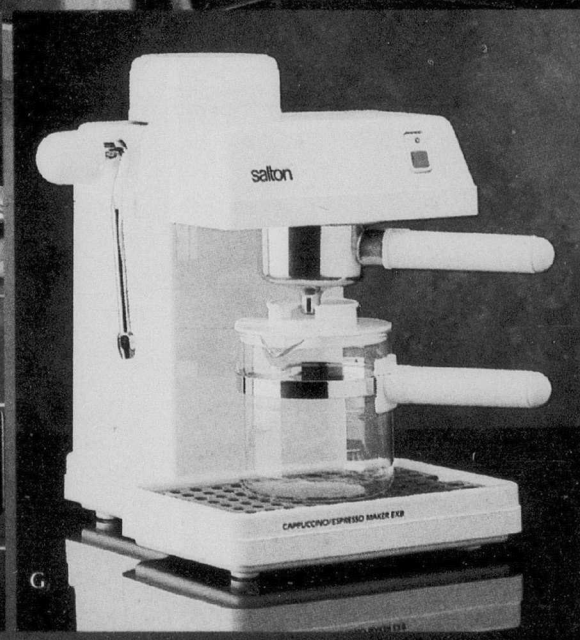

Credit accepted
with Eaton
Account Card