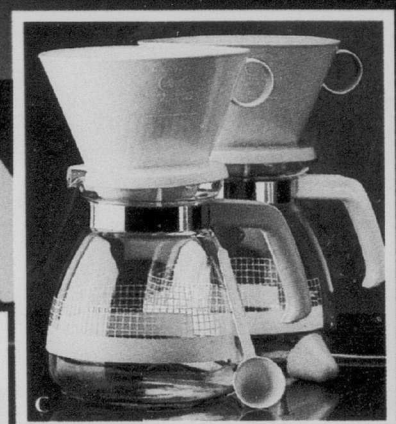

N. SAVE 25%. 'Peach Floral' Corningware with lids. Sizes from 1.5 L to 5 L. (391)
 Eaton reg. 28.98 to 54.98,
 Each 21.73 to 41.23

60-minute timers. (394)

P. Long ring timer. Each 9.99

Q. Counter timer. Each 12.99

Credit accepted
with Eaton
Account Card

Eaton serves up good value piping hot!

- A. **Black & Decker 8-cup electric coffee-maker with thermal carafe** that keeps coffee serving-hot for hours. (564) Each 84.88
- B. **Black & Decker 'Spacemaker Plus' electric can opener/knife sharpener.** Hands-free operation; automatic shut-off. (564) Each 39.88
- C. **SAVE 20%. Melitta 'Designer' 10-cup coffee-maker.** (392) Eaton reg. 21.98, Each 17.58
- D. **SAVE 25%. Copco 'Deco' whistling tea kettle from Danesco.** 2.6 L. White. (392) Eaton reg. 46.98, Each 35.23
- E. **SAVE 25%. Sadler 6-cup English ironstone teapot.** (392) Eaton reg. 22.98, Each 17.23
- F. **DeLonghi pump-action electric espresso/cappuccino maker.** 1.1 L tank. (Cups and steam jug not incl.) (564) Each 319.88
- G. **Salton compact electric espresso/cappuccino maker.** (564) Each 99.88