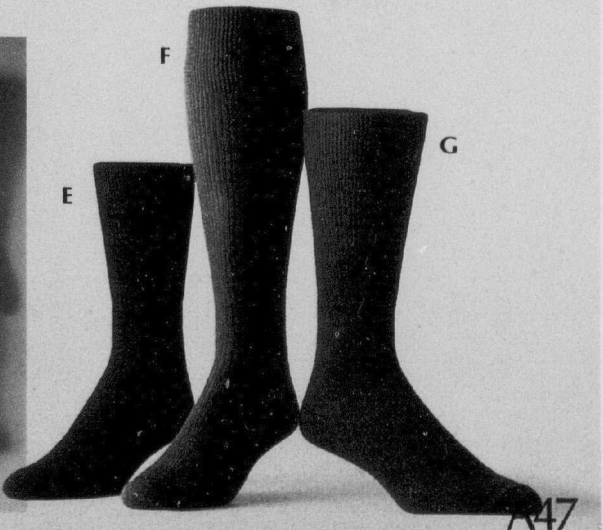

for him

Comfortably priced!

- A. Down Under leather casuals, outstanding value at Eaton! Leather upper; foam sole. Brown or black. Full and half sizes 7 to 11 and 12, M width; 7 to 11, W width. (267) Pair **29⁹⁹**
 - B.  New Eaton 'north country' casuals. A comfortable walking shoe with true moccasin construction. Leather upper; crepe sole. Brown or black. Full and half sizes 7 to 11 and 12. (267) Pair **49⁹⁹**
 - C. Cougar Ranger Hikers. Leather upper and comfortably padded collar. Black or oak leather, or tan suede. Full and half sizes 7 to 11 and 12. (271) Pair **49⁹⁹**
- Not all sizes available in all stores.

Save 25% on casual and dress socks

- D.  McGregor Weekender casual socks. In a comfortable blend of cotton-and-Lycra (spandex). Fashionable choice of charcoal, black, grey mix, driftwood, white, forest green, navy or burgundy. One size fits 10 to 12. (201) Eaton reg. 5.00, 3 prs. for **10.98**
-  Eaton dress socks. Wool-and-nylon. Black, mid-grey, charcoal, navy or brown. One size fits 10 to 12. (201) Eaton reg. Pair
- E. Ankle length 5.50 **4.09**
- F. Executive length 6.50 **4.79**
- G. Mid length 6.00 **4.49**