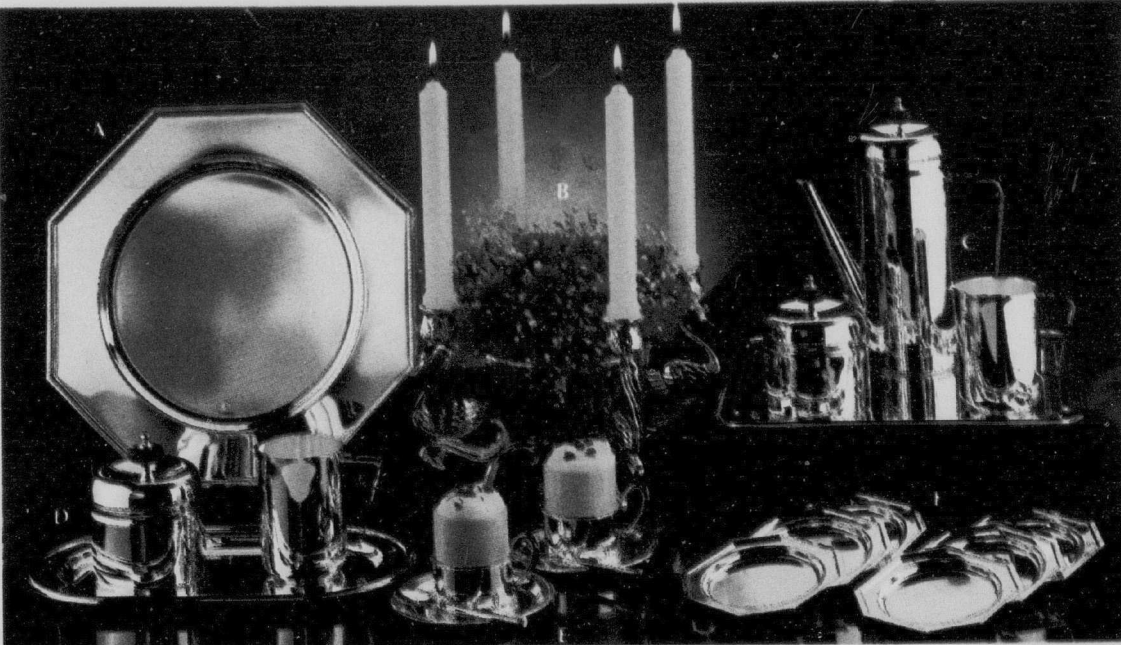

**Bountiful
service
at Eaton now!**

'Bountiful' fruit-design ceramic servingware made in Portugal. (375)

- A. Oval platter. Each 29.99
  - B. Round platter. Each 24.99
  - C. Large pasta bowl. Each 29.99
  - D. Lg. fruit/salad bowl. Each 29.99
  - E. Cookie jar. Each 29.99
  - F. Candlestick. Each 9.99
  - G. 4-pce. canister set. Set 79.99
  - H. Dessert plate. Each 8.99
  - J. Covered butter. Each 16.99
  - K. Salt and pepper. Each 16.99
  - L. Pitcher. Each 29.99
  - M. Teapot. Each 29.99
  - N. Teacup/saucer. Each 14.99
  - P. Sugar/creamer. Each 28.99
  - Q. 3-pce. tureen. Each 39.99
  - R. Footed cakeplate. Each 34.99
2. Not shown:
   R1. Small fruit/salad bowl. Each 13.99; R2. Individual pasta bowl. Each 14.99; R3. Chip 'n' dip. Each 34.99

'Fruits' glassware mouth-blown and hand-painted in Portugal. (372)

- S. Pitcher. Each 25.00
- T. Old-fashioned glass. Each 7.50
- U. Hi-ball glass. Each 7.50
- V. Salad bowl. Each 25.00
- W. Chip 'n' dip. Each 25.00
- X. Nappie. Each 10.00
- Y. English bone china mugs in assorted fruit patterns. Microwave-safe. (367) Each 7.99
- Z. White fruit servingware made in Portugal. (375) Your choice of large platter or salad bowl in Strawberry or Pear design. (368) Each 19.99
- AA. Embossed soup tureen with platter. (368) Each 39.99
- BB. Embossed turkey platter. (368) Each 18.99

**DISCOVER
FALL VALUES**
A22

**Specially priced
'Elegance
silverplate from
Leeber. At Eaton!**

(127)	Each
A. Octagonal plate	14.99
B. Swan centre-piece	29.99
C. Classic 4-pce. coffee set	99.99
D. Classic 3-pce. dessert set	39.99
E. Espresso cups (pr.)	19.99
F. Coasters (set of 6)	9.99

**Eaton has
sparkling
serving ideas.
Great gifts!**

- G. 'Bohemia' Cross and Olive 24% lead crystal specialties made in Czechoslovakia, now at special Eaton prices. Choose from bowls, decanters, trays, vases, salt/pepper and cream/sugar sets. Personal Shopping Only. Each 6.99 to 52.99
  - H. 'Paris Gold' glassware gift-boxed in sets of 4. Choose wine, flute, goblet or liqueur. Set of 4. (372) Set 9.99
  - J. 'Galaxy' glassware specially priced. Choose hi-ball or old-fashioned glasses. Set of 4. (372) Set 9.99
2. Sophisticated barware in black or white. (373)
- K. Wine rack kit in black 12.99
  - L. Vacuum pitcher; white or black 18.99
  - M. Ice bucket; black with white stripe. 24.99
  - N. Kilt wine tux. 19.99
  - P. Wine cooler; white or black 14.99