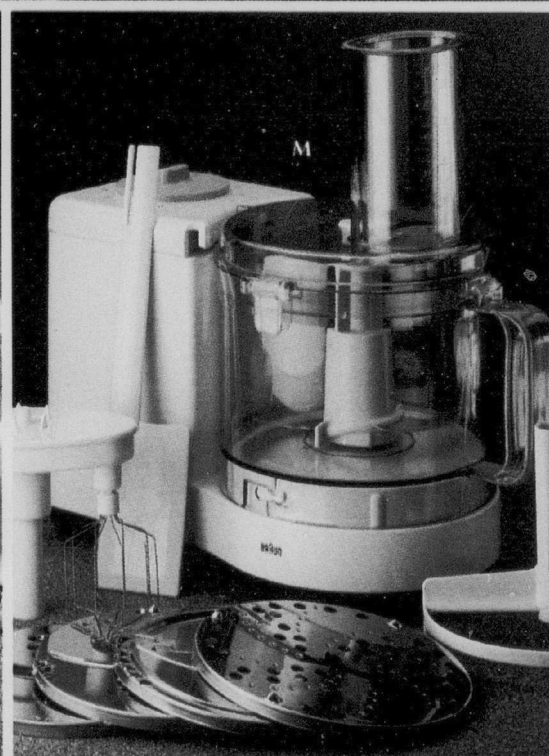

Cook it right and save 25%

SAVE 25%. Corning 'Microwave Plus' cookware. (392)

1. Eaton reg. Each
   A. Browning skillet. . . . . 43.98 . . . 32.98
   B. Bacon/roast rack . . . . . 24.98 . . . 18.73
   C. Browning grill. . . . . 31.98 . . . 23.98

SAVE 25%. Microwave accessories. (392)

1. **D.** Splatter screen . . . . . 7.98 . . . 5.98
   E. Vegetable steamer . . . . . 9.98 . . . 7.48
   F. Potato baker. . . . . 9.19 . . . 6.89
   G. Bacon rack/
   splatter screen . . . . . 9.49 . . . 7.11
   H. Microwave pouch . . . . . 9.19 . . . 6.89

J. SAVE 25%. Rubbermaid microwave turntable. Non-stick. Fits ovens 4 cu. ft. or more. (392)
Eaton reg. 53.98, Each **40.48**

K. to M. Work-saving small electrics. See Eaton's 'We'll Replace It' warranty on small electrical appliances on pg. 36.

K. Russell Hobbs auto shut-off electric kettle. 1.7 L. (564) Each 59.88

L. Sanyo rechargeable can opener. (564) Each 29.88

M. Braun 2-speed food processor. Complete with all accessories shown. (564) Complete 124.88

N. SAVE 25%. 'Peach Floral' Corningware with lids. Sizes from 1.5 L to 5 L. (391)
Eaton reg. 28.98 to 54.98,
Each 21.73 to 41.23

60-minute timers. (394)

P. Long ring timer. Each 9.99

Q. Counter timer. Each 12.99