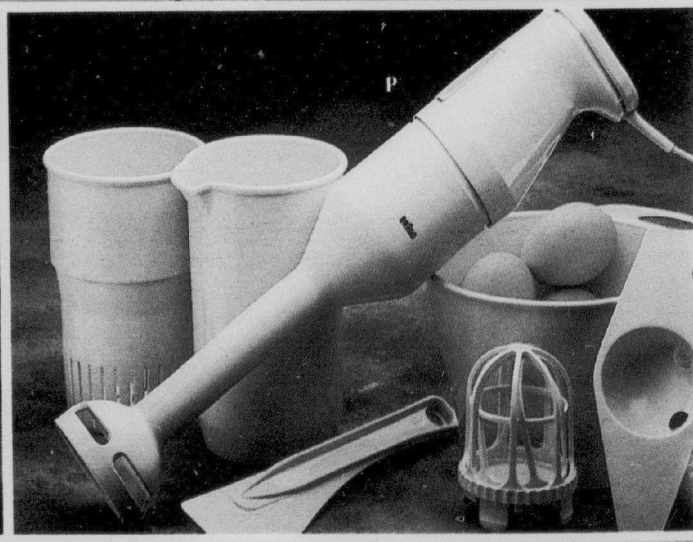

**Discover
home cooking
Italian style, at
special prices.
Bellissimo!**

- A. Pasta storage jar. (394)
  Each 10.99
- B. Lagostina pastaiola pot with
  steamer insert. 18/10 stainless
  steel. (392) Each 133.98
- C. **SAVE 17%.** Roasting/lasagna pan
  with rack. 18/10 stainless steel;
  made in Italy. (391)
  Eaton reg. 31.98, Each 26.23
- D. **SAVE 25%.** Hand-operated pasta
  machine made in Italy. (394)
  Eaton reg. 49.98, Each 37.48
- E. Cheese grater. (394) Each 14.99
- F. Olive oil can. (394) Each 11.99
- G. Terra-cotta garlic storage jar
  with lid. (394) Each 4.99
- H. Cheese shaker. (394) Each 7.49
- J. J.A. Henckels garlic press.
  Interchangeable grids for fine
  or coarse. (394) Each 14.38
- K. **SAVE 20%.** J.A. Henckels poultry
  shear. (391) Eaton reg. 34.98,
  Each 27.84
- L. Rival electric food slicer. (564)
  Each 52.88
- M. Tefal Multi-Pro electric food
  slicer/ drink mixer. (564)
  Each 39.88
- N. **SAVE 35%.** Lagostina 'Classic'
  5-pce. cookware set. 18/10
  stainless steel. (391)
  Eaton reg. 231.98,
  Each 150.78
- P. Braun variable-speed electric
  hand blender. (564) Each 49.88

**Eaton's
Kitchen
Centre**

A30