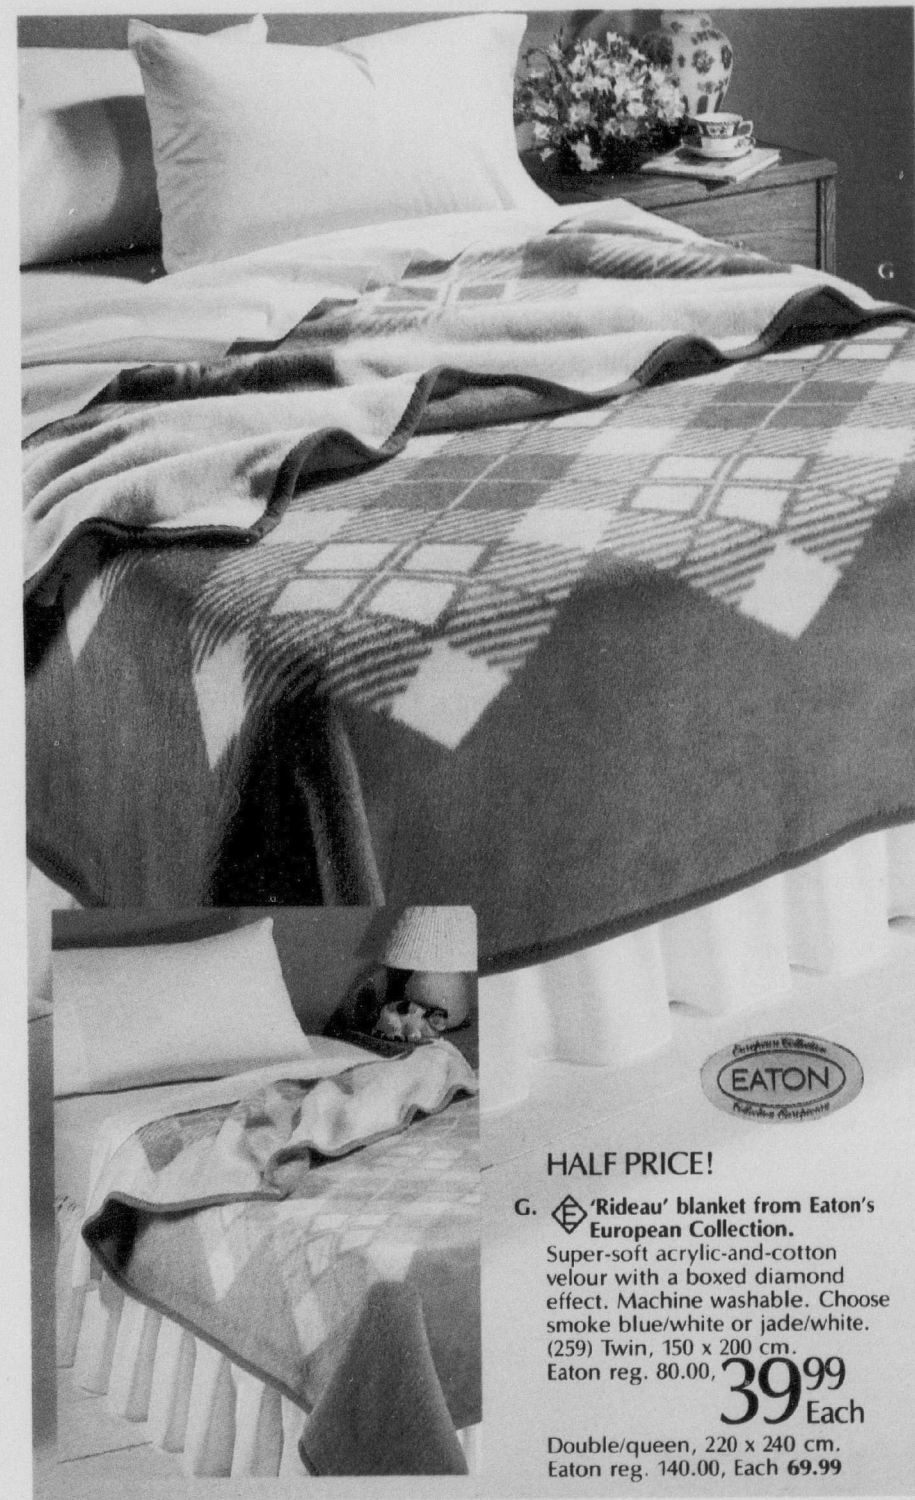

DISCOVER tabletop values at Eaton

A. **'Sophisticate'**, a simply elegant tablecloth from Eaton's exclusive collection — and value priced now! Delicate cutwork embroidery in polyester-and-cotton. White only. (255)
Approx. sizes Each
52" x 70" (132 x 178 cm) oblong 37.99
72" x 90" (183 x 228 cm) obl. or oval ... 42.99
72" x 108" (183 x 274 cm) obl. or oval ... 52.99
72" x 126" (183 x 320 cm) oblong 59.99
72" (183 cm) round 37.99
Napkin 3.69

B. **'Garland'** tablecloth, a great look for festive times. Polyester-and-cotton. (255)
Approx. sizes Each
52" x 70" (132 x 178 cm) oblong 24.98
60" x 84" (152 x 213 cm) obl. or oval ... 36.98
60" x 104" (152 x 264 cm) oblong 39.98
70" (178 cm) round 36.98
Napkin 3.75

C. 15" x 70" (38 x 178 cm) runner. Each 17.99

D. **Metal napkin rings** in your choice of gold-colour or silver-colour. (255) 4 for 7.49

E. Entertain in style with **'Spruce'**, charming tabletop accent in softspun acrylic. (255)
Runner, 15" x 70" (38 x 178 cm). Each 17.99
Napkin. Each 3.99

F. **Reversible placemat sets:** 4 quilted placements (print reverses to solid) plus 4 napkins. Pink, mint, blue, peach or ecru. (255) Set 12.99

Credit accepted with Eaton Account Card

HALF PRICE!

G. **'Rideau'** blanket from Eaton's European Collection.

Super-soft acrylic-and-cotton velour with a boxed diamond effect. Machine washable. Choose smoke blue/white or jade/white. (259) Twin, 150 x 200 cm. Eaton reg. 80.00.

39.99 Each

Double/queen, 220 x 240 cm. Eaton reg. 140.00, Each 69.99