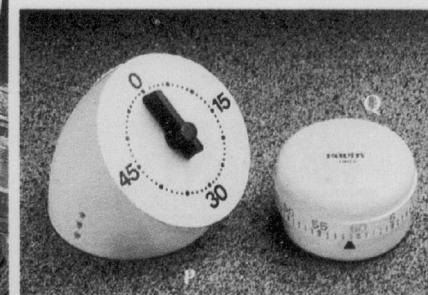

Credit accepted
with Eaton
Account Card