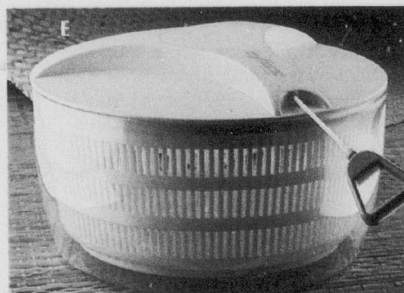

- H. **SAVE 20%.** Wiltshire 1200 Series self-sharpening knives. Includes self-sharpening case. (394)

	Eaton reg.	Each
Paring knife	23.98 . . .	19.18
Utility knife	27.98 . . .	22.38
Cook's knife	47.98 . . .	38.38
Carving knife	35.98 . . .	28.78
Triple knife set	89.98 . . .	71.98
- J. Copper/ceramic spice rack with 6 lidded jars. (419) Each **34.97**
- K. Copper/ceramic pot pourri burner complete with candle. (419) Each **12.97**
- L. Genin Trudeau 'Bianca' fondue set. (392) Set **33.99**
- M. 4-pce. stoneware onion soup set. Microwave- and dishwasher-safe. Blue or grey. (392) Set **14.99**

A31

Eaton has entertaining ideas at special prices

- A. 5-pce. Chinese tea set. Teapot plus 4 cups. (392) Set 15.99
- B. 2-pce. wok set. Non-stick. (392) Set 39.99
- C. 24-pce. 'Mandarin' dinner set. Complete service for 4, plus chopsticks. (392) Set 26.23
- D. Deluxe 3-tier bamboo/wood steamer set. (392) Set 14.23
- E. Zyliss pull-cord salad spinner from Switzerland. Doubles as a serving bowl. (394) Each 21.99
- F. Sanyo automatic electric 10-cup steam cooker. (564) Each 79.88
F1. (Not shown.) Sanyo automatic electric 5-cup steam cooker. (564) Each 69.88
- G. Salad bowl and servers set. The clarity of crystal, the durability of acrylic. (392) Set 22.99
- H. Peugeot precision pepper mill. Quality-made in France. (394) Each 14.23
- J. Salt/pepper combo mill. Ready to use; salt, pepper incl. (394) Each 11.98
- K. SAVE 35%. 'Contempra' 5-pce. cookware set from Berk Becon of Holland. 18/10 stainless steel. (391) Eaton reg. 239.98, Set 155.98