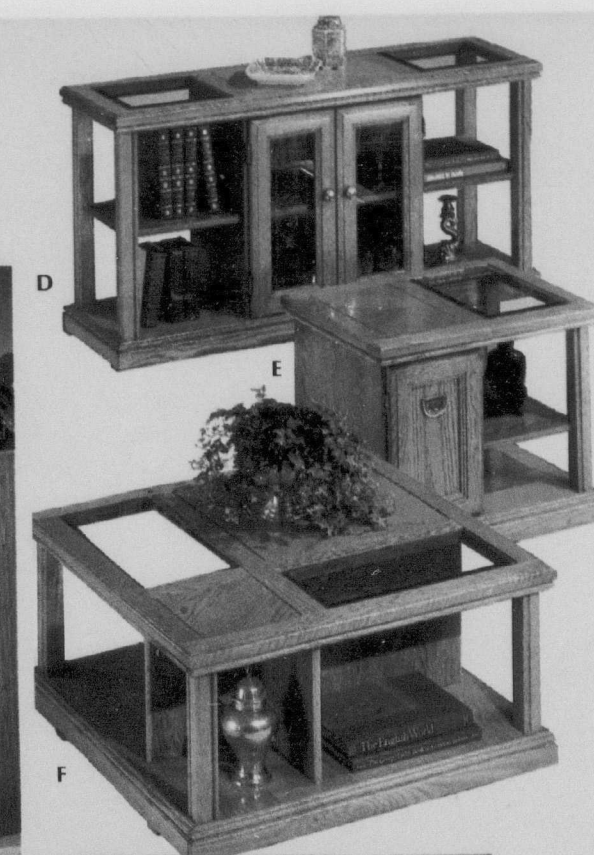

A. 2,699.00 'TRADE WINDS' 4-PCE. BEDROOM SUITE

Clean, up-to-date styling with a hint of oriental flavour. Crafted of maple solids with swirling cherry veneers. Consists of triple dresser, chest, mirror and headboard (also available individually). (468)

B. Matching night-table. (468) Each 299.00

Matching 'Trade Winds' dining-room grouping. (469)

C. Table. Each 949.00 D. Armchair. Each 309.00

E. Side-chair. Each 289.00 F. Buffet. Each 1,149.00

G. Mirrored hutch. Each 1,249.00 H. Server. Each 679.00

BONUS: With purchase of any dining-room suite at Eaton, you will receive a bottle of Lecton furniture polish at no extra charge.