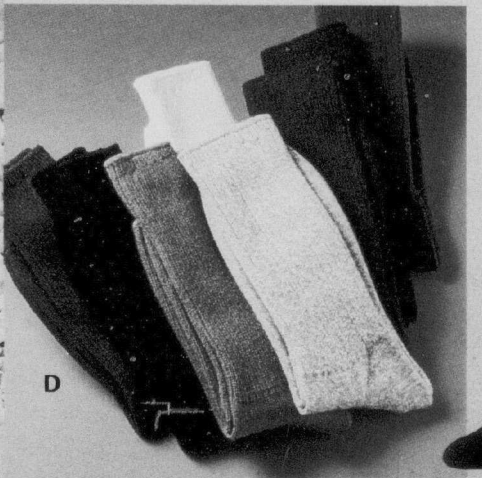

Save 25% on casual and dress socks

- D. McGregor Weekender casual socks. In a comfortable blend of cotton-and-Lycra (spandex). Fashionable choice of charcoal, black, grey mix, driftwood, white, forest green, navy or burgundy. One size fits 10 to 12. (201) Eaton reg. 5.00, 3 prs. for **10.98**
- Eaton dress socks. Wool-and-nylon. Black, mid-grey, charcoal, navy or brown. One size fits 10 to 12. (201) Eaton reg. Pair
- E. Ankle length ..... 5.50 ..... **4.09**
- F. Executive length ..... 6.50 ..... **4.79**
- G. Mid length ..... 6.00 ..... **4.49**