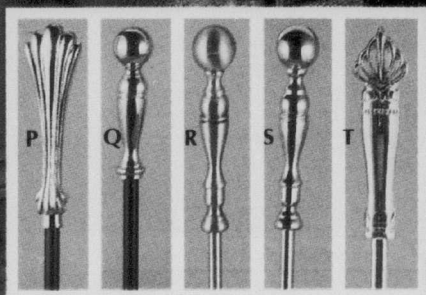

W. x L.	Eaton reg.	Pair
96" x 45"	47.99	38.39
96" x 63"	56.99	45.59
186" x 63"	99.99	79.99
186" x 81"	114.99	91.99

1. **E1. (Not shown.) Panels.** (453)

W. x L.	Eaton reg.	Each
84" x 45"	35.99	28.79
84" x 63"	41.99	33.59
84" x 81"	47.99	38.39

3. **E2. (Not shown.) Balloon shade.**
   60" x 63". Eaton reg. 54.99, Each 43.99

1. **F. Traditional valance.** 30" x 30". (453) Eaton reg. 64.99, Each 51.99
2. **G. Tuck valance.** 30" x 15". (453) Eaton reg. 34.99, Each 27.99
3. **H. Blouson valance.** 60" x 15". (453) Eaton reg. 19.99, Each 15.99
4. **H1. (Not shown.) Scalloped valance.** 60" x 15". (453) Eaton reg. 19.99, Each 15.99
5. **J. Swag.** 60" x 36". (453) Eaton reg. 17.99, Pair 14.39

FIRESIDE ACCESSORIES

1. **K. 3-fold screen.** (493) Each 45.00
2. **L. 4-fold screen.** (493) Each 55.00
3. **M. 21" wood baskets.** Choose antiqued brass or polished brass finish. (493) Each 32.00
4. **M1. (Not shown.)** Black and brass finish basket. Each 29.00
5. **N. 4-pce. brass-plated tool sets:** poker, brush, shovel, stand. (493) Ball-handle brass or antiqued brass. Set 69.00
   Ball-handle brass black. Set 49.00
6. **5-pce. tool sets:** poker, tongs, brush, shovel and stand. (493)

Style	Set
P. Shell-handle black/brass	69.00
Q. Ball-handle brass/black	69.00
R. Antiqued brass	99.00
S. Ball-handle brass	99.00
T. Fan-handle brass	99.00