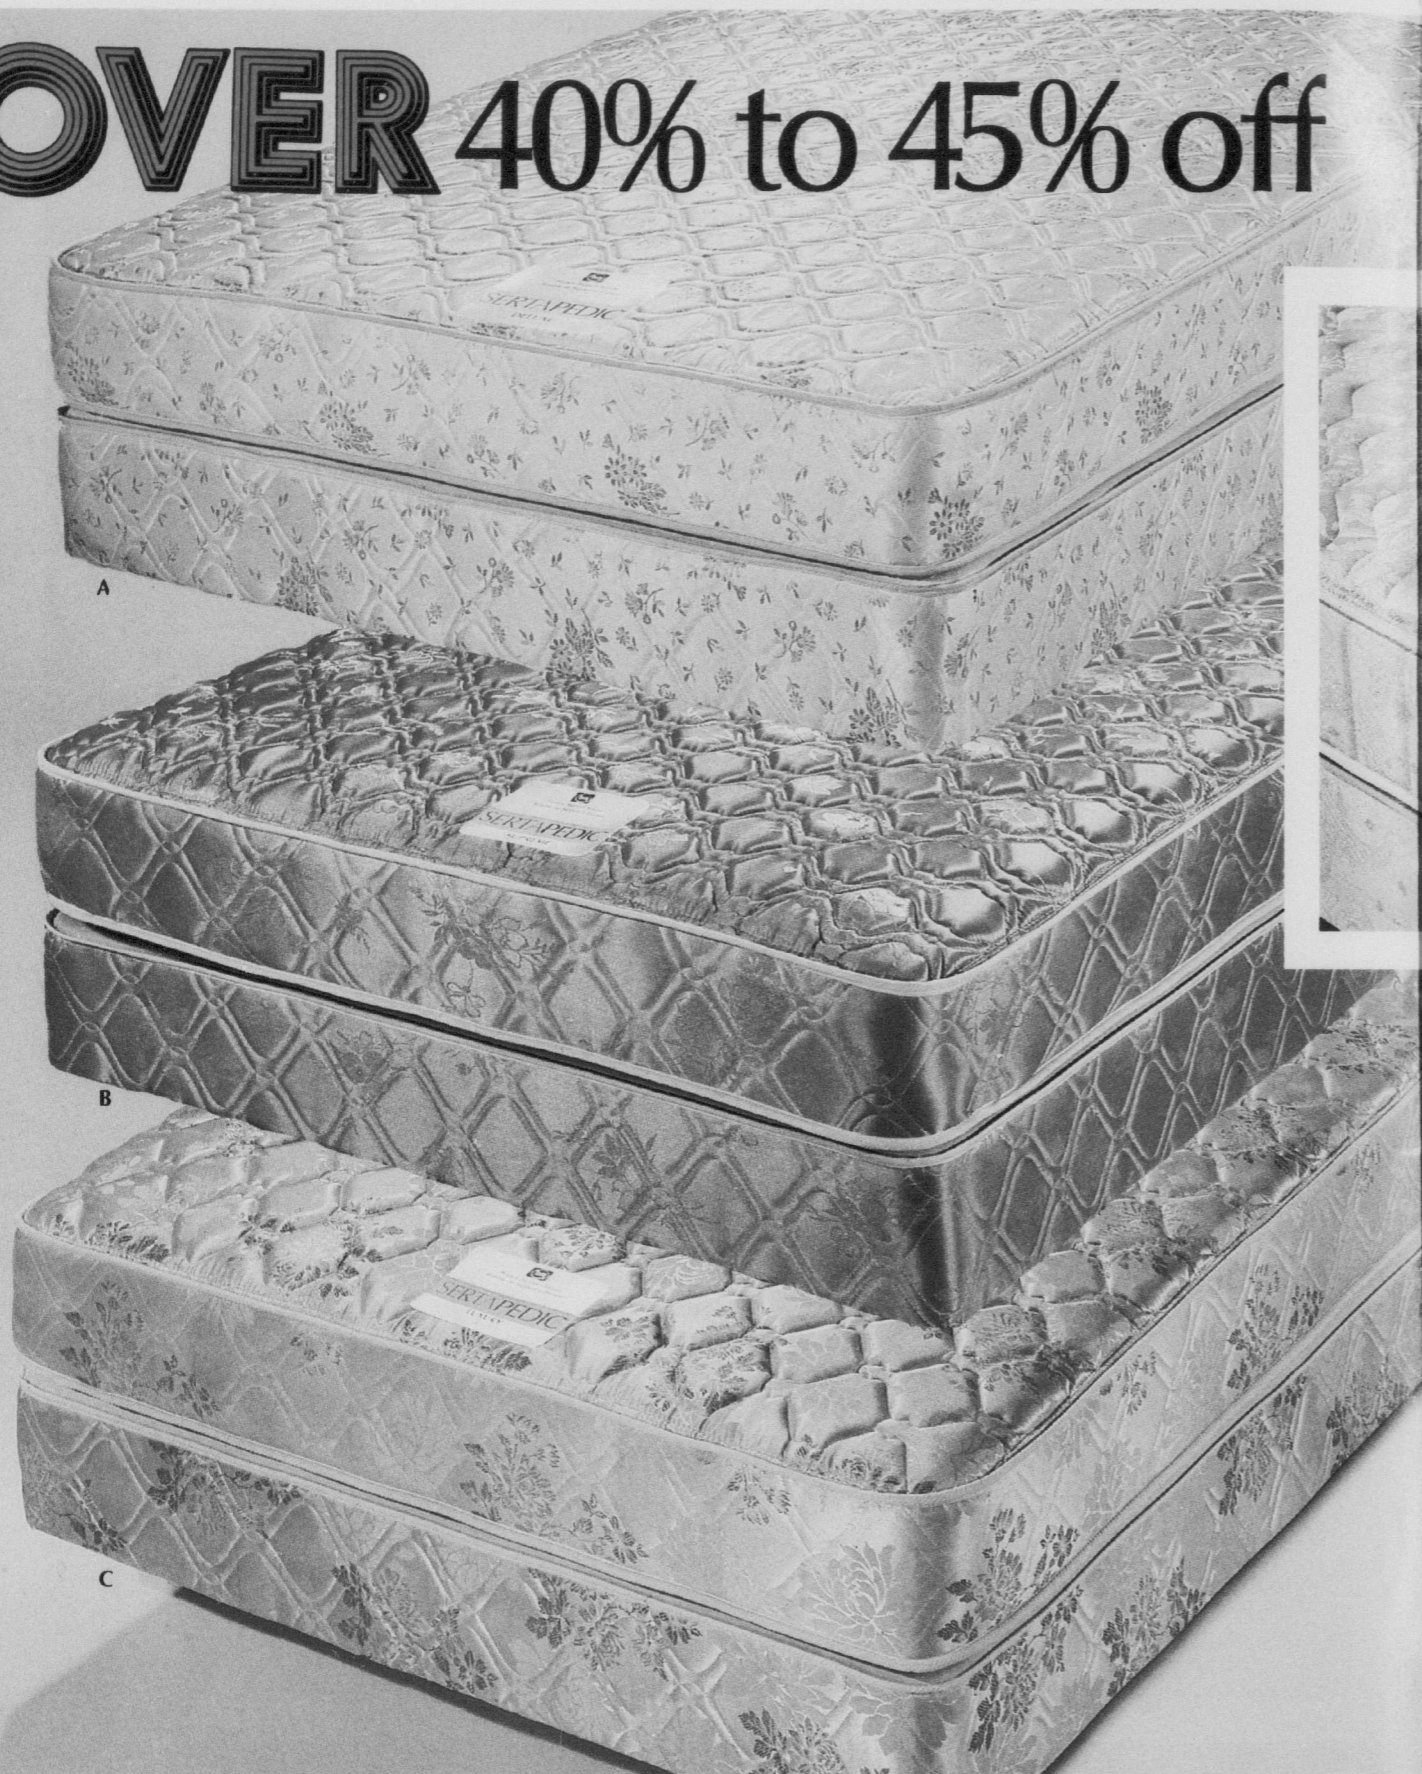

DISCOVER 40% to 45% off

sleep sets at Eaton

45% off Serta 'Sertapedic' sets

Mattress/foundation sets featuring Serta's Posture Support System for lasting support and comfort!

- Endless support spirals give uniform, balanced support
- Exclusive posturizing for centre support, where you need it most
- Reinforced border-rods provide edge-to-edge support
- Torsion perimeter modules in foundation add stability; Omniflex coils help support the mattress.

1. **A. Sertapedic Deluxe (Firm).** (523)

Size	Eaton reg.	2-pce. set
Twin	600.00	329.99
Double	700.00	379.99
Queen	800.00	439.99

3. **B. Sertapedic Supreme (Extra Firm).** (523)

Twin	700.00	379.99
Double	820.00	449.99
Queen	940.00	514.99

5. **C. Sertapedic Luxury (Luxury Firm).** (523)

Twin	800.00	439.99
Double	920.00	499.99
Queen	1,060.00	579.99

7. Mattresses also available separately at sale prices.

Save 40% on Eaton exclusive sleep sets made by Simmons

D. Elegance Deluxe. Damask cover multi-quilted to 3/4" Simfoam for a firm sleeping surface. (523)

Size	Eaton reg.	2-pce. set
Twin	535.00	319.99
Double	700.00	419.99
Queen	800.00	479.99

E. Elegance Luxury. Imported damask cover multi-quilted to 3/4" Simfoam for sleeping luxury. (523)

Twin	700.00	419.99
Double	870.00	519.99
Queen	970.00	579.99

Twin	1,100.00	659.99
Double	1,340.00	799.99
Queen	1,500.00	899.99
King 3-pce. set (by special order)	1,920.00	1,149.99

Mattresses available separately at sale prices.

EATON ACCOUNT CARD
123 456 81
SANDY TAYLOR

Credit accepted with Eaton Account Card