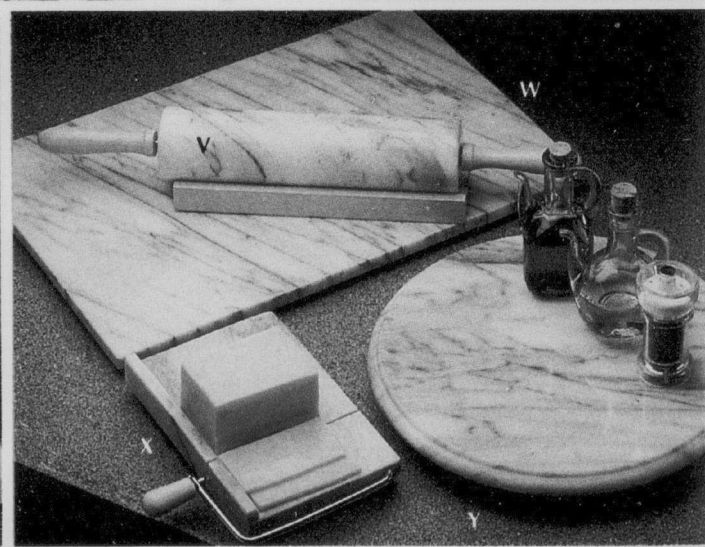

- U. Sunbeam Euro Mixer with dough hooks. (564) Each 124.88

V. to Y. Marbleware for the kitchen. Handsome and useful. (394)

- V. Rolling pin with wooden cradle. Each 7.19

- W. 18" x 12" cutting board. Each 14.99

- X. Cheese slicer with wire cutter. Each 8.99

- Y. Lazy Susan. Each 13.49

Eaton's Kitchen Centre

Cook it right and save 25%

SAVE 25%. Corning 'Microwave Plus' cookware. (392)

- Eaton reg. Each
A. Browning skillet. 43.98 . . . 32.98
B. Bacon/roast rack 24.98 . . . 18.73
C. Browning grill. 31.98 . . . 23.98