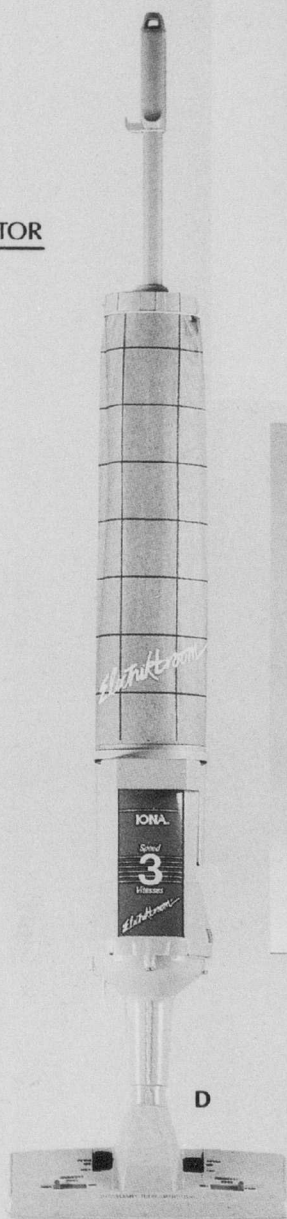

A. **129.99** CASIO POCKET-SIZE DIGITAL DIARY

1. Data bank with telephone directory/memo/schedule/calendar
   - 32K memory
   - Big 6-line by 16-character LCD screen
   - Calculator
   - 'Secret' function.
2. Model SF4000. (029)

B. **89.99** DESK-TOP SPELLING ACE

1. 80,000 word Merriam-Webster dictionary
   - Phonetic spell correction
   - 16-character LCD display.
2. Model SA98. (029)

C. **29.99** 'DATA GENIUS' DIRECTORY/CALCULATOR

1. Stores 120 names and phone numbers
   - Schedule mode
   - 10-digit calculator.
2. Model DB120. (029)

D. **74.98** IONA 3-SPEED ELECTRIKBROOM

1. Weighs less than 6 lbs.
   - Auto-adjusting nozzle with edge cleaner and air pulse
   - Removable dirt cup.
2. Model E310. (417)

E. **169.98** EATON VIKING HUMIDIFIER

- 5.8 gallon (26.37 L) tank
  - 3-speed fan
  - Automatic humidistat
  - Refill light
  - Water level indicator
  - Dripless filling.
2. Model EH312. (420)

F. **249.98** BISSELL CARPET STEAMER

1. Sprays hot cleaning solution deep into carpet
   - Powerful suction removes deep-down dirt and liquid
   - With upholstery-cleaning head, 50' hose, 18' cord
   - 3½-gallon capacity for wet pickup
   - Easy-roll casters.
2. Model 1631. (417)

G. **12.98** BISSELL 5-IN-1 FORMULA

1. Cleans, de-foams, de-ordourizes, protects and brightens in one easy application! Model 388. (417)

**DISCOVER
FALL VALUES**

A40