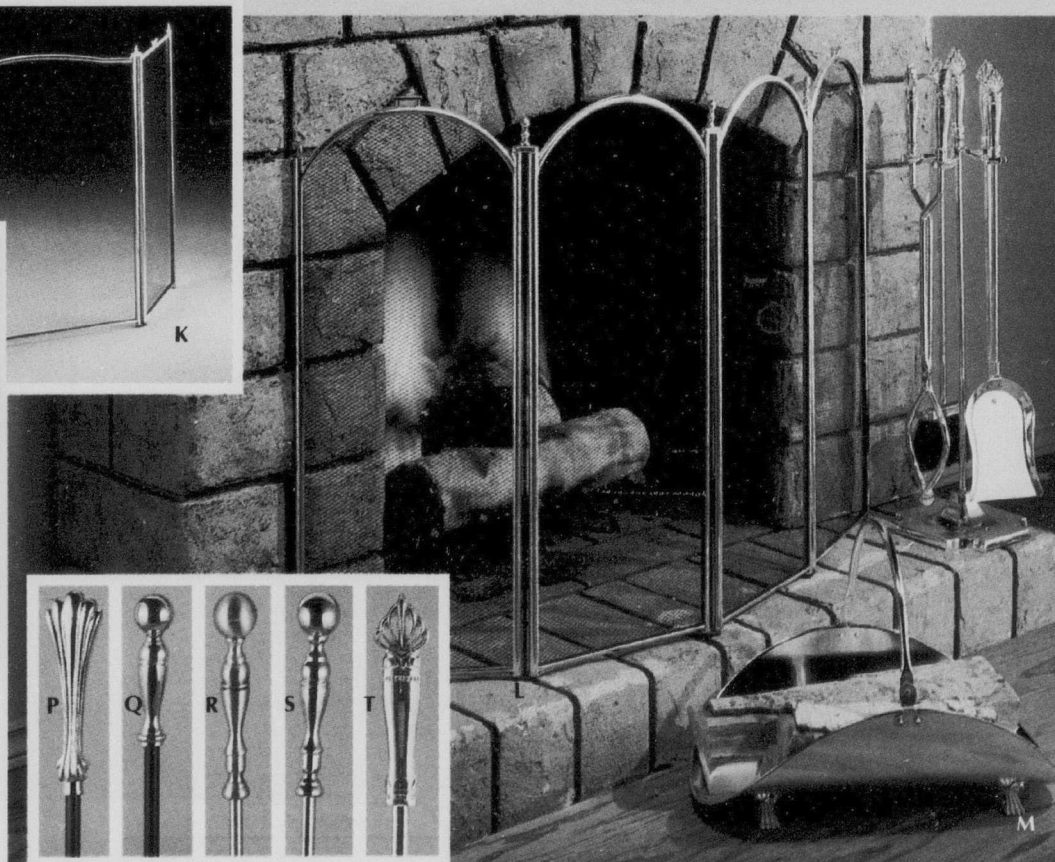

W. x L.	Eaton reg.	Pair
96" x 45"	47.99	38.39
96" x 63"	56.99	45.59
186" x 63"	99.99	79.99
186" x 81"	114.99	91.99

1. **E1. (Not shown.) Panels.** (453)

W. x L.	Eaton reg.	Each
84" x 45"	35.99	28.79
84" x 63"	41.99	33.59
84" x 81"	47.99	38.39

3. **E2. (Not shown.) Balloon shade.**
   60" x 63". Eaton reg. 54.99, Each 43.99

1. **F. Traditional valance.** 30" x 30". (453) Eaton reg. 64.99, Each 51.99
2. **G. Tuck valance.** 30" x 15". (453) Eaton reg. 34.99, Each 27.99
3. **H. Blouson valance.** 60" x 15". (453) Eaton reg. 19.99, Each 15.99
4. **H1. (Not shown.) Scalloped valance.** 60" x 15". (453) Eaton reg. 19.99, Each 15.99
5. **J. Swag.** 60" x 36". (453) Eaton reg. 17.99, Pair 14.39

FIRESIDE ACCESSORIES

1. **K. 3-fold screen.** (493) Each 45.00
2. **L. 4-fold screen.** (493) Each 55.00
3. **M. 21" wood baskets.** Choose antiqued brass or polished brass finish. (493) Each 32.00
4. **M1. (Not shown.)** Black and brass finish basket. Each 29.00
5. **N. 4-pce. brass-plated tool sets:** poker, brush, shovel, stand. (493) Ball-handle brass or antiqued brass. Set 69.00
   Ball-handle brass black. Set 49.00
6. **5-pce. tool sets:** poker, tongs, brush, shovel and stand. (493)

Style	Set
P. Shell-handle black/brass	69.00
Q. Ball-handle brass/black	69.00
R. Antiqued brass	99.00
S. Ball-handle brass	99.00
T. Fan-handle brass	99.00