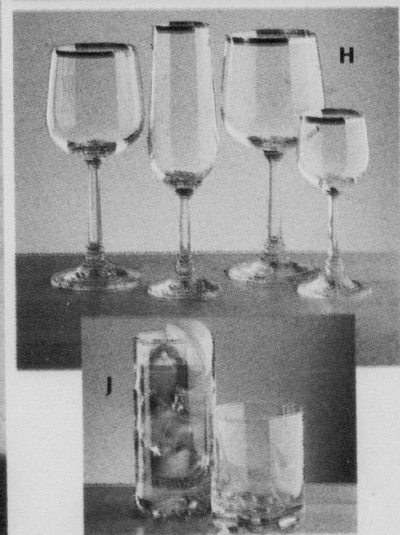

**DISCOVER
FALL VALUES**
A22

**Specially priced
'Elegance
silverplate from
Leeber. At Eaton!**

- | | |
|-------------------------------|-------|
| (127) | Each |
| A. Octagonal plate | 14.99 |
| B. Swan centre-piece | 29.99 |
| C. Classic 4-pce. coffee set | 99.99 |
| D. Classic 3-pce. dessert set | 39.99 |
| E. Espresso cups (pr.) | 19.99 |
| F. Coasters (set of 6) | 9.99 |

**Eaton has
sparkling
serving ideas.
Great gifts!**

- G. 'Bohemia' Cross and Olive 24% lead crystal specialties made in Czechoslovakia, now at special Eaton prices. Choose from bowls, decanters, trays, vases, salt/pepper and cream/sugar sets. Personal Shopping Only. Each 6.99 to 52.99
 - H. 'Paris Gold' glassware gift-boxed in sets of 4. Choose wine, flute, goblet or liqueur. Set of 4. (372) Set 9.99
 - J. 'Galaxy' glassware specially priced. Choose hi-ball or old-fashioned glasses. Set of 4. (372) Set 9.99
- Sophisticated barware in black or white. (373)
- K. Wine rack kit in black 12.99
 - L. Vacuum pitcher; white or black 18.99
 - M. Ice bucket; black with white stripe. 24.99
 - N. Kilt wine tux. 19.99
 - P. Wine cooler; white or black 14.99