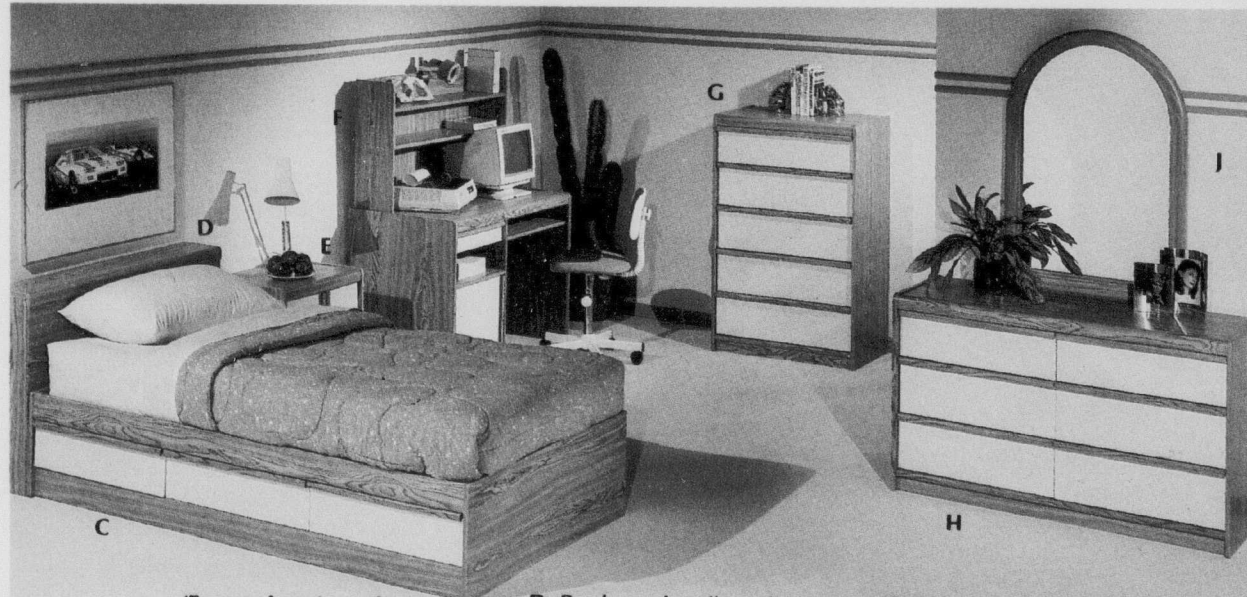

'Expressions' youth grouping in golden oak laminate with 'waterfall' front. 'Cornerless' tops for safety and good looks. (601)
C. Mate's bed. Each **199.00**

D. Bookcase headboard. Each **69.00**

E. Night-table. Each **89.00**

F. Study centre. Each **219.00**
F1. (Not shown.) Storage stool. Each **79.00**

G. 5-drawer chest. Each **189.00**

H. Double dresser. Each **219.00**

J. Crown mirror. Each **99.00**
J1. (Not shown.) Wardrobe. Each **299.00**