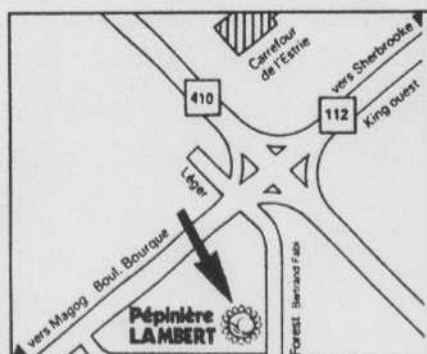

Talk of the Townships

Saturday Serenade

A number of Richmond's promising young musicians brought their talents to the Brunswick Home last Saturday. The main hall of the senior's residence was filled to capacity when three local music teachers had their protégés play works learned during the year for the attentive elders. For the concert's finale, the trio of teachers - Marie Lampron, Isabelle Gosselin and Francine Beaubien - played a delightful piece on recorder, violin and piano. "We do this on a regular basis so the students can bring their talents into their community," said Beaubien.

SEASON'S SPECIALS

PERENNIALS

$2²⁹

9 cm

$7⁶⁵

1 gallon pot

See us for
Everlasting Plants • Fine Herbs •
Trees • Conifers • etc.

Drop in today!
GREAT SELECTION
GREAT SERVICE

OPEN 7 DAYS A WEEK

623 Des Vétérans Blvd.,
ROCK FOREST
(819) 564-7711

For service
in English
ask for
**Sylvain
Rivest**

In business since 1957 with the Lambert family, a competent personnel to give you advice in gardening and landscaping.

99% of all our plants are produced in pots and in the area for 100% growth.

- Everlasting plants • Fine herbs
- Shrubs • Conifers • Trees
- Annual flowers
- Hanging baskets • etc.

A complete range of gardening products: Soils - peat moss - compost - sheep's manure - decorative rocks - as well as a series of bulk products which protect the environment while eliminating plastic bags.

Chemical pesticides are reduced to a minimum in our garden centre and replaced by natural products.