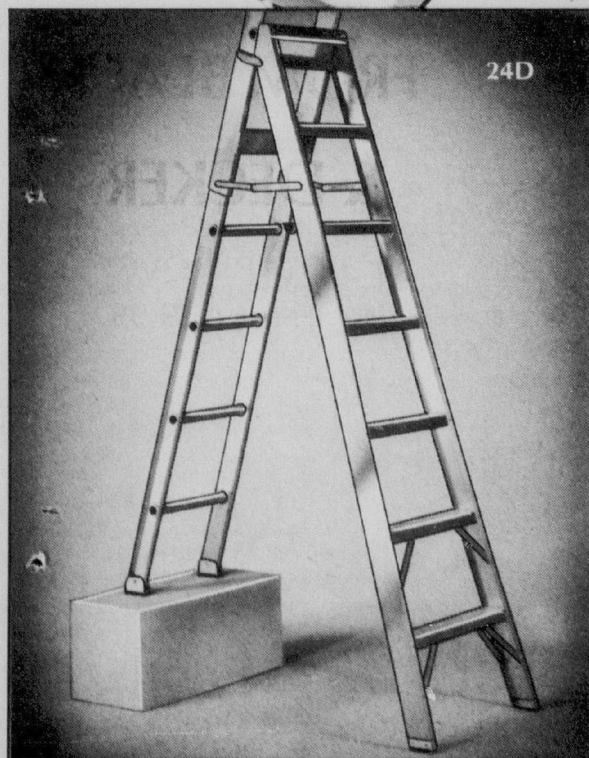

24D

Four way, skid-resistant ladder

Eaton price, each **74.99**

24D. Aluminum with special feet and caps to help protect you and walls. Adjusts every 12" for stairway use. It's a stepladder, trestle, stairway or extension ladder. (379)