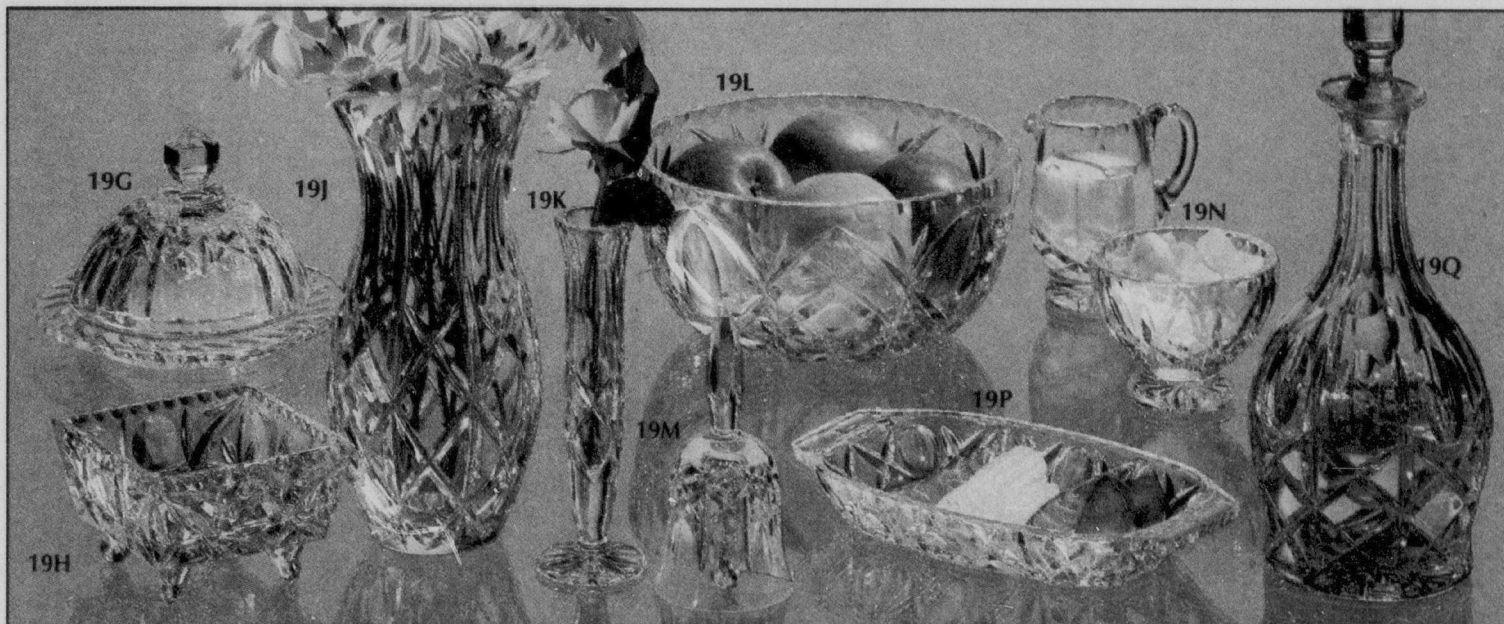

Always an appreciated gift! Popular pinwheel design. (371)

Eaton price, each

- 19A. Footed bowl..... 21.99
- 19B. Sandwich tray, 28 cm... 19.99
- 19C. Vase, 18 cm 21.99
- 19D. Covered candy dish.... 19.99
- 19E. Whisky decanter 21.99
- 19F. Ice bucket..... 19.99

Cross and Olive fancies. Skilfully hand-cut and polished from Czechoslovakia. (371)

Eaton price, each

- 19G. Butter dish..... 16.99
- 19H. Nut dish, 4½" 9.99
- 19J. Vase, 8" 29.99
- 19K. Bud vase, 6"..... 14.99
- 19L. Bowl, 8"..... 34.99
- 19M. Bell, 5" 16.99
- 19N. Cream and sugar ...set 23.99
- 19P. Relish dish, 8½" 15.99
- 19Q. Liqueur decanter 36.99