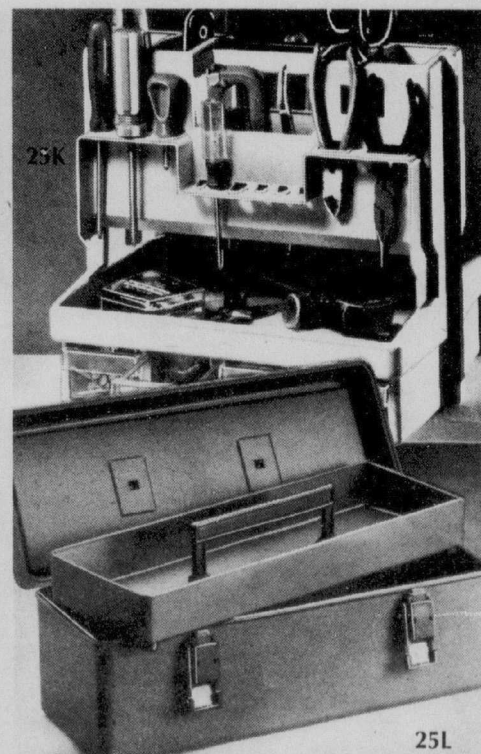

## Tool mate

Eaton price, each **7.99**

25K. Portable organizer for your workshop tools. Easy to carry. Tools not included. (379)