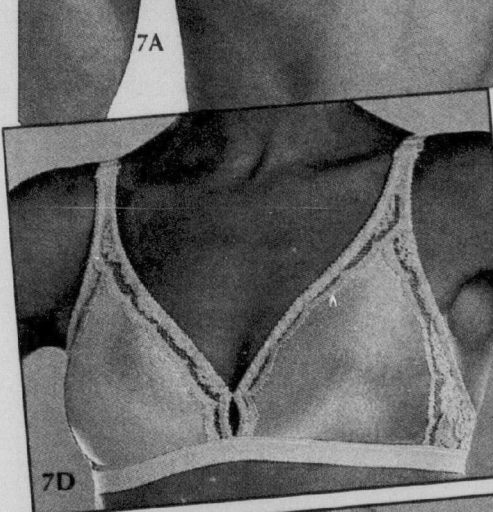

EATON'S
SUMMER
ALIVE

Sale