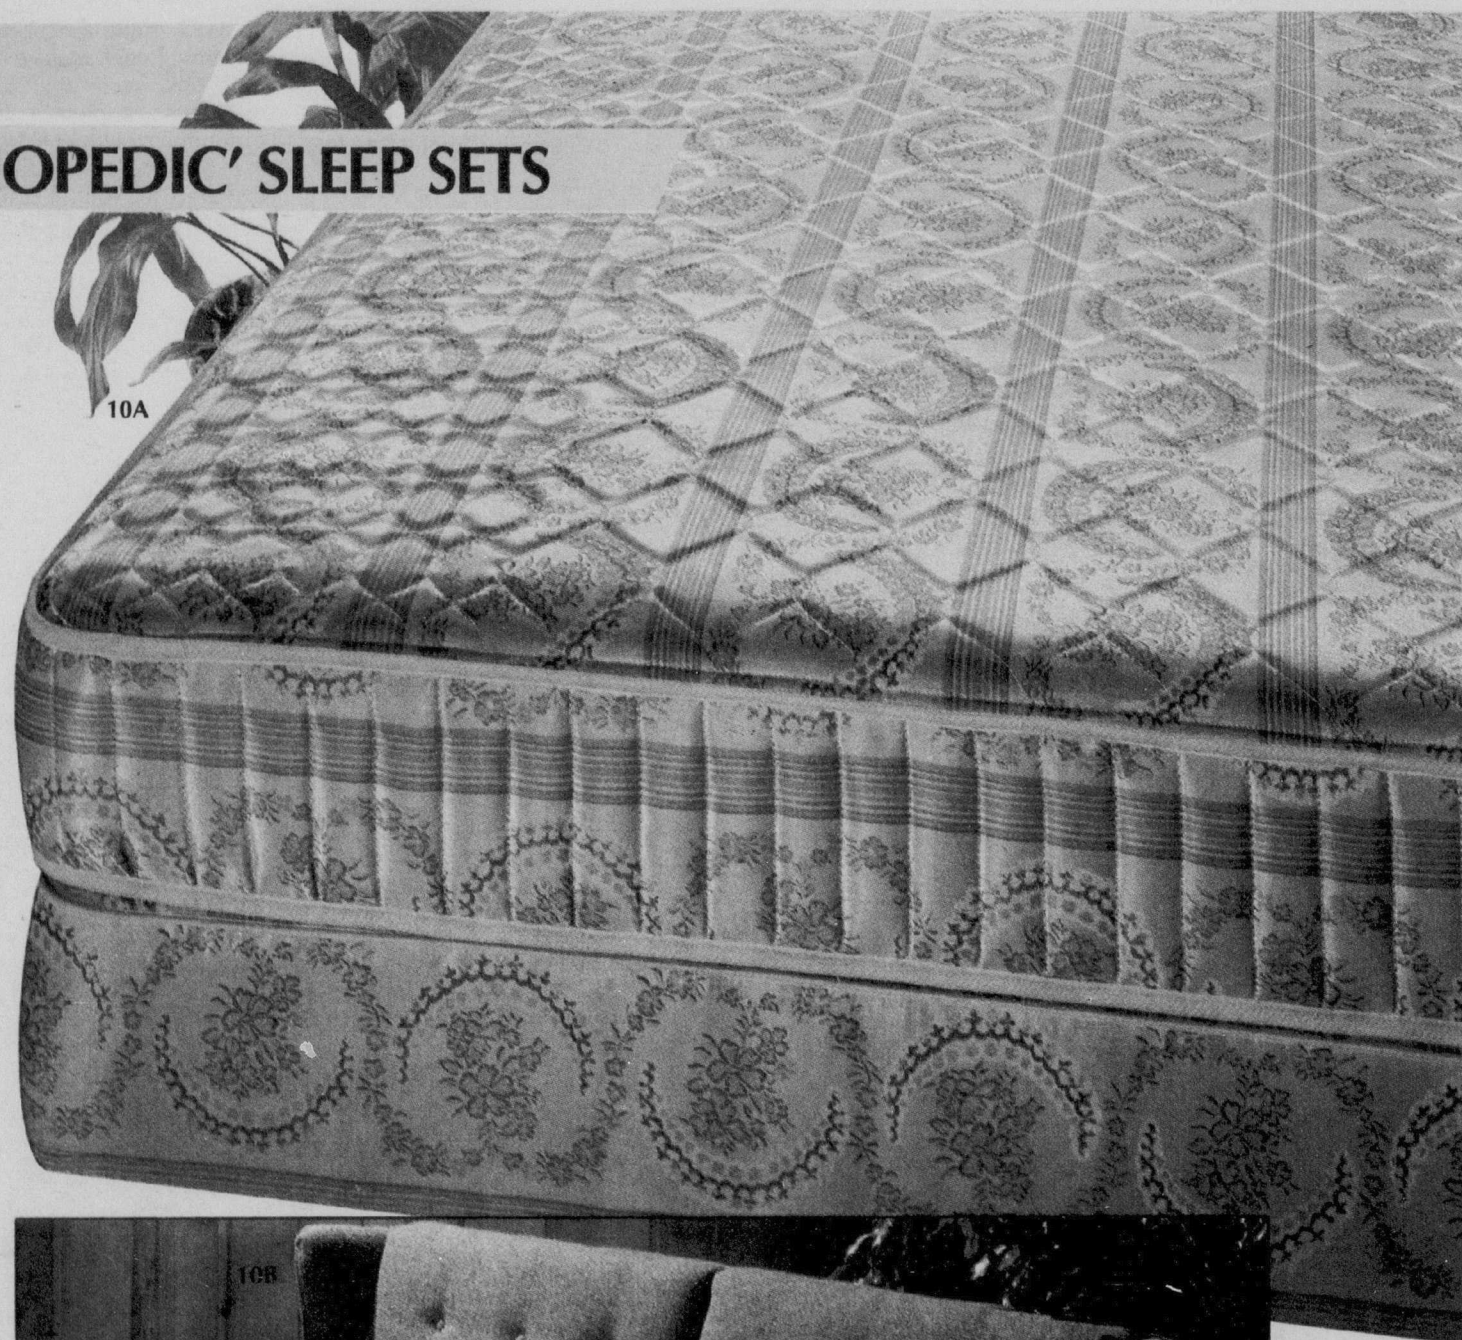

SAVE 100.00!

EATON 'ORTHOPEDIC' SLEEP SETS

Fine quality sets, made to meet our own strict specifications. Tested and approved by Eaton Product Research Bureau. You'll rest easy on one of these coil-construction mattress/foundation sets with heavy-duty foam padding. Cover is Sanitized-treated for lasting freshness. Order today — and take advantage of these tremendous savings! And — sweet dreams! (523)

Size: Eaton reg. 2-pce. set

10A. Twin . . . . . 460.00 . . . **359.99**

Not shown:

10A1. Double . . 530.00 . . . **429.99**

10A2. Queen . . 610.00 . . . **509.99**

10A3. Twin size mattress only.

Eaton price, each **184.99**

10A4. Double size mattress only.

Eaton price, each **224.99**

10A5. Queen size mattress only.

Eaton price, each **264.99**

Serta bed frames

10A6. (Not shown.) Steel frame has rug rollers for easy mobility and saving carpet wear. (522)

Size Eaton price, each

Twin or double **31.99**

Queen **41.99**

SAVE 100.00!

Serta sofa bed

Eaton reg. 680.00, Each **579.99**

10B. Colonial style. Durable olefin tweed cover. Walnut colour wood trim. Opens to sleep 2 on Serta 'Perfect Sleeper' mattress. (524)

Mattresses and Sofa Beds