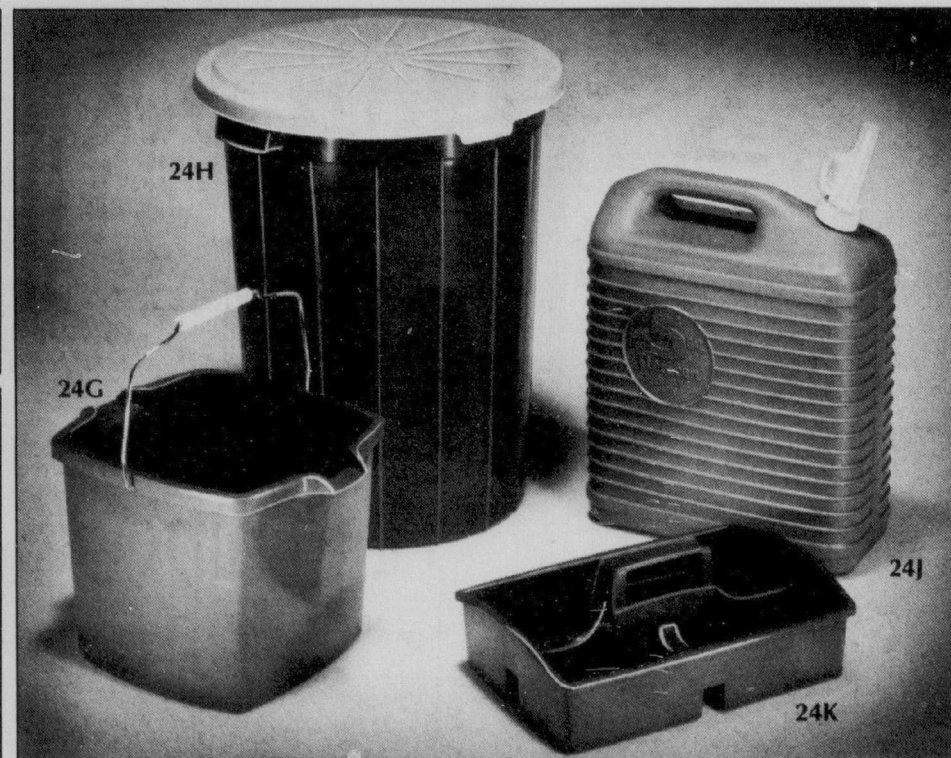

24G

24H

24J

24K

Plastic helpers!

24G. Square, heavy-duty pail. Twin spout, 15 litre. Very useful! (379)

Eaton price, each **2.99**

24H. Covered garbage can holds 60 litres. It's easy to clean! (379)

Eaton price, each **6.99**

24J. 5 gallon water carrier. Just what you need for camping! (379)

Eaton price, each **5.99**

24K. Handy tool caddy. Approx. 14¾ x 9¾ x 5¾". (379)

Eaton price, each **1.89**

Hardware