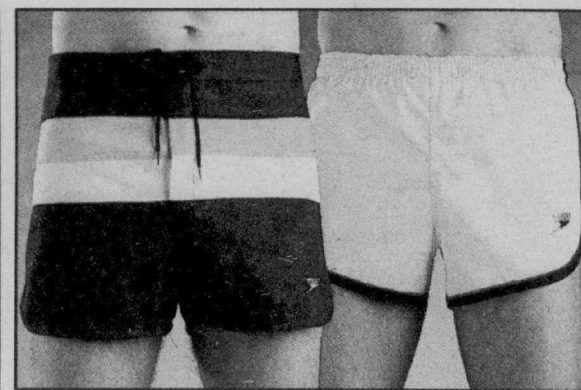

## 25% off Speedo water shorts

Polyester-and-cotton. Sizes 32 to 38.  
**28D. Santa Monica.** White/yellow/navy or navy/white/yellow. (429)  
Eaton reg. 24.98, Each **18.69**  
**28E. Piped Laguna.** Royal/navy or white/red. (429) Eaton reg. 14.98, Each **10.99**