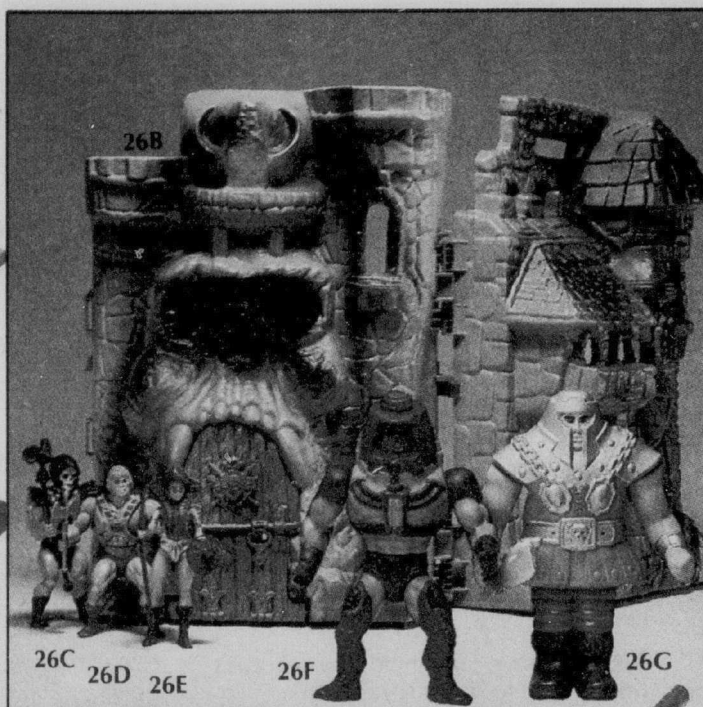

SUMMER FUN FOR KIDS!

26A. Sale price! Fisher-Price garden set. Watering can, rake, trowel, 2 flower pots, storage box. Washable. (179)

Eaton price, set **8.99**

26B. Castle Grey Skull. Open-and-close 'jawbridge', trapdoor, elevator, weapons collection. (178)

Eaton price, each **29.49**

26C. Skeletor. Bad guy leader..... **6.49**

26D. He-man. Super strongman..... **6.49**

26E. Tela. Warrior goddess..... **6.49**

26F. Man-E-Faces. 3 faces: human, robot or monster. (178)

Eaton price, each **6.49**

26G. Ram Man. With spring-loaded battering ram action. (178)

Eaton price, each **6.49**

26H. He-Man/Wind Raider gift set.

Eaton price, set **18.49**

26J. Battle Cat. Fighting tiger! (178)

Eaton price, each **6.49**

26K. Masters of the Universe Mighty Cycle. 16" mag wheel, adjustable seat, motor sound. (183)

Eaton price, each **34.69**

26L. Eaton Road King 12" tricycle. Sturdy. Moulded tires and more. A really good buy! (183)

Eaton price, each **37.79**

26M. E.T. 16" power cycle. Great fun! (183)

Eaton price, each **31.49**

26N. Smurf A'Poppin train. Walker/sit-and-ride toy. Balls pop up and down. Whistle sounds. (183)

Eaton price, each **21.99**

Toys

Credit accepted with
Eaton Account Card