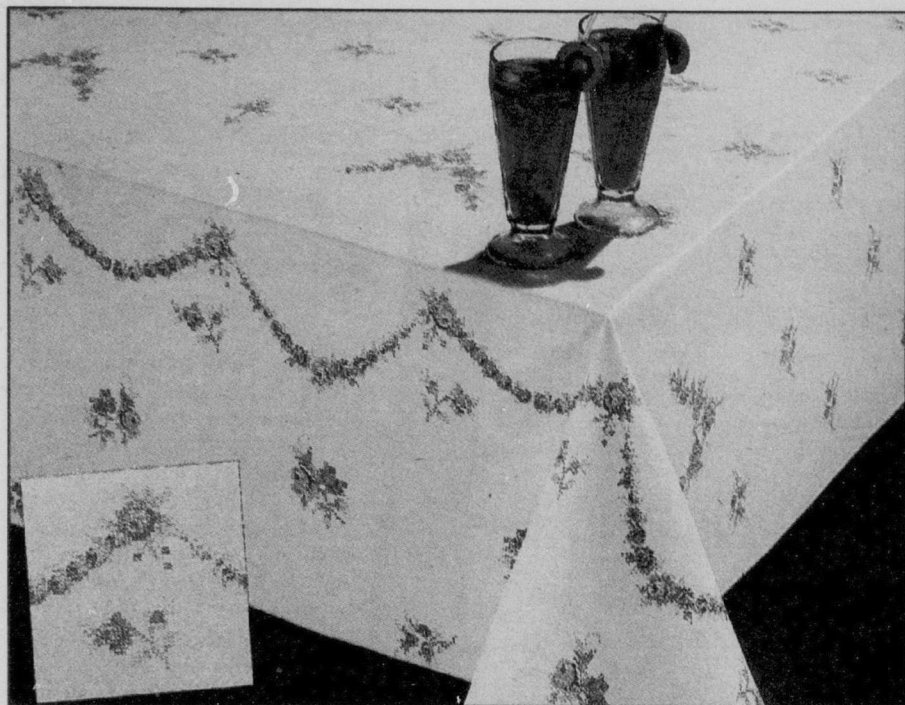

'Trieste' vinyl tablecloths

21E. Enjoy summer meals on cheery, easy-clean tablecloths! Flannel-backed vinyl with the look of dainty cross stitching. Choose pink on fresh white, or blue on bone background. (255)

Approx. size	Eaton price, each
Oblong or oval, 132 x 178 cm.....	10.99
Oblong, 152 x 218 cm	16.99
Oblong, 152 x 264 cm	19.49
Round, 152 cm.....	12.99

'Meadow' kitchen accessories

Perk up the kitchen at the cottage, or at home in cotton-and-polyester. It's easy at these prices. (257)

Eaton price, each

21F. Pot holder	2.00
21G. Dish cloth.....	2.00
21H. Terry towel.....	4.50

21J. Apron, ties at waist **6.50**

21K. Oven mitts ..... **Pr. 7.00**

Linens

Credit accepted with Eaton Account Card

25% OFF COTTON BEACH TOWELS

Eaton reg. 22.98, Each

16⁹⁹

Eye-catching patterns, in a generous size and weight. All-cotton terry is sheared on one side for a velvety look! Approx. 86 x 160 cm. Choose from 21A. 'Swans', 21B. 'Fuchsia', 21C. 'Odyssey' or 21D. 'Shogun'. (256)

21A

21B

21C

21D