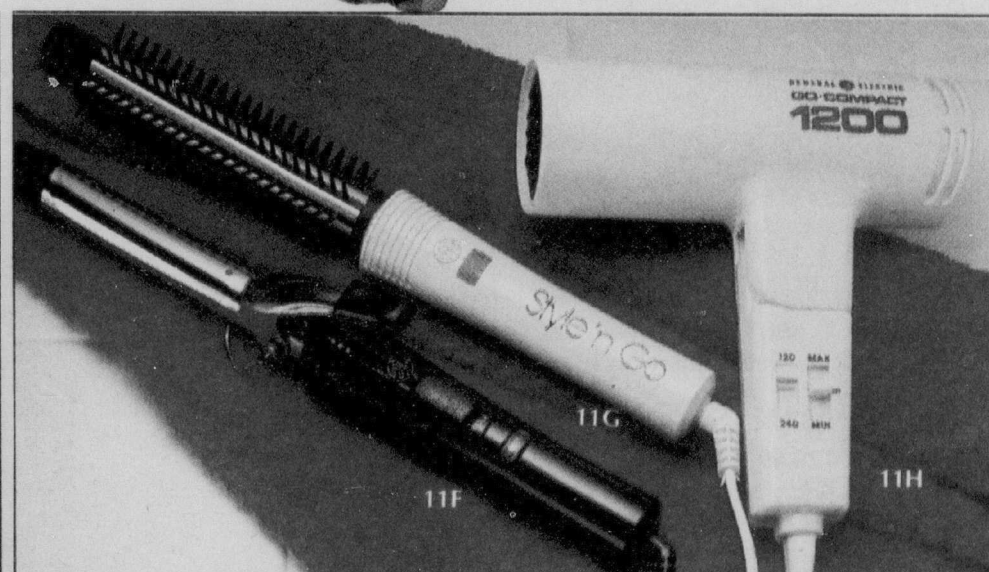

11F

11G

11H

Style'n Go from CGE

Eaton price, each **12.99**

11G. Heated curling brush model EB200 with automatic universal voltage. 'On' light. A super always-on-the-go buy! Order yours today. (566)

Save 2.00 CGE cool-tip curling iron

Eaton reg. 14.00, Each **11.99**

11F. Thermostatically controlled heat. Fast heat-up with heat-ready indicator dot. Swivel cord. For curls you'll love! Model CS200. (566)

Save 5.00 Go-Compact 1200 dryer

Eaton reg. 25.00, Each **19.99**

11H. Light compact with folding handle. CGE model CD400 has 1200 watts drying power, 2 heat/air settings. Dual voltage. (566) Personal Care