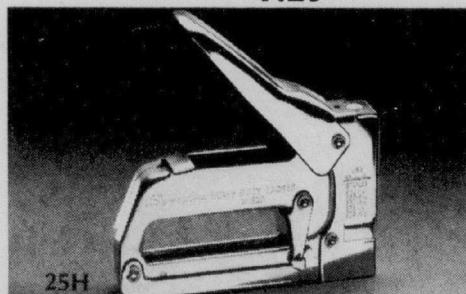

## Easy garage door opener

Eaton price, each **199.99**

25G. By Stanley. Secure, convenient with automatic lighting so you can see in garage before you enter. Opens door from car — closes it securely. Model 800. Now low priced — and needed in every home. (382)