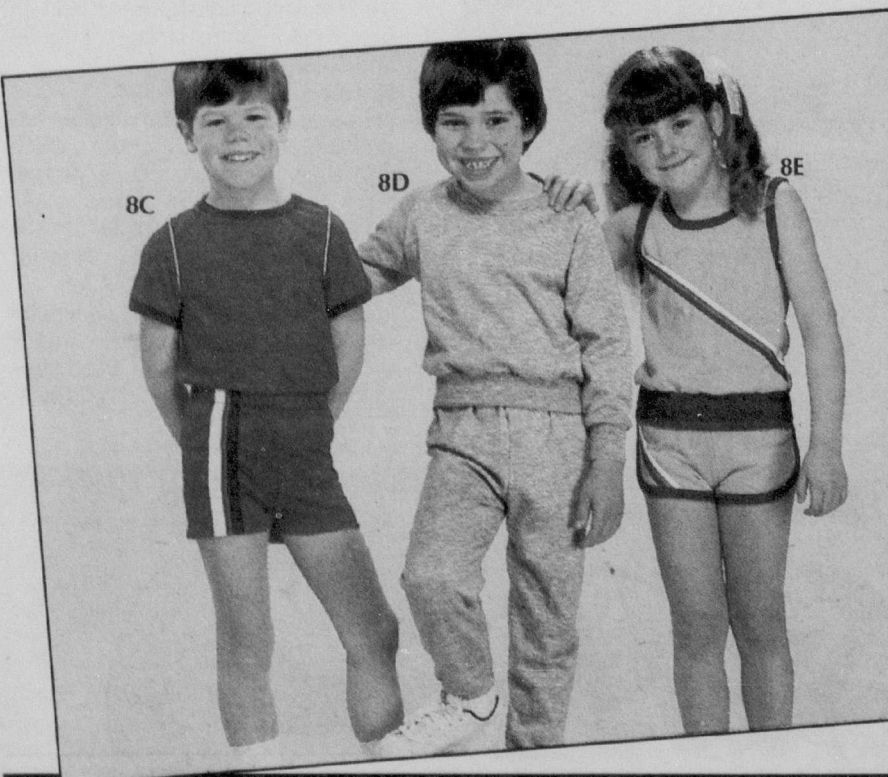

8B. Girls' fleeced jog sets in royal, red, grey. Sizes 8, 10, 12, 14. Not all colours available in all stores. (083) Eaton price, set **15.99**

8C. Boys' Gripper knit short sets in red and royal combinations. Sizes 4, 5, 6, 6X. (074) Eaton price, set **7.99**

8D. Gripper fleeced jog sets for boys and girls. Grey, royal, red. Sizes 4, 5, 6, 6X. (074) Eaton price, set **11.99**

8D1. Sizes 2, 3, 3X.
Eaton price, set **9.99**

8E. Girls' Gripper knit short sets in powder blue/white, pink/white combinations. 4, 5, 6, 6X. (072) Eaton price, set **7.99**

8F. Boys' solid fleeced polos in navy, silver grey, burgundy. Sizes S.(8), M.(10 to 12), L.(14 to 16). (229) Eaton price, each **9.99**

8G. Boys' piped drill rugby pants in navy, tan, royal blue, silver grey. S.(8), M.(10 to 12), L.(14 to 16). (228) Eaton price, each **9.99**

8H. Boys' striped knit t-shirts in assorted navy, red, royal blue combinations. Sizes 8 to 16. (229) Eaton price, each **4.99**

8J. Boys' all-cotton drill jog shorts in navy, royal blue, red with 3 side white stripes. Sizes S.(8), M.(10 to 12), L.(14 to 16). (228) Eaton price, each **4.99**

8K. Popular Nike canvas court shoes. White with powder blue or red trim. Full and half sizes 1 to 6. (295) Eaton price, pair **15.99**

8L. Infants' canvas and mesh slip on shoes in natural colour only. Full sizes 5 to 12. (295) Eaton price, pair **7.99**

Children's Wear and Shoes