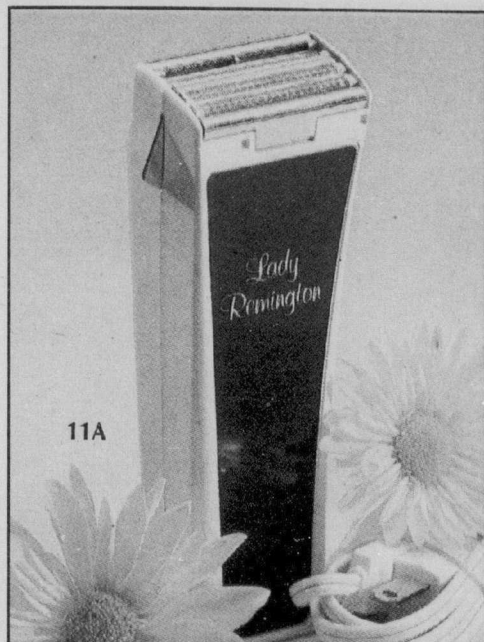

11A

Save! Remington lady's shaver

Eaton reg. 30.00, Each **26.99**

11A. Great for summer holiday trips! Cord-operated 'Smooth & Silky' model WER 4000 shaves smooth, fast and close. (566)