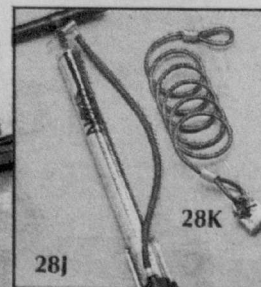

Sale priced men's Leisure 7 sports shirts

Eaton price, each **6.99**

28A. Cotton. White with navy trim, yellow with white trim or navy with white trim. S., M., L. (432)

28B. Cotton. White with red/black trim, navy with white/burgundy trim or tan with chocolate/brown trim. S., M., L. (432)

Canterbury rugby shorts

Eaton reg. 20.00, Each **14.99**

28C. The authentic rugby short imported from New Zealand. Drawstring waist. Brushed cotton. Men's sizes 28 to 36. Navy, grey, tan or white. Women's sizes 24 to 30. Royal, sky, white or tan. (432)

SAVE 50.00

Road King racer

Eaton reg. 199.98, Each **149.98**

28F. Top-of-the-line 10-speed Excelle racer. Men's 23" frame or teen's 21" frame. Deluxe brazed steel frame in sand colour. Shimano derailleur system. Reflector set, kickstand. (430)

25% off Speedo water shorts

Polyester-and-cotton. Sizes 32 to 38.
28D. Santa Monica. White/yellow/navy or navy/white/yellow. (429)
Eaton reg. 24.98, Each **18.69**
28E. Piped Laguna. Royal/navy or white/red. (429) Eaton reg. 14.98, Each **10.99**

Credit accepted with Eaton Account Card

28H

30.00 off Lady Elite tourer

Eaton reg. 129.98, Each **99.98**

28G. Road King standard coaster touring bike for women. Heavy duty 19" frame. Fully chromed fenders and chain cover. 26 x 1 3/8" tires. (430)

Biking extras

28H. Norco hi-back child carrier. Frame mounted with wraparound sides. (430) Eaton price, each **24.99**
28J. Deluxe 20" foot pump. (430) Eaton price, each **6.99**
28K. Cable key lock. 72". (430) Eaton price, each **6.99**
Sporting Goods

28J

28K