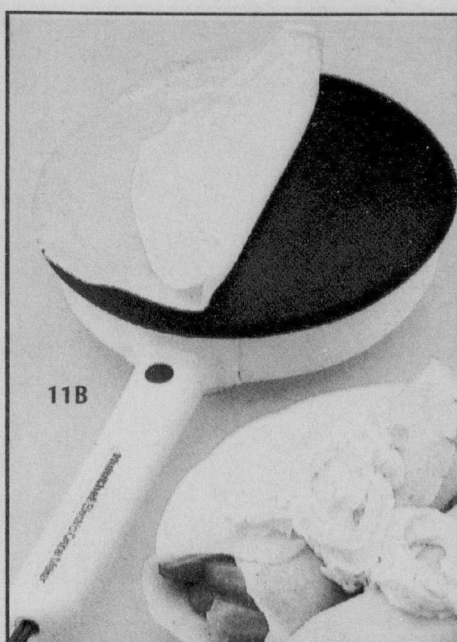

### Save! Remington lady's shaver

Eaton reg. 30.00, Each **26.99**

11A. Great for summer holiday trips! Cord-operated 'Smooth & Silky' model WER 4000 shaves smooth, fast and close. (566)

11B