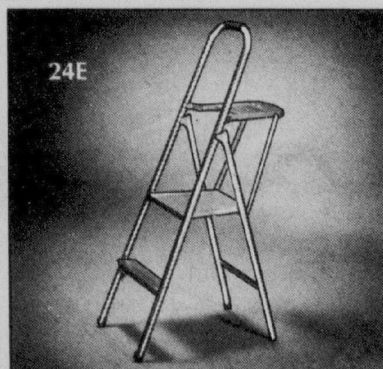

## Four way, skid-resistant ladder

Eaton price, each **74.99**

24D. Aluminum with special feet and caps to help protect you and walls. Adjusts every 12" for stairway use. It's a stepladder, trestle, stairway or extension ladder. (379)

## Handy ladder

Eaton price, each **32.99**

24E. Platform style in aluminum. Large slip-resistant platform. (379)

24F