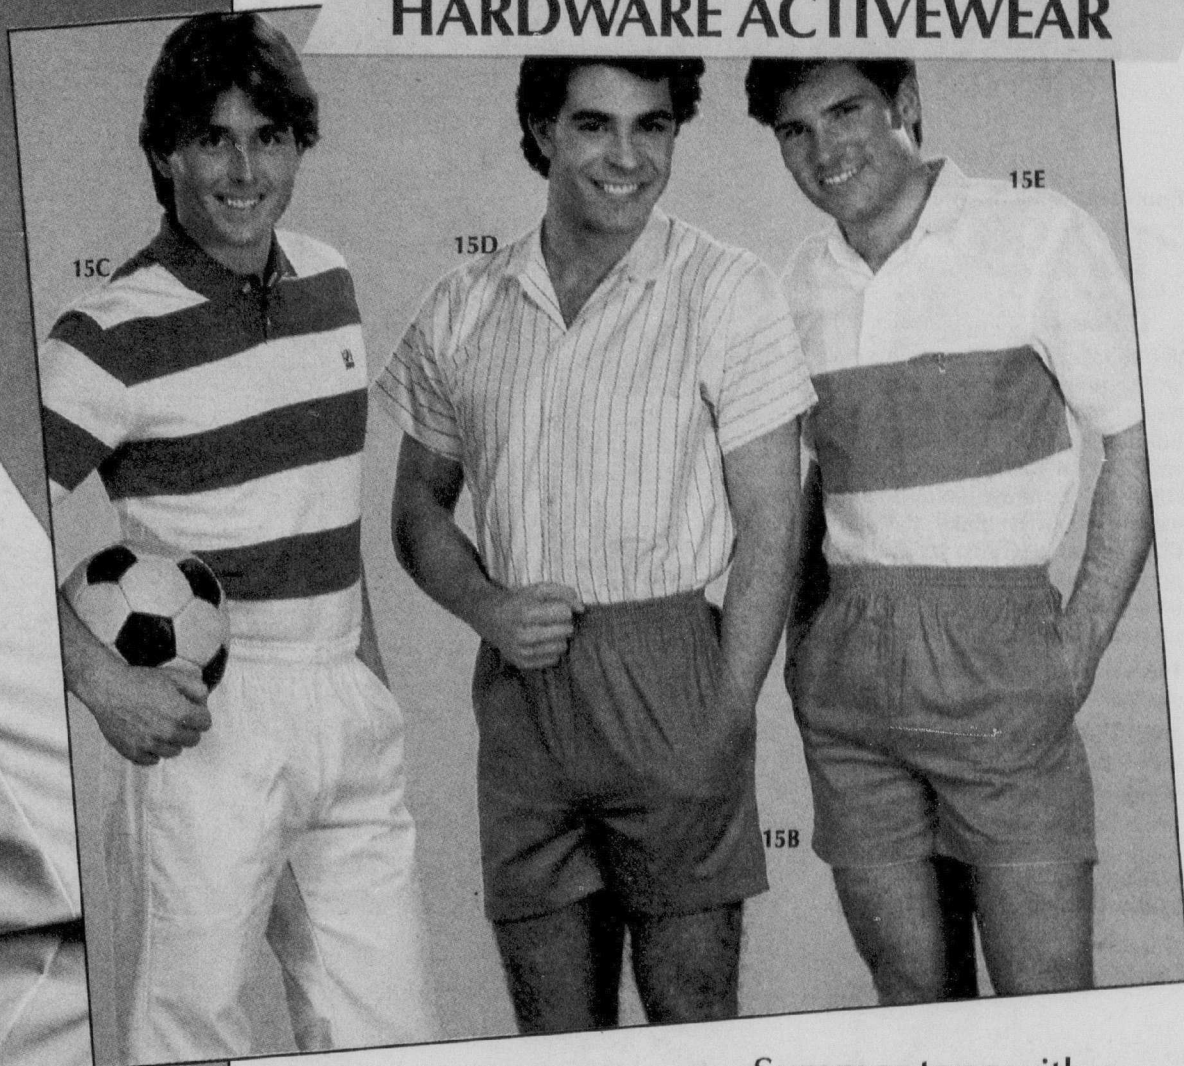

14E. Mid-length medium weight fine rib.  
Eaton reg. 3.00, **3 pairs 7.19**

14F. Executive length sheer wide rib.  
Eaton reg. 3.50, **3 pairs 8.39**

Men's Accessories

**SALE-PRICED  
DALESPORT AND  
HARDWARE ACTIVEWEAR**