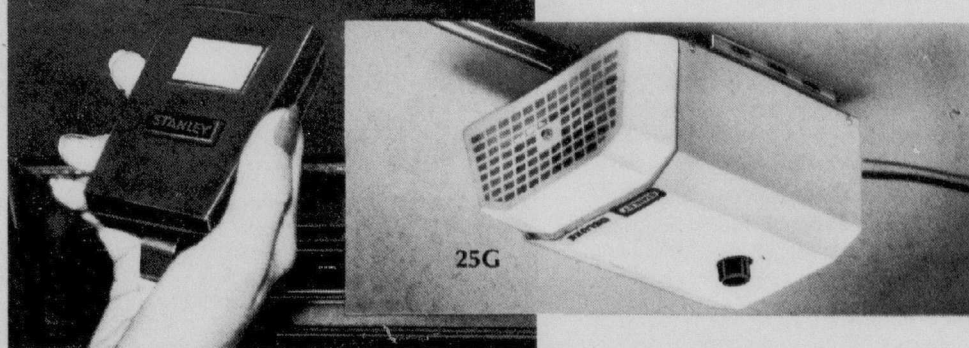

Sturdy stapler

Eaton price, each **17.99**

25H. Heavy duty. Uses up to 3/16" staples. Chrome finish. (381)