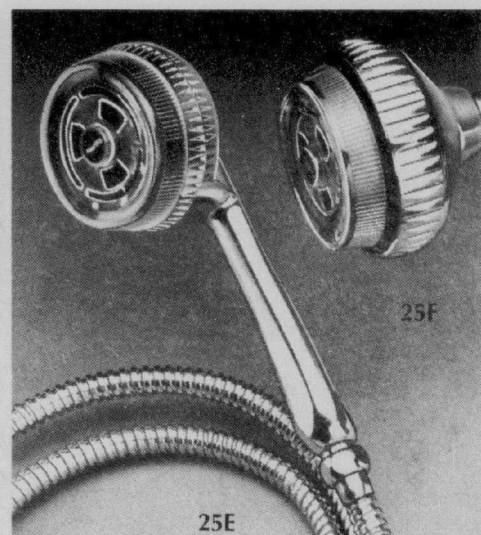

24J. 5 gallon water carrier. Just what you need for camping! (379)

Eaton price, each **5.99**

24K. Handy tool caddy. Approx. 14¾ x 9¾ x 5¾". (379)

Eaton price, each **1.89**

Hardware

25A. Noma self-storing cord caddy has 7 m extension cord, 10 amp fuse. (381) Eaton price, each **19.99**

25B. EZ extension cord holder hangs on a wall. Holds up to 150' cord. (381) Eaton price, each **2.19**

25C. Noma power outlet strip 3 conductor/4 grounded outlets/15 amp. (381) Eaton price, each **13.99**

25D. EZ cord lock secures connection. (381) Eaton price, each **1.29**