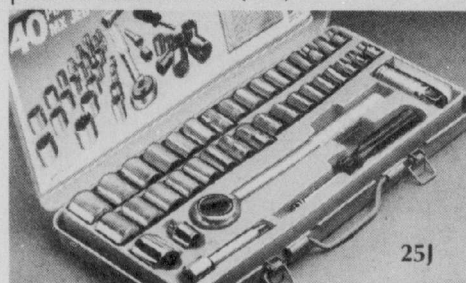

Socket set

Eaton price, each **7.99**

25J. 40 piece set has 1/4" to 3/8" drive. Metric/S.A.E. (381)

EATON
Alive for Summer