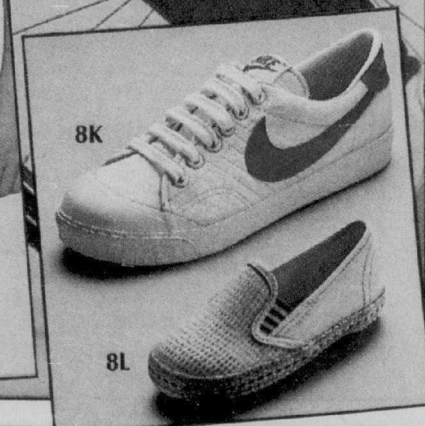

8B. Girls' fleeced jog sets in royal, red, grey. Sizes 8, 10, 12, 14. Not all colours available in all stores. (083) Eaton price, set **15.99**

8C. Boys' Gripper knit short sets in red and royal combinations. Sizes 4, 5, 6, 6X. (074) Eaton price, set **7.99**

8D. Gripper fleeced jog sets for boys and girls. Grey, royal, red. Sizes 4, 5, 6, 6X. (074) Eaton price, set **11.99**

8D1. Sizes 2, 3, 3X.
Eaton price, set **9.99**

8E. Girls' Gripper knit short sets in powder blue/white, pink/white combinations. 4, 5, 6, 6X. (072) Eaton price, set **7.99**

8F. Boys' solid fleeced polos in navy, silver grey, burgundy. Sizes S.(8), M.(10 to 12), L.(14 to 16). (229) Eaton price, each **9.99**

8G. Boys' piped drill rugby pants in navy, tan, royal blue, silver grey. S.(8), M.(10 to 12), L.(14 to 16). (228) Eaton price, each **9.99**

8H. Boys' striped knit t-shirts in assorted navy, red, royal blue combinations. Sizes 8 to 16. (229) Eaton price, each **4.99**

8J. Boys' all-cotton drill jog shorts in navy, royal blue, red with 3 side white stripes. Sizes S.(8), M.(10 to 12), L.(14 to 16). (228) Eaton price, each **4.99**

8K. Popular Nike canvas court shoes. White with powder blue or red trim. Full and half sizes 1 to 6. (295) Eaton price, pair **15.99**

8L. Infants' canvas and mesh slip on shoes in natural colour only. Full sizes 5 to 12. (295) Eaton price, pair **7.99**

Children's Wear and Shoes