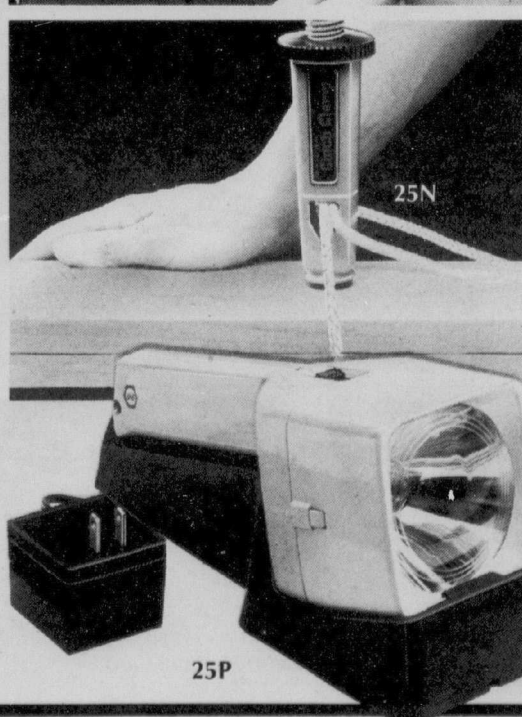

Credit accepted with Eaton Account Card