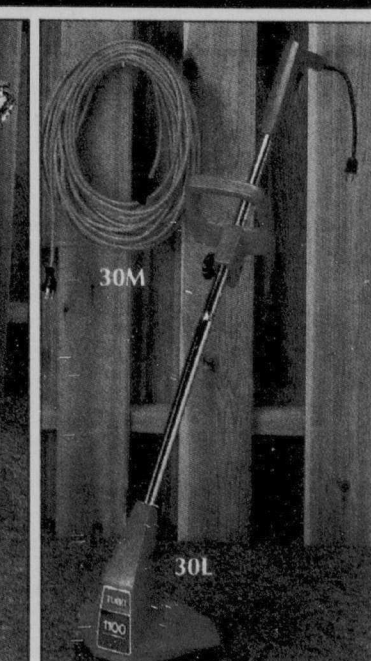

## Toro electric string trimmer

Eaton price, each 55.99

**30L.** Edges hard to reach spots! Has 3.5 amp. motor, automatic line feed, 12" cutting dia., 50' of nylon line. 6 lbs. Model 1100. (384)

**30M.** 30 m outdoor extension cord. (384) Eaton price, each 14.99