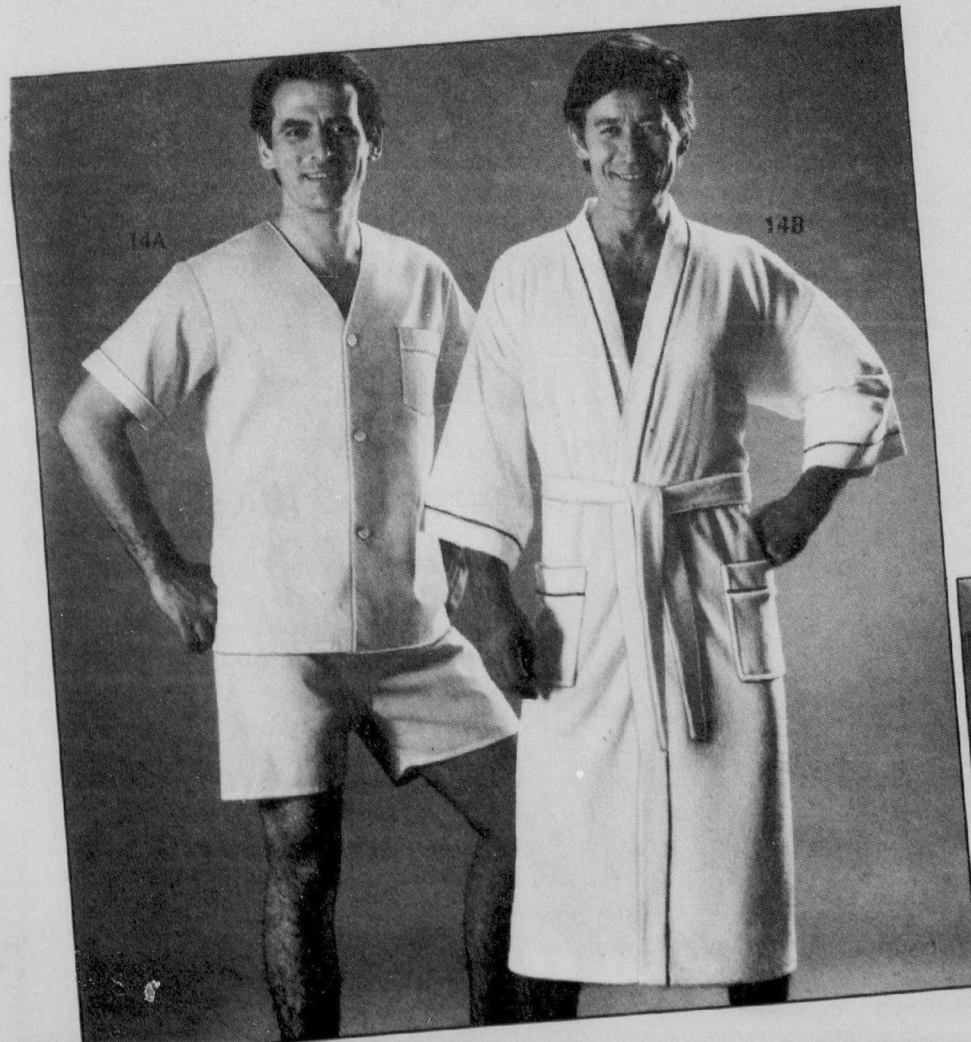

20% TO 25% OFF
SUMMERWEIGHT BASICS!

**Cool Eaton
shortie pyjamas**

Eaton reg. 20.00, Pair **14.99**

14A. Lightweight polyester-and-cotton in blue or beige stripes or solids. All with contrasting white piping. Choose from sizes S., M., L., XL. (194)

**Judo robes
by Leo Chevalier**

Eaton reg. 45.00, Each **32.99**

14B. Lightweight knit terry in cotton-and-polyester. Choose from bright Summer shades of white, red, royal blue or yellow with variegated piping. One size fits 36 to 46. (195)

**Jockey Classic
cotton underwear**

14C. Crew-neck t-shirt. Seamless collar lies flat and is nylon reinforced for lasting fit. White, skintone, blue, navy. Sizes S., M., L., XL. (196)

Eaton reg. 6.50, **3 for 14.39**

14D. Brief. Long lasting, heat resistant waistband. Exclusive no-gap angled front opening. White, skintone, blue, navy. Sizes 30 to 44. (196)

Eaton reg. 4.95, **3 for 11.79**

14D1. (Not shown.) Athletic top. Flexible rib knit. Long tall stays tucked in. White. Sizes S., M., L., XL. (196)

Eaton reg. 4.95, **3 for 11.79**

Credit accepted with
Eaton Account Card

Vagden socks

Two styles from the 'Boutique Nylon' group. All nylon, Sanitized-treated. Brown, navy, beige, black, grey. One size fits 10 to 12. (201)

14E. Mid-length medium weight fine rib.
Eaton reg. 3.00, **3 pairs 7.19**

14F. Executive length sheer wide rib.
Eaton reg. 3.50, **3 pairs 8.39**

Men's Accessories