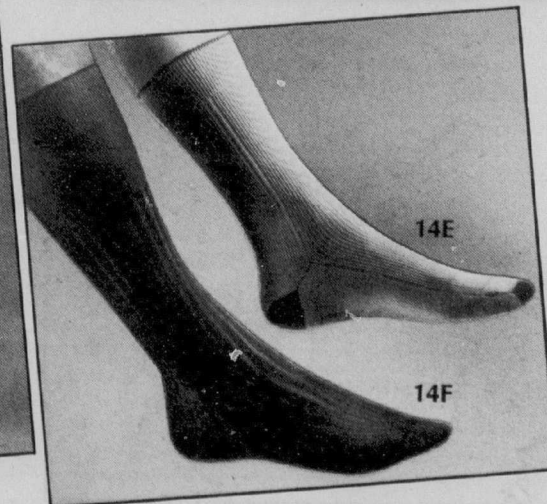

20% TO 25% OFF
SUMMERWEIGHT BASICS!

**Cool Eaton
shortie pyjamas**

Eaton reg. 20.00, Pair **14.99**

14A. Lightweight polyester-and-cotton in blue or beige stripes or solids. All with contrasting white piping. Choose from sizes S., M., L., XL. (194)

**Judo robes
by Leo Chevalier**

Eaton reg. 45.00, Each **32.99**

14B. Lightweight knit terry in cotton-and-polyester. Choose from bright Summer shades of white, red, royal blue or yellow with variegated piping. One size fits 36 to 46. (195)

**Jockey Classic
cotton underwear**

14C. Crew-neck t-shirt. Seamless collar lies flat and is nylon reinforced for lasting fit. White, skintone, blue, navy. Sizes S., M., L., XL. (196)

Eaton reg. 6.50, **3 for 14.39**

14D. Brief. Long lasting, heat resistant waistband. Exclusive no-gap angled front opening. White, skintone, blue, navy. Sizes 30 to 44. (196)

Eaton reg. 4.95, **3 for 11.79**

14D1. (Not shown.) Athletic top. Flexible rib knit. Long tall stays tucked in. White. Sizes S., M., L., XL. (196)

Eaton reg. 4.95, **3 for 11.79**

Credit accepted with
Eaton Account Card

Vagden socks

Two styles from the 'Boutique Nylon' group. All nylon, Sanitized-treated. Brown, navy, beige, black, grey. One size fits 10 to 12. (201)

14E. Mid-length medium weight fine rib.
Eaton reg. 3.00, **3 pairs 7.19**

14F. Executive length sheer wide rib.
Eaton reg. 3.50, **3 pairs 8.39**

Men's Accessories