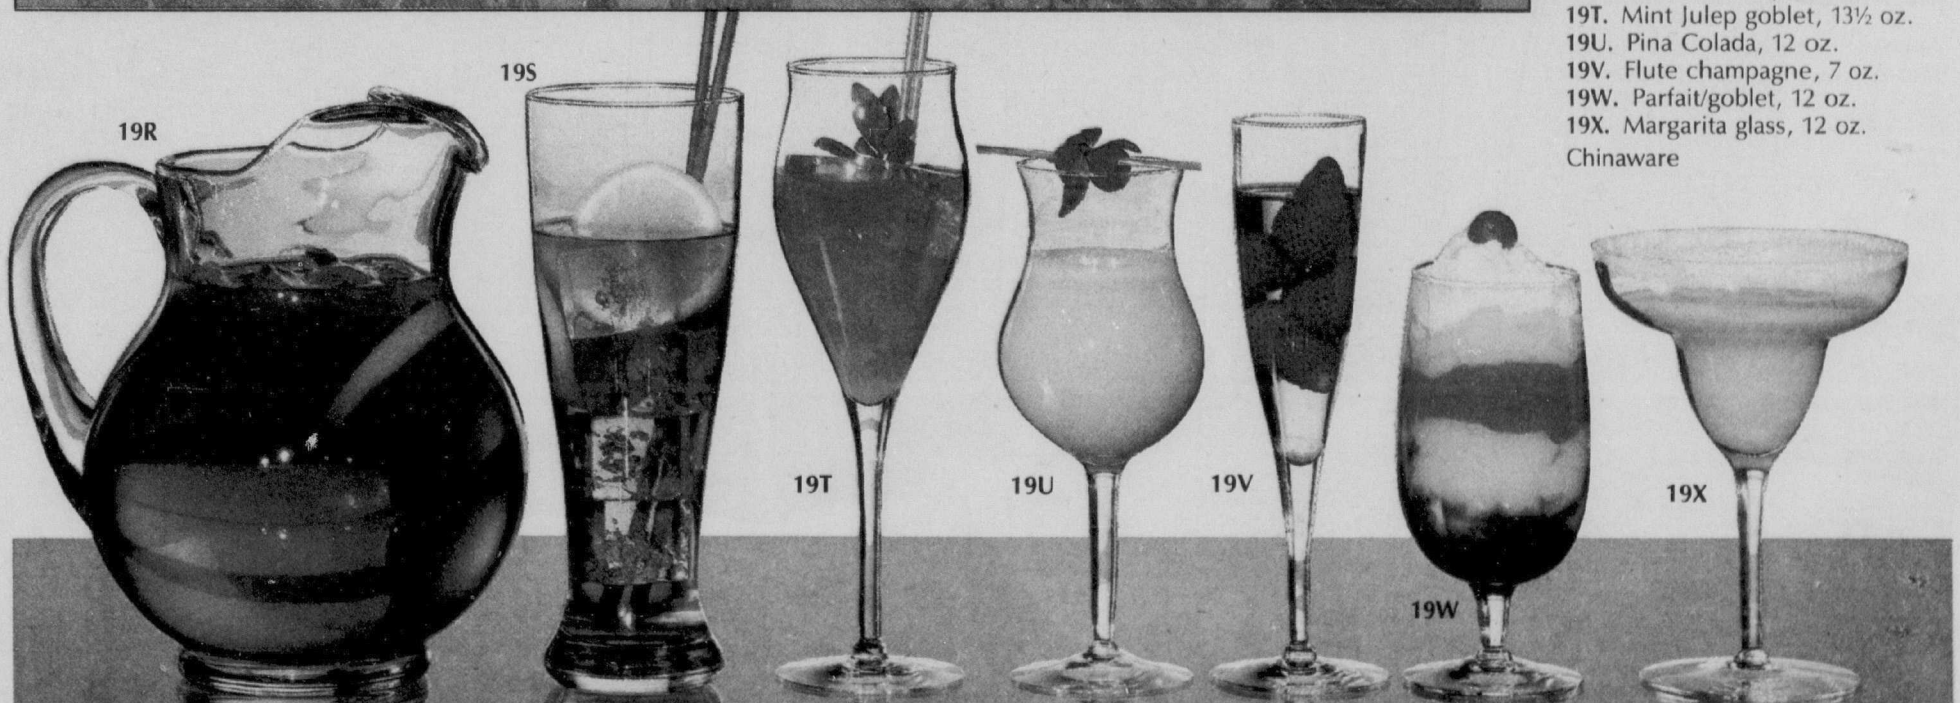

## Riekes crisa glassware

Your choice,  
Eaton price, set 19.99

Hand-crafted, mouth-blown! Hand-somely gift-boxed, glassware in sets of 4. (372)

- 19R. Acapulco pitcher, 96 oz.
  - 19S. Pilsner/Ice tea, 23½ oz.
  - 19T. Mint Julep goblet, 13½ oz.
  - 19U. Pina Colada, 12 oz.
  - 19V. Flute champagne, 7 oz.
  - 19W. Parfait/goblet, 12 oz.
  - 19X. Margarita glass, 12 oz.
- Chinaware