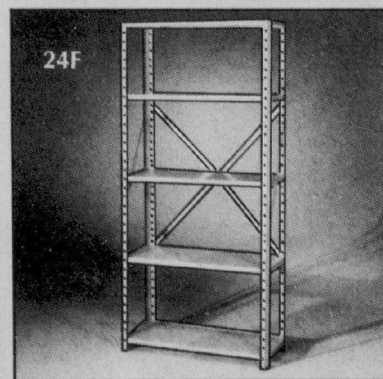

## Handy ladder

Eaton price, each **32.99**

24E. Platform style in aluminum. Large slip-resistant platform. (379)

24F