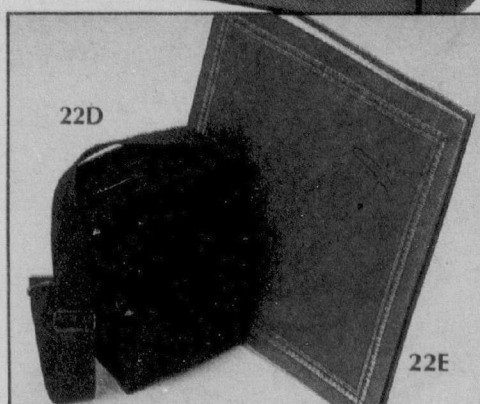

### New Canon 35 mm 'Sureshot'

Eaton price, each  
**189.99**

22B. Makes it easy to take super pictures. Features automatic: exposure, focus, film advance, built-in flash and rewind. (107)

Bonus! Receive a 'Sureshot' character plush doll at no extra charge.

### 15% off frames

22C. Save 15% off the ticketed prices of all metal and wood picture frames. Personal Shopping Only. Cameras

22D. Oxford nylon camera bag with shoulder strap. (110)

Eaton price, each **11.99**