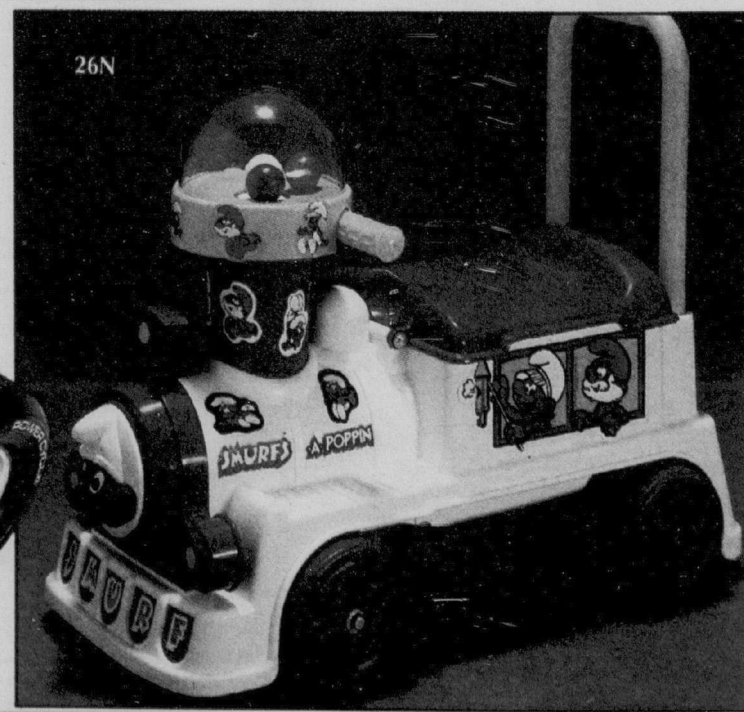

SUMMER FUN FOR KIDS!

26A. Sale price! Fisher-Price garden set. Watering can, rake, trowel, 2 flower pots, storage box. Washable. (179)

Eaton price, set **8.99**

26B. Castle Grey Skull. Open-and-close 'jawbridge', trapdoor, elevator, weapons collection. (178)

Eaton price, each **29.49**

26C. Skeletor. Bad guy leader..... **6.49**

26D. He-man. Super strongman..... **6.49**

26E. Tela. Warrior goddess..... **6.49**

26F. Man-E-Faces. 3 faces: human, robot or monster. (178)

Eaton price, each **6.49**

26G. Ram Man. With spring-loaded battering ram action. (178)

Eaton price, each **6.49**

26H. He-Man/Wind Raider gift set.

Eaton price, set **18.49**

26J. Battle Cat. Fighting tiger! (178)

Eaton price, each **6.49**

26K. Masters of the Universe Mighty Cycle. 16" mag wheel, adjustable seat, motor sound. (183)

Eaton price, each **34.69**

26L. Eaton Road King 12" tricycle. Sturdy. Moulded tires and more. A really good buy! (183)

Eaton price, each **37.79**

26M. E.T. 16" power cycle. Great fun! (183)

Eaton price, each **31.49**

26N. Smurf A'Poppin train. Walker/sit-and-ride toy. Balls pop up and down. Whistle sounds. (183)

Eaton price, each **21.99**

Toys

Credit accepted with
Eaton Account Card