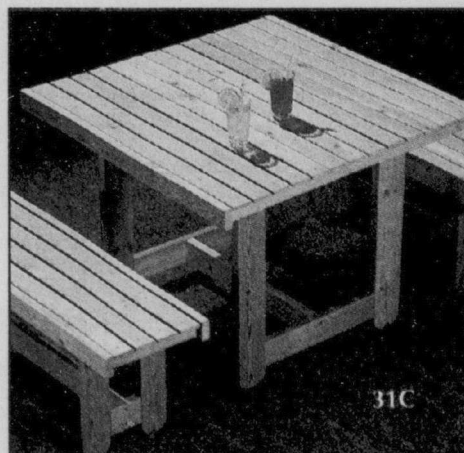

Sorrento stacking chair

Eaton price, each **27.99**

31B. Wire mesh. Steel frame. White.
31B1. (Not shown.) Sorrento chair pads in white/green stripe pattern.
Eaton price, each **9.99**

3-piece wooden picnic set

Eaton price, set **149.98**

31C. Wolmanized treated white cedar. 1 40" x 40" table, 2 40" benches. Sold separately.

Eaton price, each
40" table only..... **74.99**
Set of two 40" benches..... **74.99**