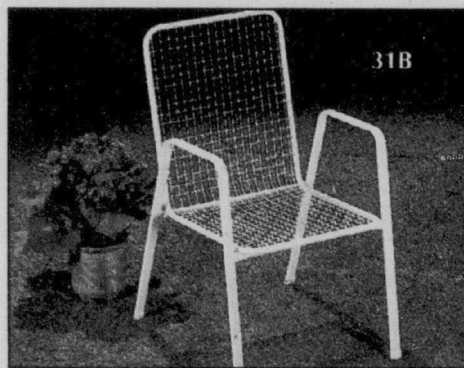

Mask-rite Portofino chair

Eaton price, each **39.99**

31A. Plastic seat and back. Steel frame stacking chair. White.