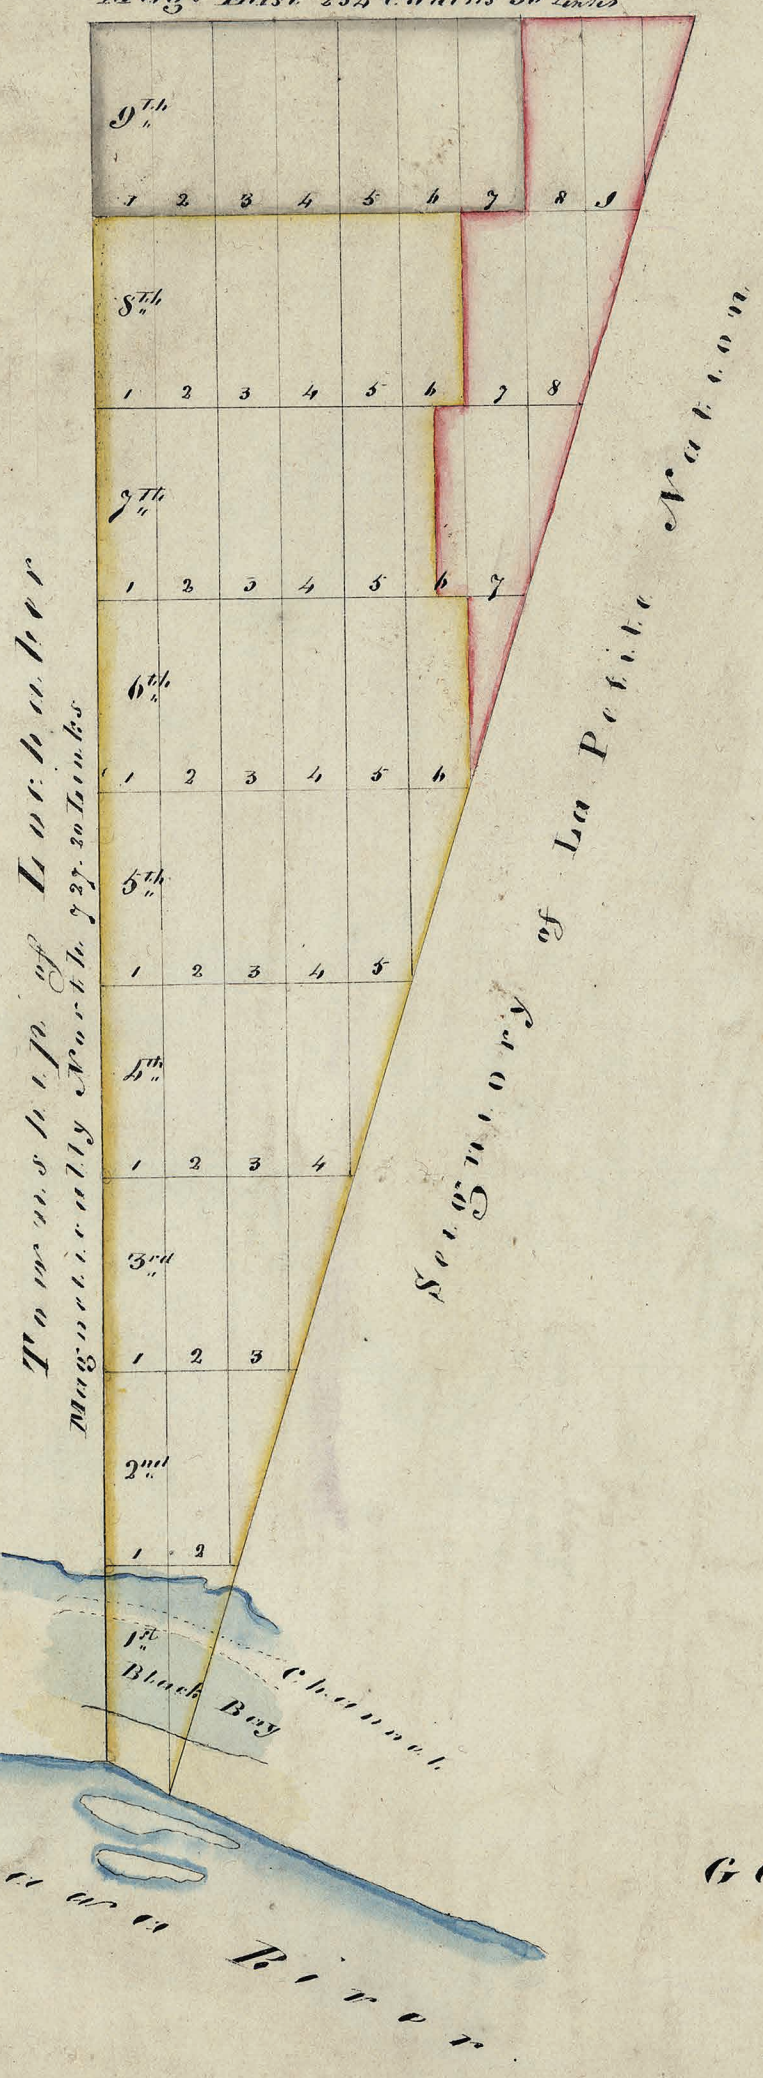

18 April
1835

Waste Crown Lands
Mag^y East 254 Chains 50 Links

DIAGRAM

of the

GORE of LOCHABER

Surveyor General's Office
W. Forchett
 Wm Forchett
 Quebec July 3rd 1836