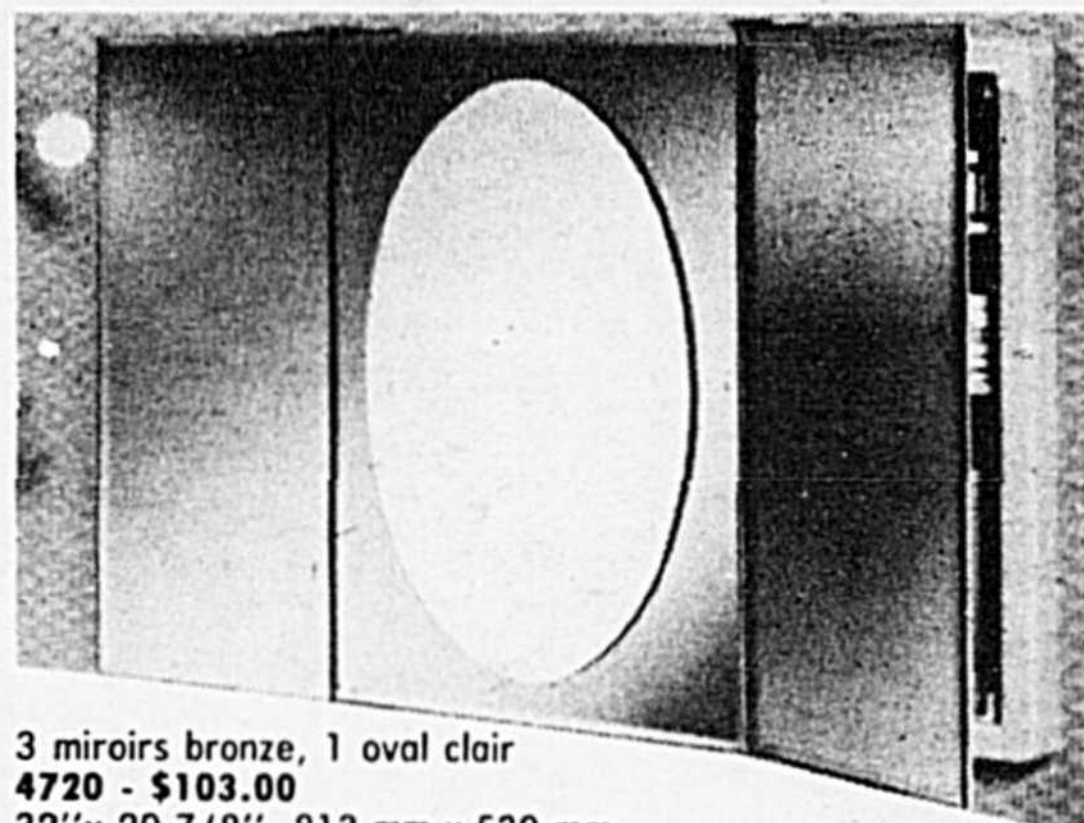

3 miroirs bronze, 1 oval clair
4720 - $103.00
32" x 20 7/8", 813 mm x 530 mm
4721 - $117.60
36" x 24 1/2", 914 mm x 622 mm