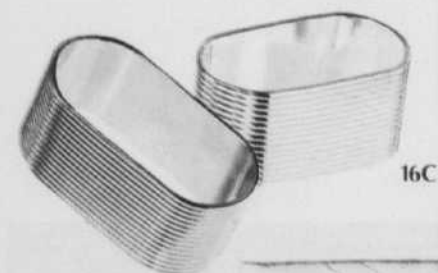

Save 35% to 40% 'STARDUST' VISA TABLECLOTH

A star performer for all occasions

16A. Introductory offer! Save 35% to 40% on Eaton exclusive 'Stardust' Visa® tablecloth. Treated to release most stubborn stains. Pink, soft yellow, grey, white, ice blue, ivory or fawn. (255)

Approx. size	Eaton reg.*	Each
52 x 70" (132 x 178 cm) oblong	29.98	17.98
60 x 84" (152 x 213 cm) oblong or oval	44.98	28.98
60 x 104" (152 x 264 cm) oblong or oval	55.98	35.98
70" (178 cm) round	44.98	28.98
Matching napkin	3.98	2.38

Visa® is a registered trademark of Milliken & Co.
*After this sale, Eaton reg. prices will be as shown.

25% off table pads

16B. Exclusive to Eaton. Vinyl top, soft polyester back; Pinsonic quilting. (255)

Approx. size	Eaton reg.	Each
52 x 70" (132 x 178 cm) oblong or oval	21.00	15.75
52 x 90" (132 x 228 cm) oblong or oval	26.00	19.50
52 x 108" (132 x 274 cm) oblong or oval	30.00	22.50
52" (132 cm) round	17.00	12.75

16C. Napkin rings in silver- or gold-colour metal. (255) 4 for 6.99