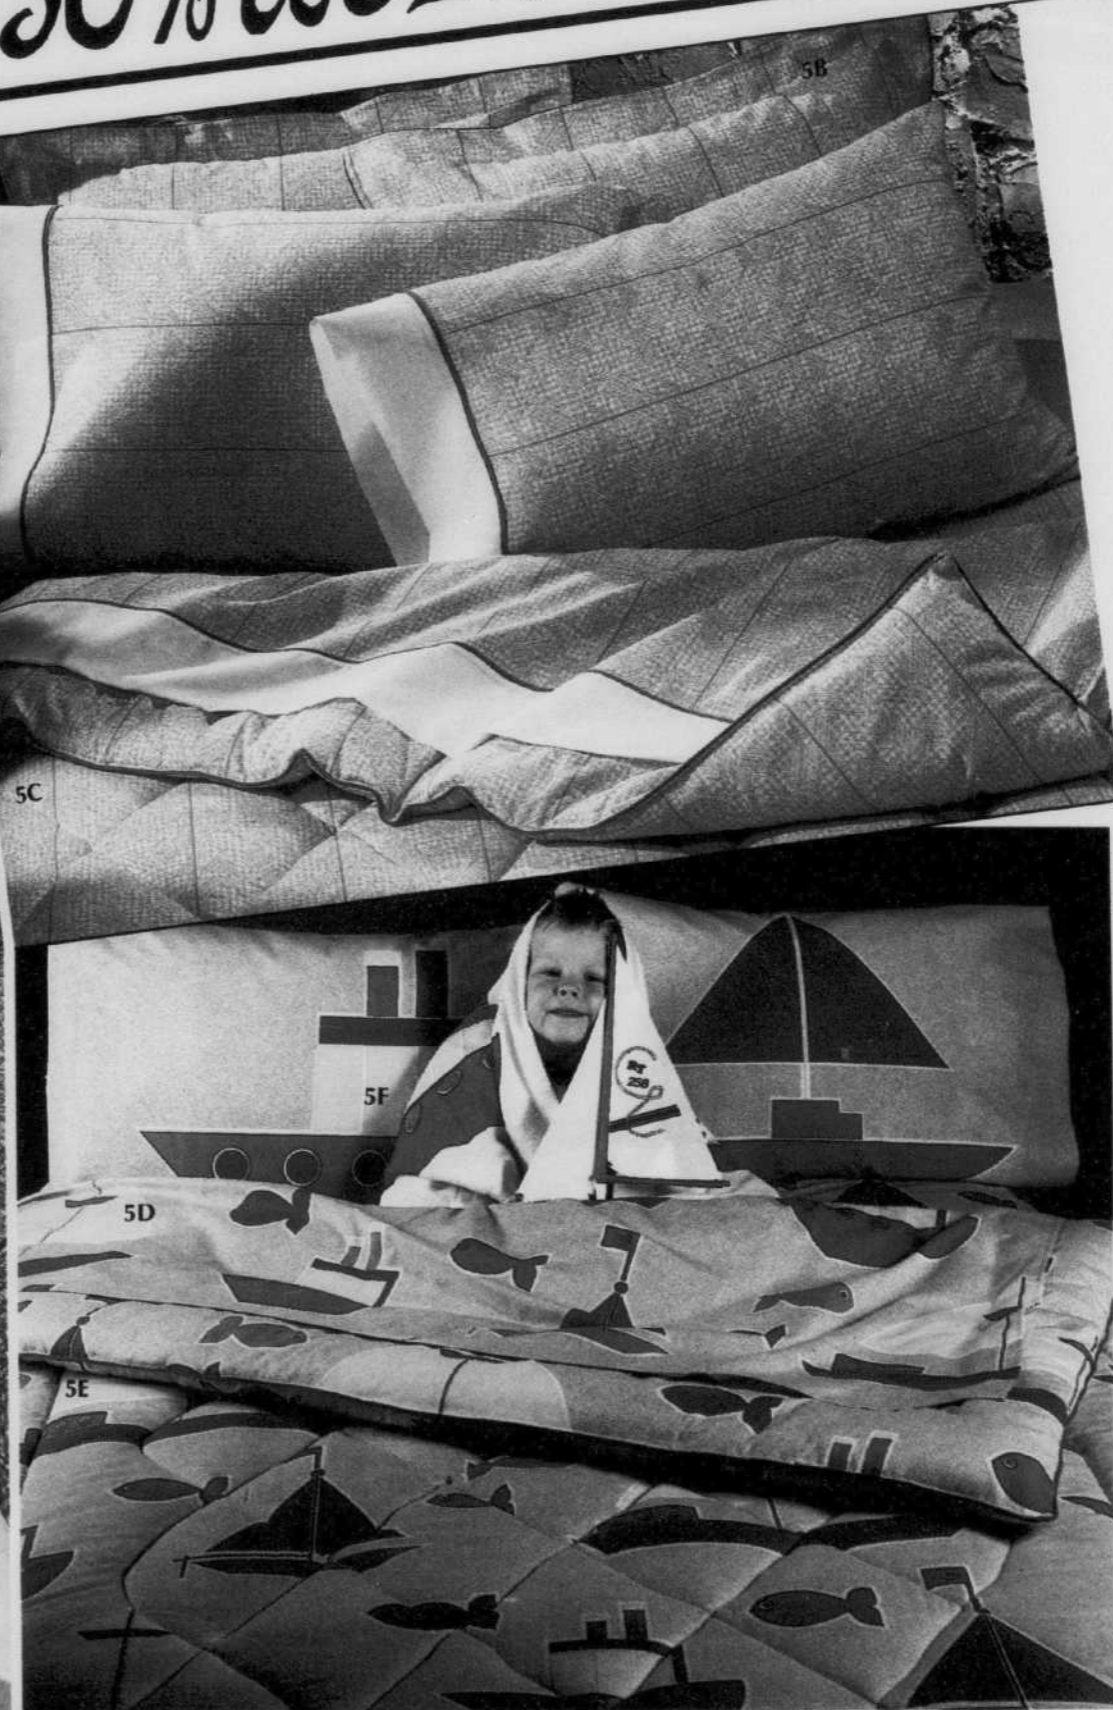

Save 24⁰⁰ to 45⁰⁰ 'POOF' QUALLOFIL* DUVET

Save 30% to 32% NEW WAVE

'Poof'! And you're cosy all night in down-like warmth

4A. Eaton's exclusive 'Poof' Quallofil* comforter. Quallofil* - the smart alternative to down; styled like a duvet to give you down-like warmth without the weight. Nor the cost! Canadian-made of tightly woven calandered polyester-and-cotton cambric to prevent seepage. Computer quilt stitching. Odourless, non-allergenic and washable too. Something to really warm up to on cold Canadian nights! (261)

Size	Eaton reg.	Each
Twin	80.00	55.99
Double	100.00	69.99
Queen	115.00	79.99
King	145.00	99.99

*DuPont certification

Look for this symbol the mark of an Eaton exclusive. That means it's available only at Eaton!

'Network' ensemble

Clean, contemporary lines for the modern bedroom. Made in Canada and exclusive to Eaton's! Cotton-and-polyester. White hem is attached to flat sheets and cases, accented with contrasting piping. Choose charcoal/white or sky blue/white.

5A. **Sheets.** (262)

Size	Eaton reg.*	Each
Twin, flat or fitted	16.00	10.99
Dble. flat or fitted	21.00	14.49
Queen, flat or fitted	26.00	17.99
King, flat or fitted	35.00	23.99
Std. cases (pair)	12.00	8.39
King cases (pair)	16.00	10.99

5B. **Tailored shams.** (261)

Standard	18.00	12.49
Queen	20.00	13.99

5C. **Matching comforter.** Print reversing to print; contrast piping accent. (261)

Twin	65.00	44.99
Double	80.00	54.99
Queen	100.00	69.99
King	140.00	95.99

5C1. (Not shown.) **Matching duvet cover.** Print reverses to print; side zipper closing. (262)

Twin	50.00	33.99
Double	55.00	37.99
Queen	60.00	41.99
King	72.00	49.99

*Introductory offer. After this sale, Eaton reg. prices will be as shown.

Kids and 'Boats' - fun sailing!

'Boats'. New and exclusive to Eaton's! Nice 'n' nautical motif is a new addition to our range of exclusive juvenile patterns. Canadian-made of easy-care polyester-and-cotton.

5D. **Sheets.** (262)

Size	Eaton reg.*	Each
Twin, flat or fitted	16.00	10.99
Flannel sheets, twin; flat or fitted	20.00	13.99
Std. cases (pair)	12.00	8.39

5E. **Matching reversible comforter.** Piping accent; polyester fill. (261)

Twin	60.00	41.99

5E1. (Not shown.) **Matching duvet cover.** Side zipper closing. (262)

Twin	50.00	34.99

*Introductory offer. After this sale, Eaton reg. prices will be as shown.

5F. **'Boats' towels.** Cotton-and-polyester velour one side; multi-colour. (256)

Size	Eaton reg.	Each
Bath	9.98	6.98
Face	4.98	2.99

Credit accepted with Eaton Account Card.

EATON
WHERE YOUR VALUE IS GUARANTEED