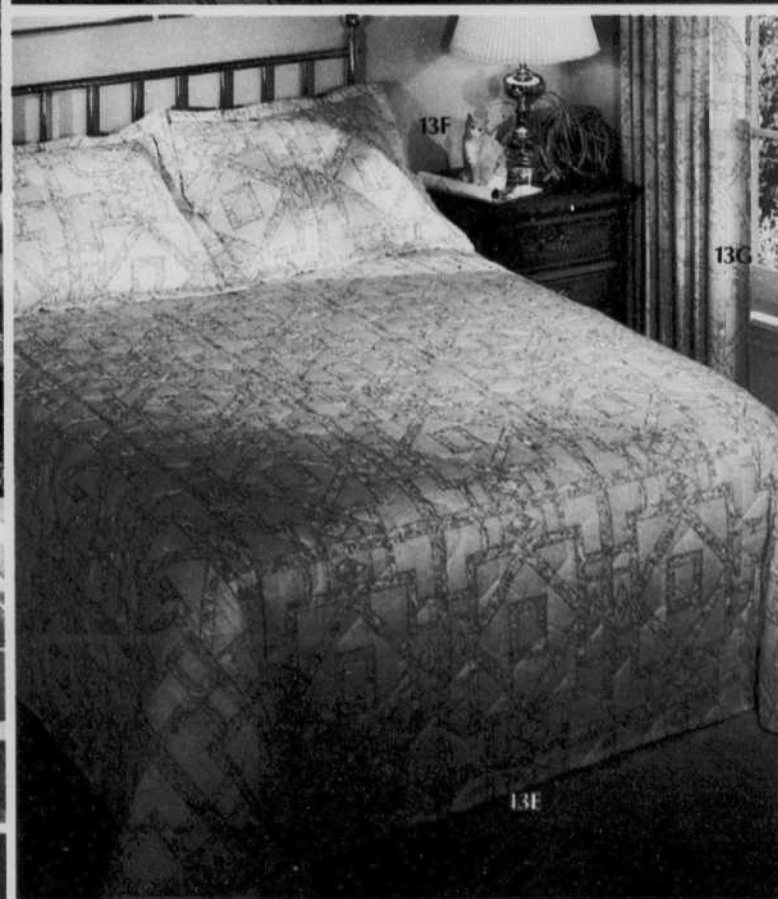

READY-MADE LOOKS TO MAKE THE MOST OF YOUR ROOMS

30% off 'Sherry' pinch-pleated drapes

13A. Warm, woven look in acrylic-polyester-and-nylon; machine-washable. Unlined. Natural colour as shown. (452)

Approx. sizes.

Width/Length	Eaton reg.	Pair
75 x 63"	79.99	55.97
75 x 84"	94.99	64.97
100 x 84"	124.99	86.97
150 x 84"	184.99	127.97
100 x 95"	134.99	92.97
150 x 95"	194.99	134.97

25% off 'Orlando' bedroom ensemble

Co-ordinating bedspread and drapes in polyester-and-viscose with nylon tricot backing. Washable. Geometric pattern in beige/blue or grey/rose. (455)

13B. Bedspread.

Size	Eaton reg.	Each
Twin	87.99	65.97
Double	96.99	71.97
Queen	126.99	94.97
King	148.99	109.97

13C. Sham ..... 24.99 ..... 17.97

13D. Drapes (unlined). Approx. sizes.

Width/Length	Eaton reg.	Pair
75 x 84"	72.99	52.97
75 x 95"	85.99	62.97

Save 25% on 'Renaissance' looks

Bedroom ensemble in polyester-and-cotton; polyester-and-cotton backing. Polyester fill. Bedspread with all-over quilting. Colour as shown. (455)

Size Eaton reg. Each

13E. Bedspread.

Twin	84.99	62.97
Double	99.99	74.97
Queen	129.99	96.97
King	149.99	111.97

13F. Sham ..... 27.99 ..... 19.97

13G. Drapes (unlined). Approx. sizes.

Width/Length	Eaton reg.	Pair
75 x 84"	84.99	62.97
75 x 95"	94.99	69.97

Credit accepted with
Eaton Account Card.

EATON
WHERE YOUR VALUE IS GUARANTEED