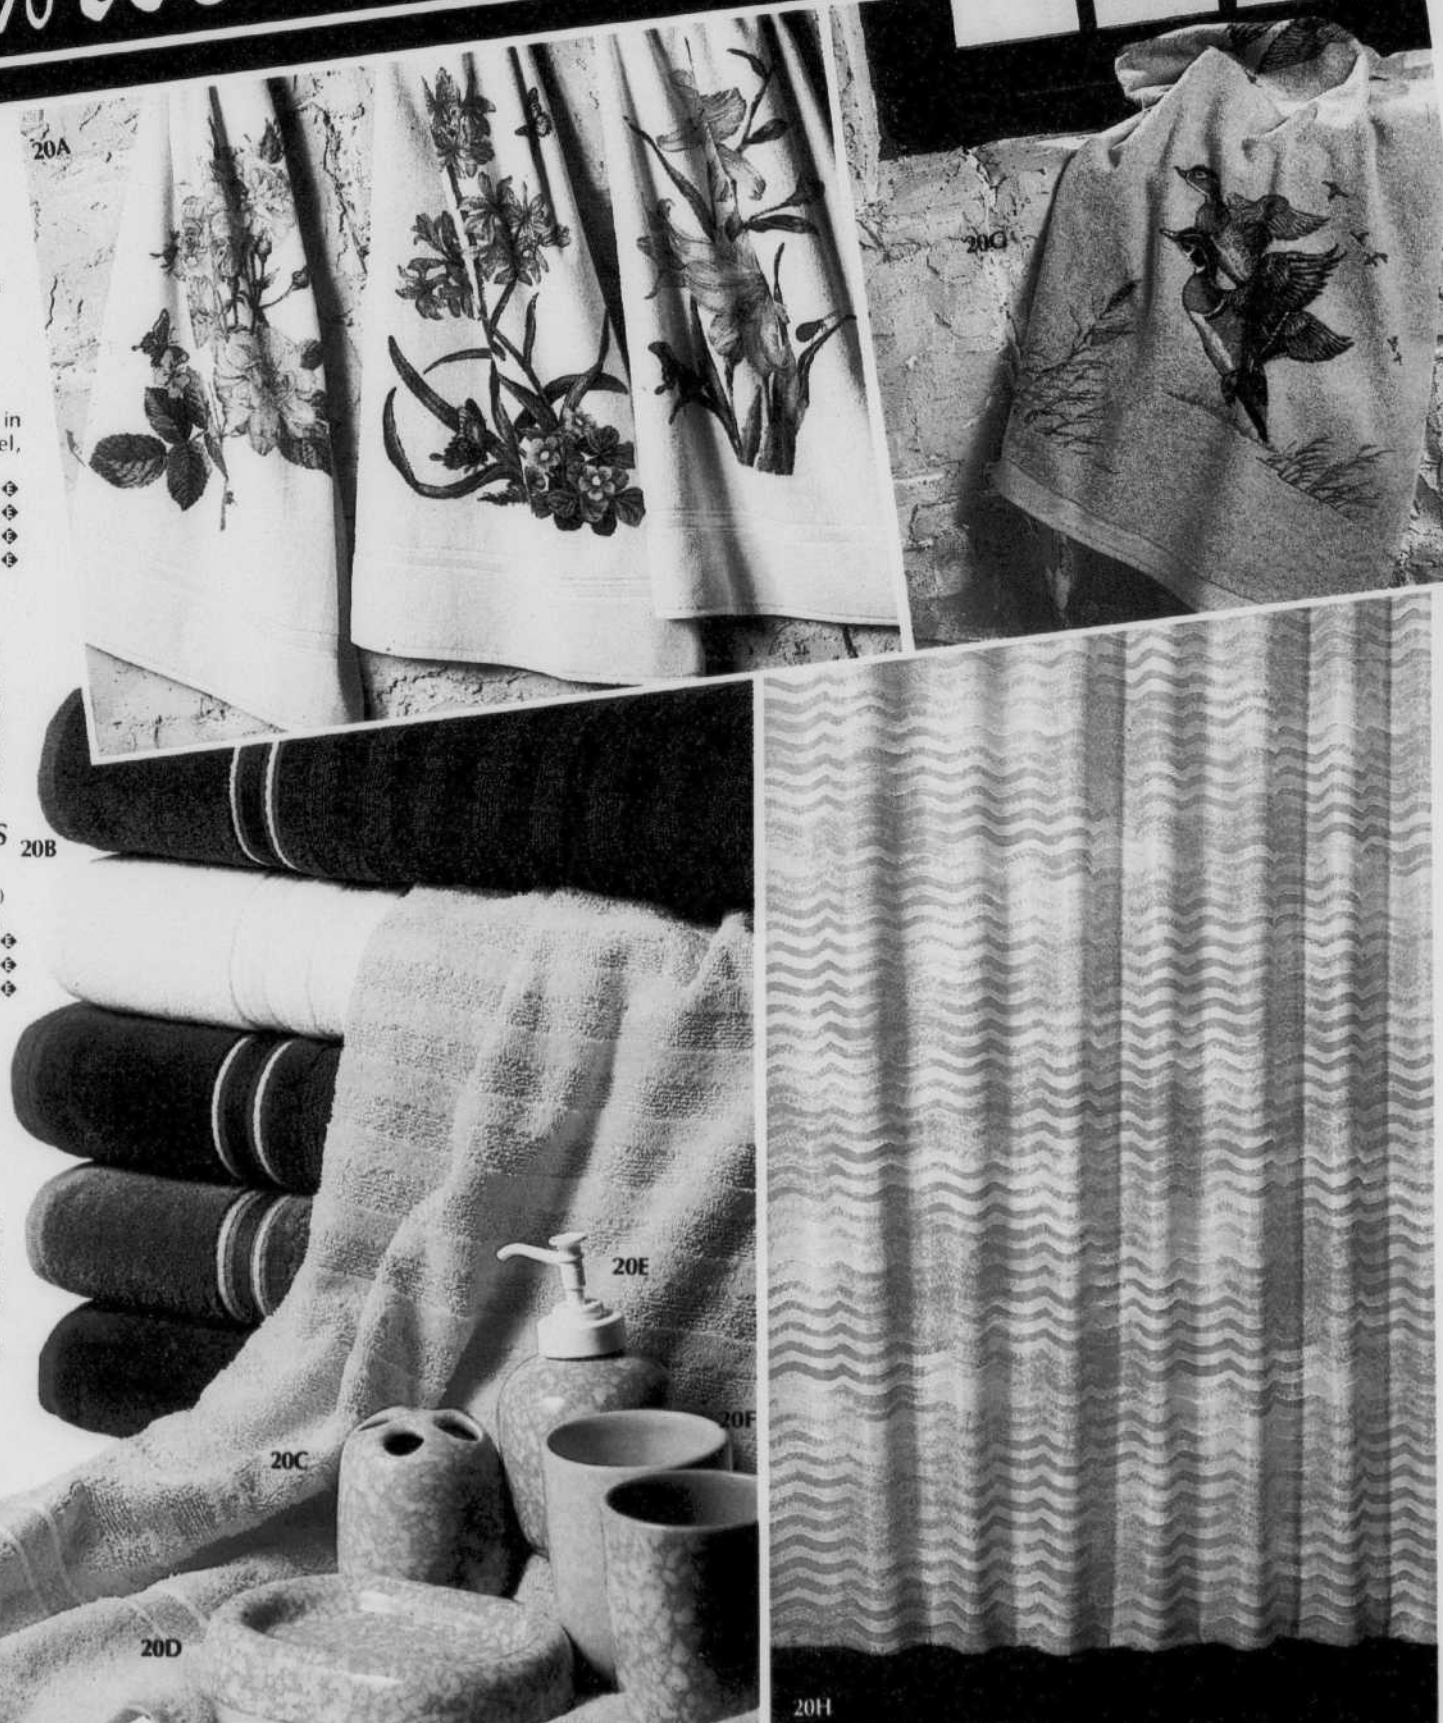

Save 20% to 33%

'Pipelines' towels — prints and solids

Exclusive to Eaton. In luxurious cotton velour-and-terry. (256)

1. **20A. 'Pipelines' floral prints.** Rosa Damascena. Agapanthus Africanus. Lilium.
2. **20B. 'Pipelines' 'Dimensions'.** Solid shades in spruce green, vanilla, navy, grey flannel, burgundy or melon.

Approx. size	Eaton reg.	Each
Bath, 63 x 132 cm	18.98	12.99
Hand, 40 x 76 cm	11.98	7.99
Face, 33 x 33 cm	5.98	3.99

'Spatter' ceramics

Hand-painted bathroom accessories in grey, peach, pink, blue or beige. (265)

	Eaton reg.	Each
20C. Toothbrush holder	13.98	9.99
20D. Soap dish	13.98	9.99
20E. Lotion bottle	16.98	12.99
20F. Tumbler	13.98	9.99

'On the Wing' towels

1. **20G. Exclusive to Eaton.** Duck motif on cotton velour-and-polyester terry. (256)

Size	Eaton reg.	Each
Bath	11.98	7.99
Hand	8.98	5.99
Face	4.98	2.99

'New Wave' shower curtain

1. **20H.** Soft, geometric design in pink, blue, peach or toffee. Liner included. (266)

Eaton reg. 44.98, Each **33.69**

1. **20H1.** (Not shown.) **Show**er curtain accessories in pink, white, jade, fawn, beige, blue or clear. (266)

	Eaton reg.	Each
Vinyl liner	6.98	5.58
Hooks (set of 12)	2.98	2.38
Rod cover (not available in clear)	1.98	1.58

EATON

WHERE YOUR VALUE IS GUARANTEED