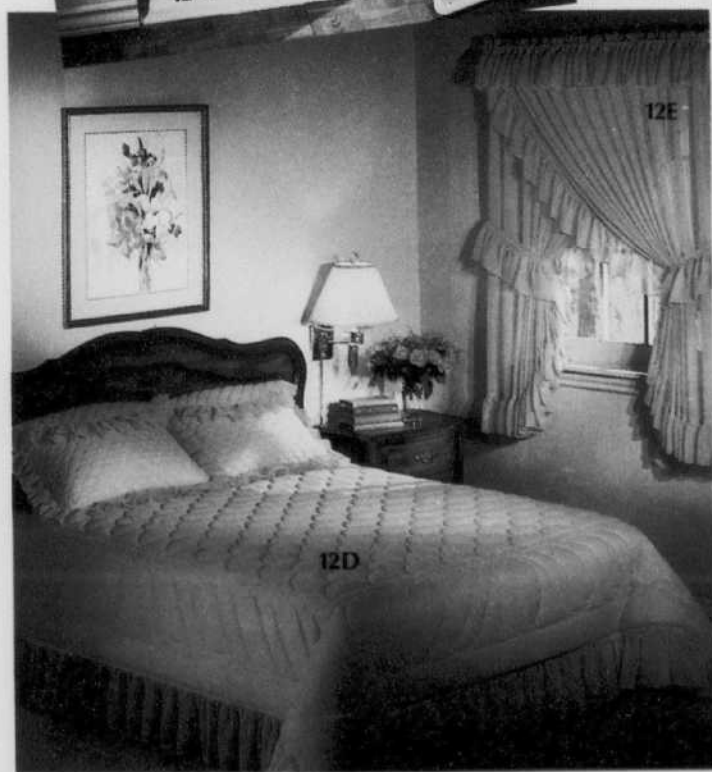

Approx. sizes.

Width/Length	Eaton reg.	Pair
75 x 84"	71.99	49.97
100 x 84"	84.99	57.97
125 x 84"	114.99	79.97
150 x 84"	139.99	97.97
75 x 95"	74.99	51.97
100 x 95"	99.99	69.97
125 x 95"	124.99	86.97
150 x 95"	149.99	104.97

1. **12B. 'Lyon' rod pocket sheers.** Cornelli hem. White or oyster. (453)

Width/Length	Eaton reg.	Each
75 x 84"	37.99	25.97
75 x 95"	39.99	27.97
135 x 84"	64.99	44.97
135 x 95"	69.99	48.97

1. **12C. 'Problem Solver' door panels.** Top and bottom rod pockets; tie-back included. White or oyster. (453)

Width/Length	Eaton reg.	Set
56 x 24"	12.99	7.97
56 x 36"	14.99	9.47
56 x 45"	15.99	9.97
56 x 63"	18.99	11.97
56 x 72"	19.99	12.97
56 x 83"	21.99	13.97

1. **12D. 'Monique' quilted bedspread.** Polyester-and-cotton backing. Attached ruffle. Peach or oyster. (453)

Size	Eaton reg.	Each
Twin	165.99	121.97
Double	175.99	131.97
Queen	199.99	149.97
Sham	29.99	21.97

1. **12E. 'Monique' priscillas.** Centre-split or cross-over using 2 rods! Tie-backs included. Peach, white, oyster, blue or rose. (453)

Width/Length	Eaton reg.	Pair
96 x 45"	34.99	23.97
96 x 63"	45.99	31.97
190 x 63"	79.99	55.97
190 x 81"	94.99	65.97

1. **12E1. (Not shown.) 'Nadine' rod pocket panel with plain hem.** (453)

Width/Length	Eaton reg.	Each
56 x 45"	12.99	8.97
56 x 54"	14.99	10.47
56 x 63"	15.99	10.97
56 x 83"	18.99	12.97
56 x 95"	19.99	13.97
115 x 63"	29.99	20.97
115 x 83"	37.99	25.97
115 x 95"	44.99	29.97