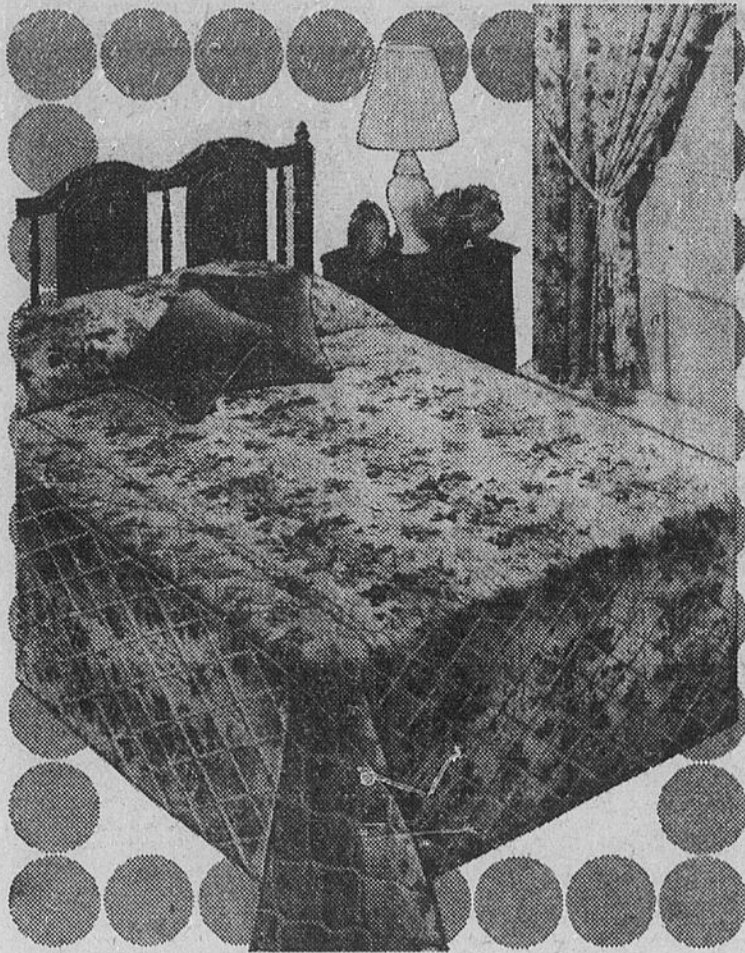

Ensemble de couvre-lits

Couvre-lits	Prix Eaton, ch.	Prix Eaton, ch.
Lit jumeau	33.59	Dimension "Queen" 49.59
Lit à 2 places	38.39	Dimension "King" 57.59
		Tentures 75" x 95", Prix Eaton 39.99 la paire.

Rayon 267

Tentures "Mona"

(1701) Tentures en fibre de verre lavable, sans repassage. Tissage léger. Tête à plis pincés. Brun, beige.

100" x 95"	Prix Eaton 39.99 la paire.
150" x 95"	Prix Eaton 67.49 la paire.

Rayon 267

Tentures "Serape"

(1702) Tentures en coton et polyester lavable, sans repassage. Tissage léger. Blanc, brun, vert. Tête à plis pincés.

96" x 95"	Prix Eaton 39.99 la paire.
144" x 95"	Prix Eaton 59.99 la paire.

Rayon 267

Doublures de tenture

(1703) Doublures en polyester et coton lavable. Ivoire.

1. largeur x 63"	Prix Eaton 8.49 la paire.
2. largeurs x 84"	Prix Eaton 16.99 la paire
2 largeurs x 95"	Prix Eaton 17.79 la paire.
3 largeurs x 95"	Prix Eaton 28.89 la paire.

Rayon 267.

Voilages en batiste

64" x 81"	Prix Eaton 7.19 Chacun.
64" x 95"	Prix Eaton 8.49 chacun.

Rayon 267.

Rideaux translucides

(1705) Modèle "Tempo" sans couture, tête à plis pincés. Jaune or, melon, vert olive, beige ou brun. Lavables.

100" x 95"	30.99 la paire
150" x 95"	46.29 la paire

Rayon 267

Brise-bise "Sally"

Prix Eaton 9.49 l'ensemble

Rayon 267

Voilages en "Tergal"

72" x 63"	Prix Eaton 34.99 la paire.
144" x 95"	Prix Eaton 79.99 la paire.

Rayon 267.

Ensemble de couvre-lits

(1708) Ensemble "Arpege" en polyester imprimé de fleurs et matelassé. Tentures assorties avec tête à plis pincés et doublure lâche. Jaune or, rose ou tons de terre.

Couvre-lits	Prix Eaton, Ch.	Tentures
Lit jumeau	28.99	75" x 63"
Lit à 2 places	30.99	Prix Eaton 36.49 la paire.

Rayon 267.

Ensemble de couvre-lits

Dimensions	Prix Eaton, ch.
70" x 90"	21.59
70" x 120"	27.19
70" x 140"	31.99

Rayon 267

Jetés pour meubles

Dimensions	Prix Eaton, ch.
70" x 90"	21.59
70" x 120"	27.19
70" x 140"	31.99

Rayon 267

Jetés pour meubles

(1710) Jetés "Carioca" en coton à envers mousse. Lavables à la machine. Unis jaune or, melon, beige.

Dimensions	Prix Eaton, ch.
70" x 90"	18.79
70" x 120"	26.39
70" x 140"	29.59

Rayon 267

Coussins en velours

(1711) Coussins "Hilo" en velours coté de coton ton jaune or, vert, brun, rouge, ton melon ou naturel. Forme carrée de 17" ou ronde de 15" de diamètre. Rembourrage kapok.

Prix Eaton 8.19 ch.

Rayon 267.

Stores en vinyle

(1712) Modèle "Sunesta" en vinyle blanc, lavable. Rayon 267.

Rayon 267.

Couvre-lits lavables

(1713) Modèle "Lorraine" en nylon et acrylique. Choix de rouge, jaune or, rouille, bleu ou brun.

Dimensions	Prix Eaton, ch.
Banquette	10.39
Lit jumeau	13.59
Lit à 2 places	15.19

Rayon 436

Couvre-lits "Delhi"

(1714) Modèle style jeté, en coton/nylon/acrylique/polyester de texture naturelle en vogue. Ton naturel.

Dimensions	Prix Eaton, ch.
Lit jumeau	23.98
Lit à 2 places	27.98

Rayon 436.

Draps et taies coordonnés